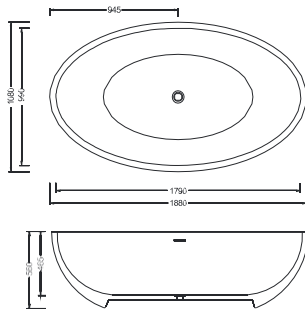

## OR-TP799

Oval Free Standing Bathtub  
Size: 1715 x 990 x 550 mm

---

## OR-TW587

Oval Free Standing Bathtub  
Size: 1580 x 820 x 600 mm

---

Matt White

Glossy White

## OR-TP911

Oval Free Standing Bathtub  
Size: 1880 x 1080 x 560 mm

---

## OR-TP890

Oval Free Standing Bathtub  
Size: 1780 x 890 x 720 mm

---