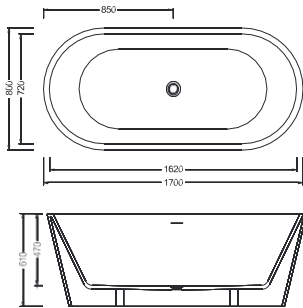

## OR-TP778

Oval Free Standing Bathtub  
Size: 1700 x 775 x 530 mm

---

## OR-TP781

Oval Free Standing Bathtub  
Size: 1700 x 800 x 580 mm

---

## OR-TP782

Oval Free Standing Bathtub  
Size: 1700 x 800 x 610 mm

---

## OR-TP785

Oval Free Standing Bathtub  
Size: 1700 x 800 x 610 mm

---