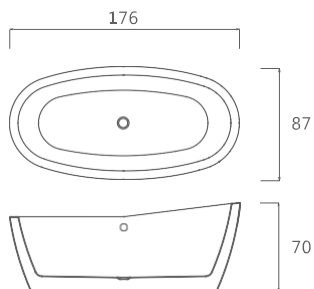

## OR-TW027

Free Standing Bathtub  
Size: 1760 x 870 x 700 mm

Black

Matt White

Glossy White

## OR-TW025

Free Standing Bathtub  
Size: 1650 x 700 x 600 mm

Black

Matt White

Glossy White