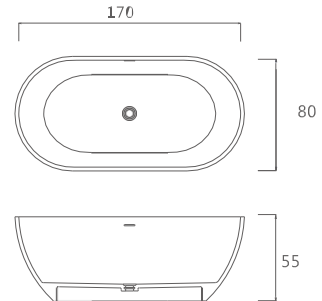

OR-TW103

Oval Free Standing Bathtub
Size: 1700 x 800 x 550 mm