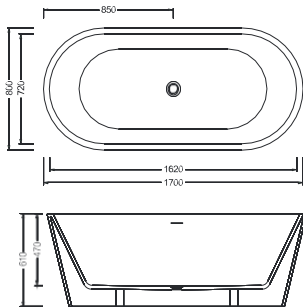

## OR-TP782

Oval Free Standing Bathtub  
Size: 1700 x 800 x 610 mm

---

## OR-TP785

Oval Free Standing Bathtub  
Size: 1700 x 800 x 610 mm

---

## OR-TP881

Oval Free Standing Bathtub  
Size: 1800 x 800 x 540 mm

---

Elegant,

Reliable,  
Versatile,

**HYGIENIC &**  
**DURABLE** bathtubs that will  
enhance any

**BATHROOM**

in both residential and commercial.