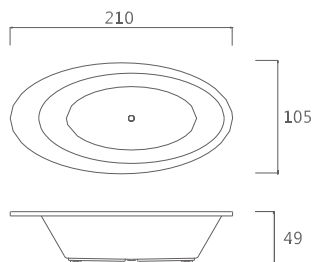

## OR-TW210

Free Standing Bathtub  
Size: 2100 x 1050 x 490 mm

Black

Matt White

Glossy White

## OR-TW210C

Free Standing Bathtub  
Size: 2100 x 1050 x 490 mm

Black

Matt White

Glossy White