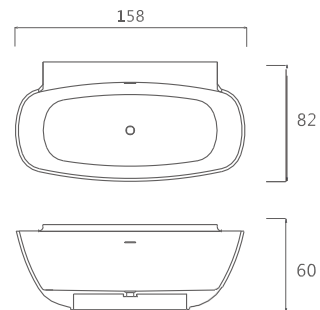

## OR-TP799

Oval Free Standing Bathtub  
Size: 1715 x 990 x 550 mm

---

## OR-TW587

Oval Free Standing Bathtub  
Size: 1580 x 820 x 600 mm

---

Matt White

Glossy White

## OR-TP911

Oval Free Standing Bathtub  
Size: 1880 x 1080 x 560 mm

---

## OR-TP890

Oval Free Standing Bathtub  
Size: 1780 x 890 x 720 mm

---