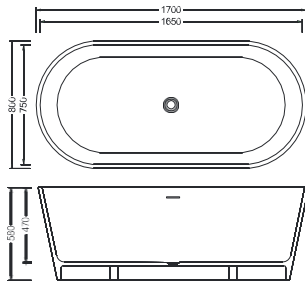

## OR-TP410

Oval Free Standing Bathtub  
Size: 1400 x 1000 x 500 mm

---

## OR-TP778

Oval Free Standing Bathtub  
Size: 1700 x 775 x 530 mm

---

## OR-TP781

Oval Free Standing Bathtub  
Size: 1700 x 800 x 580 mm

---

## OR-TP782

Oval Free Standing Bathtub  
Size: 1700 x 800 x 610 mm

---