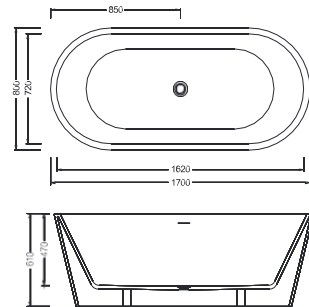

## OR-TP778

Oval Free Standing Bathtub  
Size: 1700 x 775 x 530 mm

---

## OR-TP781

Oval Free Standing Bathtub  
Size: 1700 x 800 x 580 mm

---

## OR-TP782

Oval Free Standing Bathtub  
Size: 1700 x 800 x 610 mm

---

## OR-TP785

Oval Free Standing Bathtub  
Size: 1700 x 800 x 610 mm

---