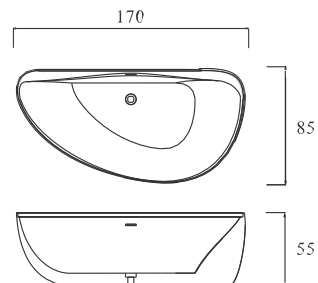

## OR-TP560

Round Free Standing Bathtub  
Size: 1495 x 595 mm

---

## OR-TP360

Round Free Standing Bathtub  
Size: 1300 x 600 mm

---

DESIGNED

## OR-TP990

Oval Free Standing Bathtub  
Size: 1850 x 900 x 600 mm

---

## OR-TW161

Oval Free Standing Bathtub  
Size: 1700 x 850 x 550 mm

---

Dark Gray

Light Gray

White

Beige

A modern, white, freestanding acrylic bathtub is the central focus of the image. It has a sleek, angular design with a wide rim and a tapered body. The bathtub is set in a minimalist bathroom environment. In the background, a chrome shower fixture with a handheld showerhead is visible against a dark, textured wall. The overall aesthetic is clean and contemporary. The word "Acrylic" is overlaid in a white, elegant serif font across the center of the image.