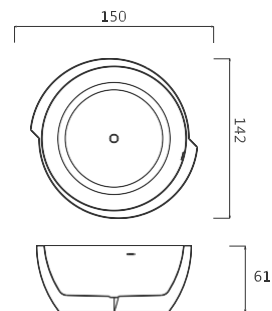

## OR-TW050

Free Standing Bathtub  
Size: 1300 x 1300 x 600 mm

Black

Matt White

Glossy White

## OR-TW049

Free Standing Bathtub  
Size: 1500 x 1420 x 610 mm

Black

Matt White

Glossy White

AN EXCLUSIVE and  
distinctive selection, of  
**LUXURY DESIGNED**  
ACRYLIC BATHTUBS,

from minimalistic,  
**MODERN**, and **CHIC**,  
to extravagant, lush, and glamorous.