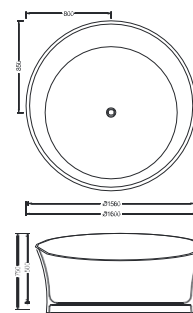

## OR-TP565

Round Free Standing Bathtub  
Size: 1500 x 1519 x 657 mm

---

## OR-TW147

Round Free Standing Bathtub  
Size: 1400 x 1400 x 550 mm

---

## OR-TP520

Round Free Standing Bathtub  
Size: 1490 x 520 mm

---

## OR-TP675

Round Free Standing Bathtub  
Size: 1600 x 750 mm

---