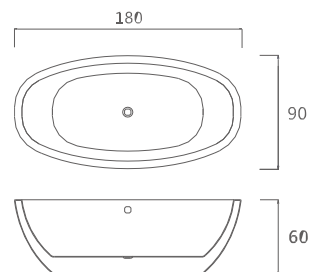

## OR-TW135

Free Standing Bathtub  
Size: 1800 x 800 x 610 mm

Black

Matt White

Glossy White

## OR-TW016

Free Standing Bathtub  
Size: 1800 x 900 x 600 mm

Black

Matt White

Glossy White

## OR-TW555

Free Standing Bathtub  
Size: 1600 x 750 x 550 mm

Black

Matt White

Glossy White