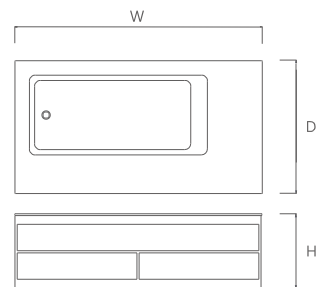

## OR-TW732B

Free Standing Bathtub  
Size: 1900 x 1100 x 620 mm

Black

Matt White

Glossy White