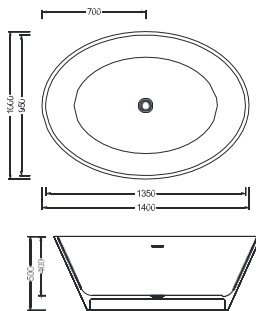

## OR-TP785

Oval Free Standing Bathtub  
Size: 1690 x 840 x 540 mm

---

## OR-TP676

Oval Free Standing Bathtub  
Size: 1600 x 760 x 550 mm

---

## OR-TP410

Oval Free Standing Bathtub  
Size: 1400 x 1000 x 500 mm

---

## OR-TP778

Oval Free Standing Bathtub  
Size: 1700 x 775 x 530 mm

---