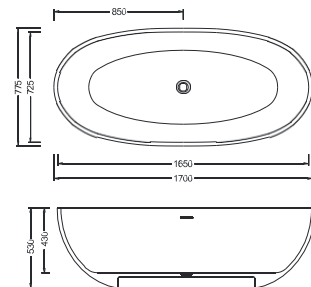

## OR-TP785

Oval Free Standing Bathtub  
Size: 1690 x 840 x 540 mm

---

## OR-TP676

Oval Free Standing Bathtub  
Size: 1600 x 760 x 550 mm

---

## OR-TP410

Oval Free Standing Bathtub  
Size: 1400 x 1000 x 500 mm

---

## OR-TP778

Oval Free Standing Bathtub  
Size: 1700 x 775 x 530 mm

---