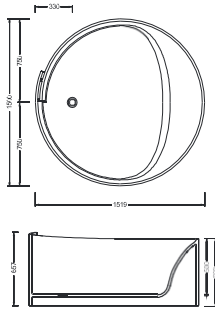

## OR-TP681

Square Standing Bathtub  
Size: 1650 x 800 x 600 mm

## OR-TP780

Free Standing Bathtub  
Size: 1730 x 825 x 585 mm

---

## OR-TW036

Square Free Standing Bathtub  
Size: 1600 x 800 x 630 mm

---

Brown

Black

Gray

White

R  
O  
U  
N  
O

## OR-TP565

Round Free Standing Bathtub  
Size: 1500 x 1519 x 657 mm

---