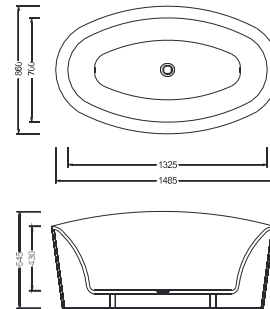

## OR-TP782

Oval Free Standing Bathtub  
Size: 1700 x 800 x 610 mm

---

## OR-TP687

Oval Free Standing Bathtub  
Size: 1640 x 870 x 560 mm

---

## OR-TP580

Oval Free Standing Bathtub  
Size: 1505 x 785 x 600 mm

---

## OR-TP586

Oval Free Standing Bathtub  
Size: 1485 x 860 x 645 mm

---