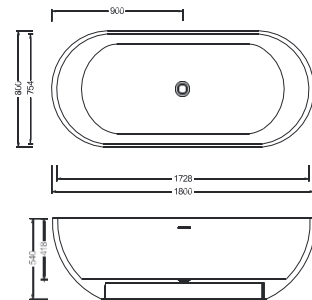

## OR-TP782

Oval Free Standing Bathtub  
Size: 1700 x 800 x 610 mm

---

## OR-TP785

Oval Free Standing Bathtub  
Size: 1700 x 800 x 610 mm

---

## OR-TP881

Oval Free Standing Bathtub  
Size: 1800 x 800 x 540 mm

---

Elegant,

Reliable,  
Versatile,

**HYGIENIC &**  
**DURABLE** bathtubs that will  
enhance any

**BATHROOM**

in both residential and commercial.