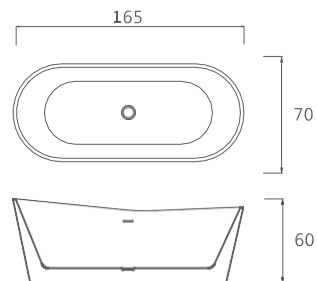

## OR-TW027

Free Standing Bathtub  
Size: 1760 x 870 x 700 mm

Black

Matt White

Glossy White

## OR-TW025

Free Standing Bathtub  
Size: 1650 x 700 x 600 mm

Black

Matt White

Glossy White

## OR-TW024

Free Standing Bathtub  
Size: 1650 x 800 x 590 mm

Black

Matt White

Glossy White