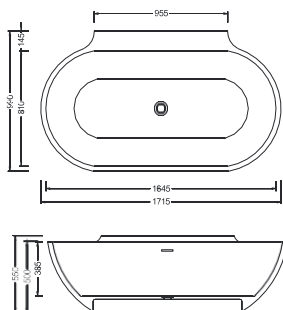

## OR-TP580

Oval Free Standing Bathtub  
Size: 1505 x 785 x 600 mm

---

## OR-TP891

Oval Free Standing Bathtub  
Size: 1790 x 890 x 705 mm

Orton solid surface

# BATH TUBS

can be made in

or CUSTOM  
sized measurements.

STANDARD

## OR-TP799

Oval Free Standing Bathtub  
Size: 1715 x 990 x 550 mm

---