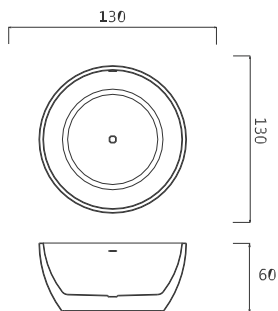

## OR-TW050

Free Standing Bathtub  
Size: 1300 x 1300 x 600 mm

Black

Matt White

Glossy White

## OR-TW049

Free Standing Bathtub  
Size: 1500 x 1420 x 610 mm

Black

Matt White

Glossy White

AN EXCLUSIVE and  
distinctive selection, of  
**LUXURY DESIGNED**  
ACRYLIC BATHTUBS,

from minimalistic,  
**MODERN**, and **CHIC**,  
to extravagant, lush, and glamorous.