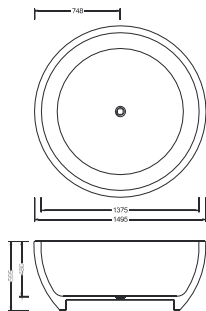

## OR-TP520

Round Free Standing Bathtub  
Size: 1490 x 520 mm

---

## OR-TP675

Round Free Standing Bathtub  
Size: 1600 x 750 mm

---

## OR-TP560

Round Free Standing Bathtub  
Size: 1495 x 595 mm

---