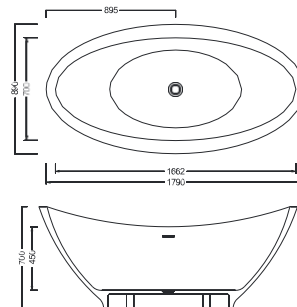

## OR-TP580

Oval Free Standing Bathtub  
Size: 1505 x 785 x 600 mm

---

## OR-TP586

Oval Free Standing Bathtub  
Size: 1485 x 860 x 645 mm

---

## OR-TW514

Oval Free Standing Bathtub  
Size: 1750 x 750 x 700 mm

Black

Dark Gray

White

Brown

## OR-TP891

Oval Free Standing Bathtub  
Size: 1790 x 890 x 705 mm

Orton solid surface