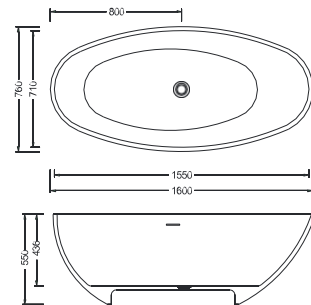

## OR-TP785

Oval Free Standing Bathtub  
Size: 1690 x 840 x 540 mm

---

## OR-TP676

Oval Free Standing Bathtub  
Size: 1600 x 760 x 550 mm

---

## OR-TP410

Oval Free Standing Bathtub  
Size: 1400 x 1000 x 500 mm

---

## OR-TP778

Oval Free Standing Bathtub  
Size: 1700 x 775 x 530 mm

---