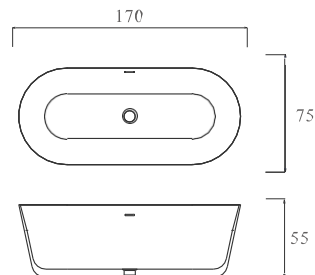

## OR-TP778

Free Standing Bathtub  
Size: 1700 x 775 x 530 mm

---

## OR-TW134

Free Standing Bathtub  
Size: 1600 x 700 x 520 mm

Dark Gray

Light Gray

White

Beige

## OR-TW160

Free Standing Bathtub  
Size: 1700 x 750 x 550 mm

Dark Gray

Light Gray

White

Beige

## OR-TW590

Oval Free Standing Bathtub  
Size: 1800 x 780 x 710 mm