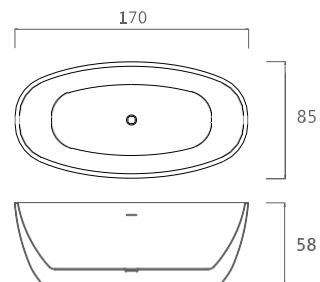

## OR-TW037

Free Standing Bathtub  
Size: 1600 x 800 x 680 mm

Black

Matt White

Glossy White

## OR-TW026

Free Standing Bathtub  
Size: 1700 x 850 x 580 mm

Black

Matt White

Glossy White

## OR-TW238

Free Standing Bathtub  
Size: 1850 x 1200 x 520 mm

Black

Matt White

Glossy White