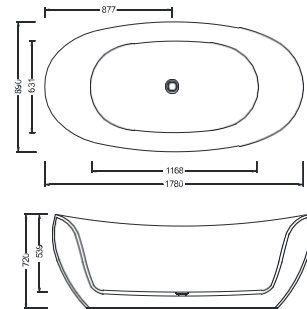

## OR-TP799

Oval Free Standing Bathtub  
Size: 1715 x 990 x 550 mm

---

## OR-TP911

Oval Free Standing Bathtub  
Size: 1880 x 1080 x 560 mm

---

## OR-TP890

Oval Free Standing Bathtub  
Size: 1780 x 890 x 720 mm

---

## OR-TP680

Oval Free Standing Bathtub  
Size: 1650 x 800 x 725 mm

---