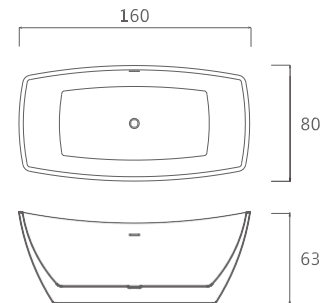

## OR-TW034

Free Standing Bathtub  
Size: 1600 x 800 x 650 mm

Black

Matt White

Glossy White

## OR-TW033

Free Standing Bathtub  
Size: 1600 x 800 x 630 mm

Black

Matt White

Glossy White

a place of  
**COMFORT**

and  
infusing

**BODY** and **MIND** with