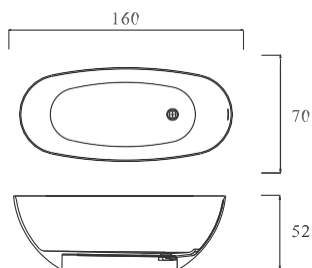

## OR-TP778

Free Standing Bathtub  
Size: 1700 x 775 x 530 mm

---

## OR-TW581

Oval Free Standing Bathtub  
Size: 1700 x 700 x 540 mm

---

Matt White

Glossy White

EXCLUSIVE  
MATERIALS in angled, round and  
PLAYFUL

DESIGNS

## OR-TW134

Free Standing Bathtub  
Size: 1600 x 700 x 520 mm

Dark Gray

Light Gray

White

Beige

## OR-TW160

Free Standing Bathtub  
Size: 1700 x 750 x 550 mm

Dark Gray

Light Gray

White

Beige