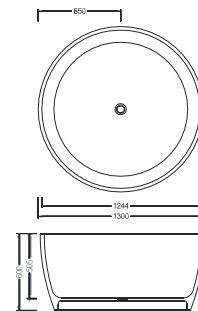

## OR-TP675

Round Free Standing Bathtub  
Size: 1600 x 750 mm

---

## OR-TP560

Round Free Standing Bathtub  
Size: 1495 x 595 mm

---

## OR-TP360

Round Free Standing Bathtub  
Size: 1300 x 600 mm

---

DESIGNED

## OR-TP990

Oval Free Standing Bathtub  
Size: 1850 x 900 x 600 mm

---