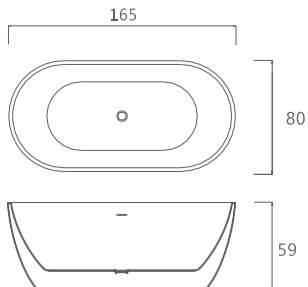

## OR-TW027

Free Standing Bathtub  
Size: 1760 x 870 x 700 mm

Black

Matt White

Glossy White

## OR-TW025

Free Standing Bathtub  
Size: 1650 x 700 x 600 mm

Black

Matt White

Glossy White

## OR-TW024

Free Standing Bathtub  
Size: 1650 x 800 x 590 mm

Black

Matt White

Glossy White

## OR-TW008

Free Standing Bathtub  
Size: 2000 x 1000 x 580 mm

Black

Matt White

Glossy White