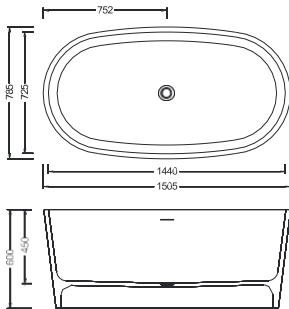

## OR-TP782

Oval Free Standing Bathtub  
Size: 1700 x 800 x 610 mm

---

## OR-TP687

Oval Free Standing Bathtub  
Size: 1640 x 870 x 560 mm

---

## OR-TP580

Oval Free Standing Bathtub  
Size: 1505 x 785 x 600 mm

---

## OR-TP586

Oval Free Standing Bathtub  
Size: 1485 x 860 x 645 mm

---