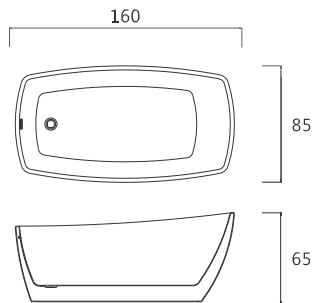

## OR-TW101

Free Standing Bathtub  
Size: 1650 x 740 x 550 mm

Black

Matt White

Glossy White

## OR-TW034

Free Standing Bathtub  
Size: 1600 x 800 x 650 mm

Black

Matt White

Glossy White

## OR-TW033

Free Standing Bathtub  
Size: 1600 x 800 x 630 mm

Black

Matt White

Glossy White

a place of  
**COMFORT**

and  
infusing

**BODY** and **MIND** with