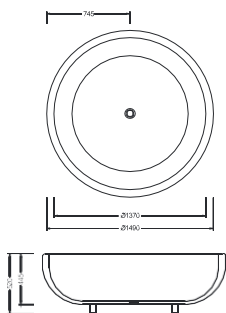

## OR-TP780

Free Standing Bathtub  
Size: 1730 x 825 x 585 mm

---

## OR-TP565

Round Free Standing Bathtub  
Size: 1500 x 1519 x 657 mm

---

## OR-TW147

Round Free Standing Bathtub  
Size: 1400 x 1400 x 550 mm

---

## OR-TP520

Round Free Standing Bathtub  
Size: 1490 x 520 mm

---