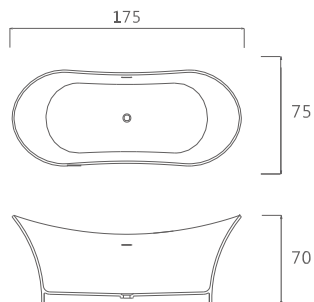

## OR-TP580

Oval Free Standing Bathtub  
Size: 1505 x 785 x 600 mm

---

## OR-TP586

Oval Free Standing Bathtub  
Size: 1485 x 860 x 645 mm

---

## OR-TW514

Oval Free Standing Bathtub  
Size: 1750 x 750 x 700 mm

Black

Dark Gray

White

Brown

## OR-TP891

Oval Free Standing Bathtub  
Size: 1790 x 890 x 705 mm

Orton solid surface