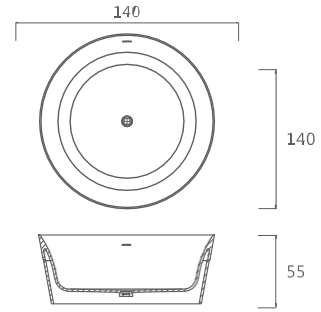

## OR-TP780

Free Standing Bathtub  
Size: 1730 x 825 x 585 mm

---

## OR-TP565

Round Free Standing Bathtub  
Size: 1500 x 1519 x 657 mm

---

## OR-TW147

Round Free Standing Bathtub  
Size: 1400 x 1400 x 550 mm

---