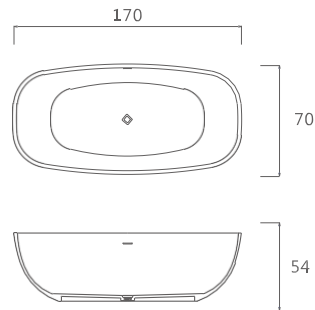

## OR-TP884

Oval Free Standing Bathtub  
Size: 1795 x 750 x 635 mm

---

## OR-TP778

Free Standing Bathtub  
Size: 1700 x 775 x 530 mm

---

## OR-TW581

Oval Free Standing Bathtub  
Size: 1700 x 700 x 540 mm

---

Matt White

Glossy White

EXCLUSIVE  
MATERIALS in angled, round and  
PLAYFUL

DESIGNS

## OR-TW134

Free Standing Bathtub  
Size: 1600 x 700 x 520 mm

Dark Gray

Light Gray

White

Beige