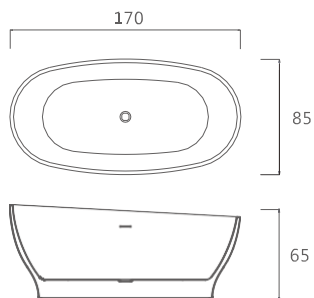

## OR-TW555

Free Standing Bathtub  
Size: 1600 x 750 x 550 mm

Black

Matt White

Glossy White

## OR-TW030

Free Standing Bathtub  
Size: 1700 x 920 x 580 mm

Black

Matt White

Glossy White

## OR-TW036

Free Standing Bathtub  
Size: 1700 x 850 x 650 mm

Black

Matt White

Glossy White

## OR-TW101

Free Standing Bathtub  
Size: 1650 x 740 x 550 mm

Black

Matt White

Glossy White