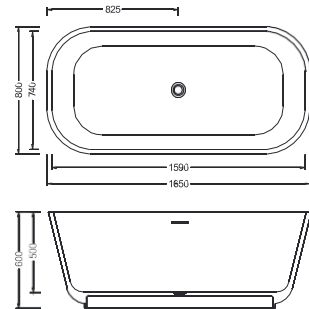

## OR-TP772

Square Free Standing Bathtub  
Size: 1560 x 670 x 580 mm

---

## OR-TW116

Square Free Standing Bathtub  
Size: 1700 x 800 x 580 mm

Black

Dark Gray

White

Marble

## OR-TP681

Square Standing Bathtub  
Size: 1650 x 800 x 600 mm

## OR-TP780

Free Standing Bathtub  
Size: 1730 x 825 x 585 mm

---