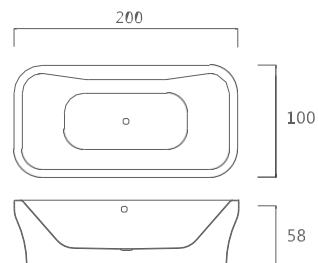

## OR-TW008

Free Standing Bathtub  
Size: 2000 x 1000 x 580 mm

Black

Matt White

Glossy White