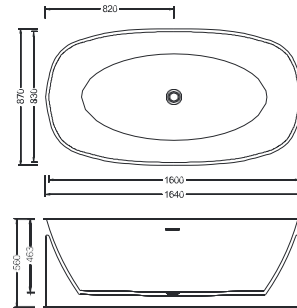

## OR-TP881

Oval Free Standing Bathtub  
Size: 1800 x 800 x 540 mm

---

Elegant,

Reliable,  
Versatile,

**HYGIENIC &**  
**DURABLE** bathtubs that will  
enhance any

**BATHROOM**

in both residential and commercial.

## OR-TP782

Oval Free Standing Bathtub  
Size: 1700 x 800 x 610 mm

---

## OR-TP687

Oval Free Standing Bathtub  
Size: 1640 x 870 x 560 mm

---

## OR-TP580

Oval Free Standing Bathtub  
Size: 1505 x 785 x 600 mm

---