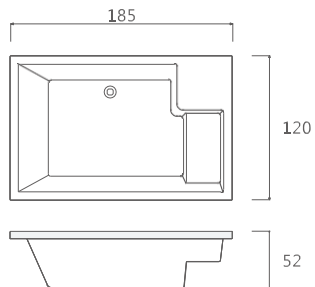

## OR-TW238

Free Standing Bathtub  
Size: 1850 x 1200 x 520 mm

Black

Matt White

Glossy White

## OR-TW732B

Free Standing Bathtub  
Size: 1900 x 1100 x 620 mm

Black

Matt White

Glossy White