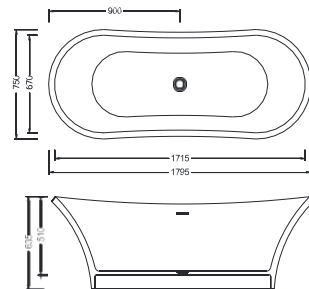

## OR-TP890

Oval Free Standing Bathtub  
Size: 1780 x 890 x 720 mm

---

## OR-TP680

Oval Free Standing Bathtub  
Size: 1650 x 800 x 725 mm

---

## OR-TP884

Oval Free Standing Bathtub  
Size: 1795 x 750 x 635 mm

---

## OR-TP778

Free Standing Bathtub  
Size: 1700 x 775 x 530 mm

---