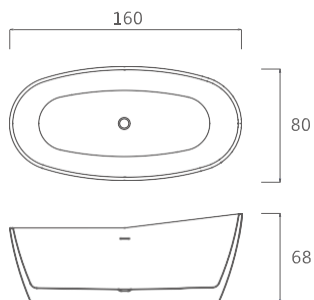

## OR-TW008

Free Standing Bathtub  
Size: 2000 x 1000 x 580 mm

Black

Matt White

Glossy White

## OR-TW037

Free Standing Bathtub  
Size: 1600 x 800 x 680 mm

Black

Matt White

Glossy White

## OR-TW026

Free Standing Bathtub  
Size: 1700 x 850 x 580 mm

Black

Matt White

Glossy White