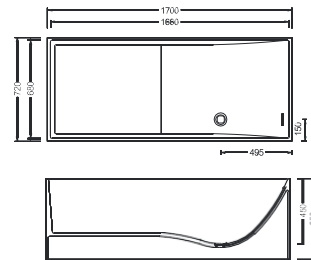

## OR-TP781

Oval Free Standing Bathtub  
Size: 1700 x 800 x 580 mm

---

## OR-TW103

Oval Free Standing Bathtub  
Size: 1700 x 800 x 550 mm

SQUARE

## OR-TP883

Square Free Standing Bathtub  
Size: 1805 x 806 x 135 mm

---

## OR-TP772

Square Free Standing Bathtub  
Size: 1560 x 670 x 580 mm

---