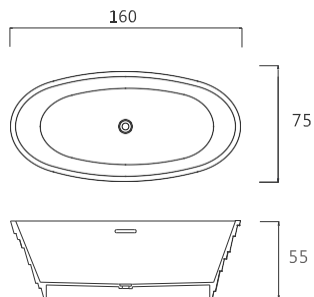

## OR-TW016

Free Standing Bathtub  
Size: 1800 x 900 x 600 mm

Black

Matt White

Glossy White

## OR-TW555

Free Standing Bathtub  
Size: 1600 x 750 x 550 mm

Black

Matt White

Glossy White

## OR-TW030

Free Standing Bathtub  
Size: 1700 x 920 x 580 mm

Black

Matt White

Glossy White