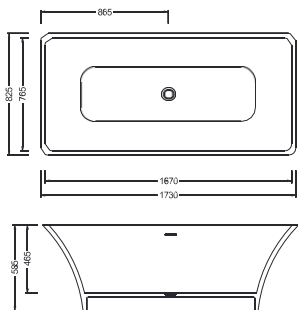

## OR-TP772

Square Free Standing Bathtub  
Size: 1560 x 670 x 580 mm

---

## OR-TW116

Square Free Standing Bathtub  
Size: 1700 x 800 x 580 mm

Black

Dark Gray

White

Marble

## OR-TP681

Square Standing Bathtub  
Size: 1650 x 800 x 600 mm

## OR-TP780

Free Standing Bathtub  
Size: 1730 x 825 x 585 mm

---