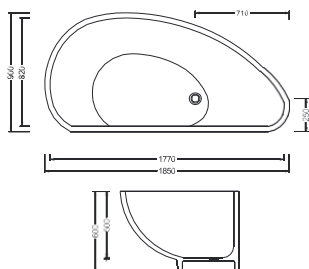

## OR-TP675

Round Free Standing Bathtub  
Size: 1600 x 750 mm

---

## OR-TP560

Round Free Standing Bathtub  
Size: 1495 x 595 mm

---

## OR-TP360

Round Free Standing Bathtub  
Size: 1300 x 600 mm

---

DESIGNED

## OR-TP990

Oval Free Standing Bathtub  
Size: 1850 x 900 x 600 mm

---