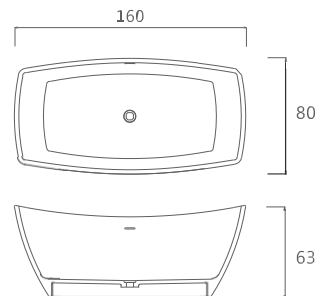

## OR-TP681

Square Standing Bathtub  
Size: 1650 x 800 x 600 mm

## OR-TP780

Free Standing Bathtub  
Size: 1730 x 825 x 585 mm

---

## OR-TW036

Square Free Standing Bathtub  
Size: 1600 x 800 x 630 mm

---

Brown

Black

Gray

White

R  
O  
U  
N  
O

## OR-TP565

Round Free Standing Bathtub  
Size: 1500 x 1519 x 657 mm

---