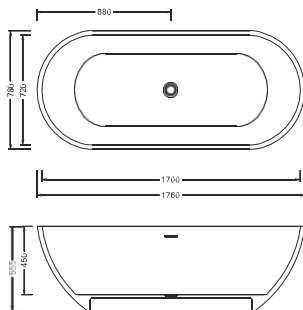

## OR-TP890

Oval Free Standing Bathtub  
Size: 1780 x 890 x 720 mm

---

## OR-TP680

Oval Free Standing Bathtub  
Size: 1650 x 800 x 725 mm

---

## OR-TP884

Oval Free Standing Bathtub  
Size: 1795 x 750 x 635 mm

---

## OR-TP778

Free Standing Bathtub  
Size: 1700 x 775 x 530 mm

---