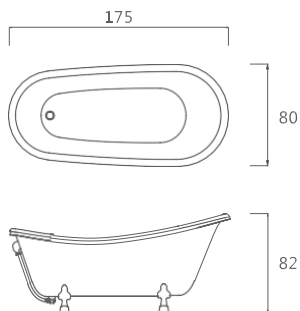

## OR-TW530

Free Standing Bathtub  
Size: 1750 x 800 x 820 mm

Black

Matt White

Glossy White

## OR-TW531

Free Standing Bathtub  
Size: 1900 x 840 x 680 mm

Black

Matt White

Glossy White