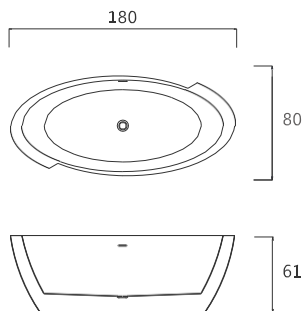

## OR-TW049

Free Standing Bathtub  
Size: 1500 x 1420 x 610 mm

Black

Matt White

Glossy White

AN EXCLUSIVE and  
distinctive selection, of  
**LUXURY DESIGNED**  
ACRYLIC BATHTUBS,

from minimalistic,  
**MODERN**, and **CHIC**,  
to extravagant, lush, and glamorous.

## OR-TW135

Free Standing Bathtub  
Size: 1800 x 800 x 610 mm

Black

Matt White

Glossy White

## OR-TW016

Free Standing Bathtub  
Size: 1800 x 900 x 600 mm

Black

Matt White

Glossy White