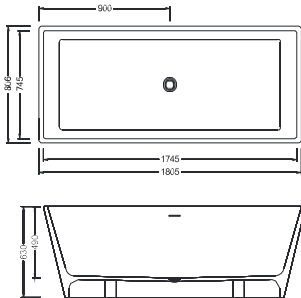

OR-TP883

Square Free Standing Bathtub
Size: 1805 x 806 x 135 mm