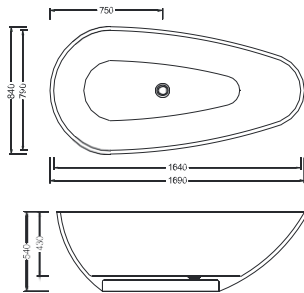

## OR-TP785

Oval Free Standing Bathtub  
Size: 1690 x 840 x 540 mm

---

## OR-TP676

Oval Free Standing Bathtub  
Size: 1600 x 760 x 550 mm

---

## OR-TP410

Oval Free Standing Bathtub  
Size: 1400 x 1000 x 500 mm

---