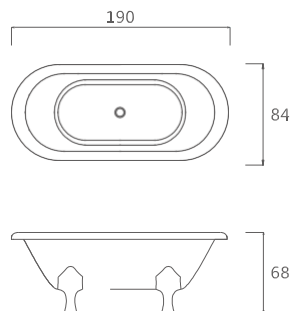

## OR-TW530

Free Standing Bathtub  
Size: 1750 x 800 x 820 mm

Black

Matt White

Glossy White

## OR-TW531

Free Standing Bathtub  
Size: 1900 x 840 x 680 mm

Black

Matt White

Glossy White