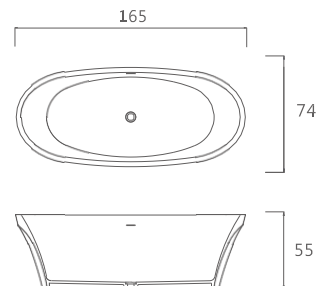

## OR-TW036

Free Standing Bathtub  
Size: 1700 x 850 x 650 mm

Black

Matt White

Glossy White

## OR-TW101

Free Standing Bathtub  
Size: 1650 x 740 x 550 mm

Black

Matt White

Glossy White

## OR-TW034

Free Standing Bathtub  
Size: 1600 x 800 x 650 mm

Black

Matt White

Glossy White