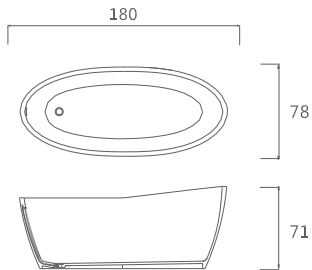

## OR-TW134

Free Standing Bathtub  
Size: 1600 x 700 x 520 mm

Dark Gray

Light Gray

White

Beige

## OR-TW160

Free Standing Bathtub  
Size: 1700 x 750 x 550 mm

Dark Gray

Light Gray

White

Beige

## OR-TW590

Oval Free Standing Bathtub  
Size: 1800 x 780 x 710 mm