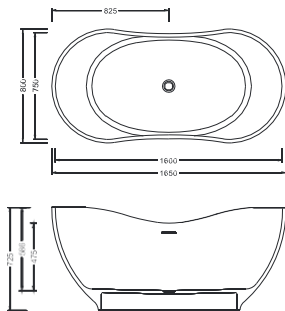

## OR-TP911

Oval Free Standing Bathtub  
Size: 1880 x 1080 x 560 mm

---

## OR-TP890

Oval Free Standing Bathtub  
Size: 1780 x 890 x 720 mm

---

## OR-TP680

Oval Free Standing Bathtub  
Size: 1650 x 800 x 725 mm

---

## OR-TP884

Oval Free Standing Bathtub  
Size: 1795 x 750 x 635 mm

---