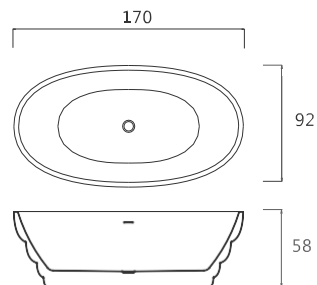

## OR-TW555

Free Standing Bathtub  
Size: 1600 x 750 x 550 mm

Black

Matt White

Glossy White

## OR-TW030

Free Standing Bathtub  
Size: 1700 x 920 x 580 mm

Black

Matt White

Glossy White

## OR-TW036

Free Standing Bathtub  
Size: 1700 x 850 x 650 mm

Black

Matt White

Glossy White