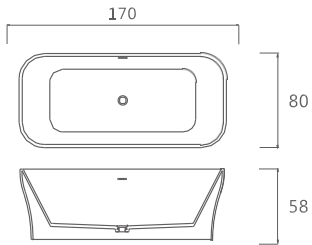

## OR-TP772

Square Free Standing Bathtub  
Size: 1560 x 670 x 580 mm

---

## OR-TW116

Square Free Standing Bathtub  
Size: 1700 x 800 x 580 mm

Black

Dark Gray

White

Marble

## OR-TP681

Square Standing Bathtub  
Size: 1650 x 800 x 600 mm

## OR-TP780

Free Standing Bathtub  
Size: 1730 x 825 x 585 mm

---