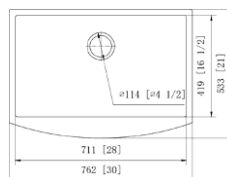

Code: OR-TKA3021GA

Overall size: 330*210*100mm Cut out
Size: 10mm Installation: Undermount