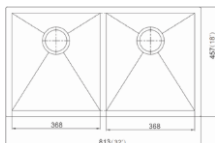

Overall size: 580*430*215 mm

Installation: Undermount

| Code: OR-TDS1104

Overall size: 700*450*220 mm

Installation: Undermount

STYLE

Different LifeStyle,
The Same **LIFE DREAM**

| Code: OR-TDS1108

Code: **OR-TDS5608**

Overall size: 780*450*215 mm
Installation: Topmount/ Undermount

Code: **OR-TDS5615**

Overall size: 770*420*210 mm
Installation: Topmount/ Undermount

| Code: **OR-TDS2113**

Overall size: 33'*22'*10'
Depth: - **Installation:**
Undermount

| Code: **OR-TDS2114**

Overall size: 32'*18'*10'
Depth: - **Installation:**
Undermount

| Code: **OR-TDS2201**

Overall size: 838*498*220 mm
Cut out Size: 810*470*R20
Installation: Topmount

Code: **OR-TDS2208**