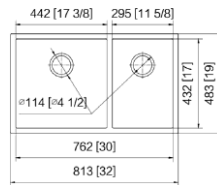

Overall size: 580*430*215 mm

Installation: Undermount

| Code: OR-TDS1104

Overall size: 700*450*220 mm

Installation: Undermount

STYLE

Different LifeStyle,
The Same **LIFE DREAM**

| Code: OR-TDS1108

Overall size: 730*455*220 mm

Installation: Topmount

| Code: OR-TDS1109

Overall size: 680*430*220 mm

Installation: Topmount

| Code: OR-TDS2104

Overall size: 760*130*210 mm

Installation: Topmount

Code: OR-TKA3322GA

Overall size: 330*220*100mm
Depth: 10mm Installation:
Undermount

Code: OR-TKA1715GS

Overall size: 175*155*80mm
Cut out Size: 10mm Installation:
Undermount

Code: OR-TKA3018GS

Overall size: 320*180*100mm
Cut out Size: 10mm Installation:
Undermount

Code: OR-TKA3218GD

Overall size: 320*180*100mm
Depth: 10mm Installation:
Undermount

Code: OR-TKA3219GD

Overall size: 320*190*100mm
Cut out Size: 10mm
Installation: Undermount

Code: OR-TKA8649G

Overall size: 860*490*200mm
Cut out Size: 10mm
Installation: Topmount