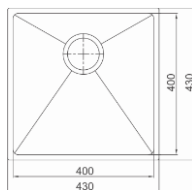

Overall size: 1200*500*225 mm

Installation: Topmount

ENJOY LIFE
By ORUB

| Code: OR-TDS1118

Overall size: 30''*18''*10''

Installation: Undermount

| Code: OR-TDS2105

Overall size: 810*430*215 mm

Installation: Undermount

| Code: OR-TDS1101

Overall size: 230 * 430 * 165 mm

Installation: Undermount

| Code: OR-TDS1102

Overall size: 430*430*210 mm

Installation: Undermount

| Code: OR-TDS1103

Overall size: 580*430*215 mm

Installation: Undermount

| Code: OR-TDS1104

Overall size: 700*450*220 mm

Installation: Undermount

STYLE

Different LifeStyle,
The Same **LIFE DREAM**

| Code: OR-TDS1108

Overall size: 730*455*220 mm

Installation: Topmount

| Code: OR-TDS1109

Overall size: 680*430*220 mm

Installation: Topmount

| Code: OR-TDS2104

Overall size: 760*130*210 mm

Installation: Topmount