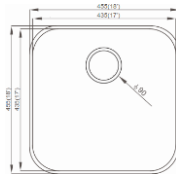

Code: OR-TDS1217

Overall size: 1016*508*228 mm

Installation: Undermount

Code: OR-TDS1218

Overall size: 1000*500*228 mm

Installation: Topmount

| Code: **OR-TDS1701**

Overall size: 1000*500*220 mm

Installation: Flushmount/ Topmount

| Code: OR-TDS2109U

Overall size: 810*455*220 Cut
out Size: 770*422*R15
Installation: Topmount

| Code: OR-TDS2110

Overall size: 33''*22''*10''
Installation: Apron Front

| Code: OR-TDS2112

Overall size: 33''*22''*10''
Installation: Topmount

A **Modern**
Range of
Pressed Sink

Code: OR-TDS1818

Overall size: 18'*18'*7' (455*455*180 mm)
Depth: 7'
Installation: Undermount

Code: OR-TDS2318

Overall size: 23'*18'*9' (584*457*228 mm)
Depth: 9'
Installation: Undermount

Code: OR-TDS2320

Overall size: 23'*20'*9' (584*508*228 mm)
Depth: 9'
Installation: Topmount

Code: OR-TDS2522

Overall size: 25'*22'*9' (635*560*228 mm)
Depth: 9'
Installation: Topmount

Code: OR-TDS3118A

Overall size: 31" x 18" x 9" (787*457*228 mm)