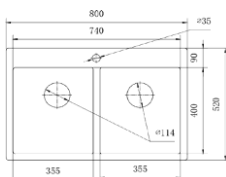

Code: OR-TKA460G

Overall size: 460*460*200mm
Depth: 10mm
Installation: Topmount

Code: OR-TKA480G

Overall size: 480*480*200mm

Cut out Size: 10mm

Installation: Topmount

Code: OR-TKA7845G

Overall size: 780*450*200mm

Cut out Size: 10mm

Installation: Undermount

Code: OR-TKA8052G

Overall size: 800*520*220mm

Depth: 10mm

Installation: Topmount

Code: OR-TKA6045G

Overall size: 600*450*200mm Cut
out Size: 10mm Installation:
Topmount

Code: OR-TKA7247G

Overall size: 720*470*200mm Cut
out Size: 10mm Installation:
Topmount

Code: OR-TKA6845G

Overall size: 680*450*200mm
Depth: 10mm Installation:
Undermount

Code: OR-TKA8450G

Overall size: 840*500*200mm Cut out Size: 10mm Installation: Topmount