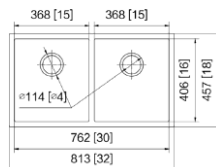

Overall size: 580*430*215 mm

Installation: Undermount

| Code: OR-TDS1104

Overall size: 700*450*220 mm

Installation: Undermount

STYLE

Different LifeStyle,
The Same **LIFE DREAM**

| Code: OR-TDS1108

Overall size: 730*455*220 mm

Installation: Topmount

| Code: OR-TDS1109

Overall size: 680*430*220 mm

Installation: Topmount

| Code: OR-TDS2104

Overall size: 760*130*210 mm

Installation: Topmount

Code: OR-TKA3322GA

Overall size: 330*220*100mm
Depth: 10mm Installation:
Undermount

Code: OR-TKA1715GS

Overall size: 175*155*80mm
Cut out Size: 10mm Installation:
Undermount

Code: OR-TKA3018GS

Overall size: 320*180*100mm
Cut out Size: 10mm Installation:
Undermount

Code: OR-TKA3218GD

Overall size: 320*180*100mm
Depth: 10mm Installation:
Undermount

Code: OR-TKA3219GD

Overall size: 320*190*100mm
Cut out Size: 10mm
Installation: Undermount

Code: OR-TKA8649G

Overall size: 860*490*200mm
Cut out Size: 10mm
Installation: Topmount