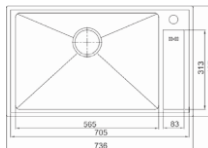

Overall size: 730*455*220 mm

Installation: Topmount

| Code: OR-TDS1109

Overall size: 680*430*220 mm

Installation: Topmount

| Code: OR-TDS2104

Overall size: 760*130*210 mm

Installation: Topmount

ENJOY LIFE
By ORUB

| Code: OR-TDS1119

Overall size: 24''*18''*10''

Installation: Undermount

| Code: OR-TDS1204

Overall size: 736''*437''*215''

Cut out Size: 710 * 410

Installation: Topmount / Flushmount

| Code: OR-TDS1215

Overall size: 33''*22''*10''

Installation: Apron Front

| Code: OR-TDS1216

Overall size: 700*465*220 mm

Installation: Topmount

| Code: OR-TDS1801

Overall size: 800*600*230 mm

Installation: Integrated Sink

| Code: OR-TDS1803

Overall size: 800*550*220 mm

Installation: Integrated Sink

Code: OR-TDS1205

Overall size: 860*500*230

Cut out Size: 835*475*R10

Installation: Topmount/ Flushmount