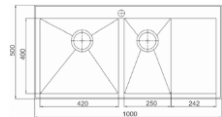

Cut out Size: 935*425*/R10

Installation: Topmount

Code: **OR-TDS2203**

Overall size: 1000*500*220 mm

Cut out Size: 975*475*/R20

Installation: Topmount

Code: **OR-TDS2209**

Overall size: 1160*510*228 mm