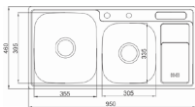

Overall size: 1160*500*220 mm

Installation: Topmount

Code: **OR-TDS5618**

Overall size: 780*420*210 mm
Installation: Topmount/ Undermount

Code: **OR-TDS5701**

Overall size: 770*410*230 mm
Installation: Topmount/ Undermount

Code: **OR-TDS5703**

Overall size: 775*455*230 mm
Installation: Topmount/ Undermount

Code: **OR-TDS5705**

Overall size: 820*450*230 mm
Installation: Topmount/ Undermount

Code: OR-TDS5708

Overall size: 835*475*230 mm
Installation: Topmount/ Undermount

Code: OR-TDS5709

Overall size: 920*440*230 mm
Installation: Topmount/ Undermount

Code: OR-TDS5712

Overall size: 830*480*230 mm
Installation: Topmount/ Undermount

Code: OR-TDS9245H

Overall size: 920*440*230 mm
Installation: Topmount/ Undermount

Code: OR-TDS5713

Overall size: 950*460*230 mm
Installation: Topmount/ Undermount

Code: OR-TDS11650A

Overall size: 1160*500*225 mm
Installation: Topmount

Code: OR-TDS11650B

Overall size: 1160*500*225 mm
Installation: Topmount