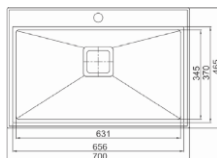

Overall size: 730*455*220 mm

Installation: Topmount

| Code: OR-TDS1109

Overall size: 680*430*220 mm

Installation: Topmount

| Code: OR-TDS2104

Overall size: 760*130*210 mm

Installation: Topmount

| Code: OR-TDS1215

Overall size: 33''*22''*10''

Installation: Apron Front

| Code: OR-TDS1216

Overall size: 700*465*220 mm

Installation: Topmount

| Code: OR-TDS1801

Overall size: 800*600*230 mm

Installation: Integrated Sink

| Code: OR-TDS1803

Overall size: 800*550*220 mm

Installation: Integrated Sink

Code: OR-TDS1205

Overall size: 860*500*230

Cut out Size: 835*475*R10

Installation: Topmount/ Flushmount

Code: OR-TDS1217

Overall size: 1016*508*228 mm

Installation: Undermount

Code: OR-TDS1218

Overall size: 1000*500*228 mm

Installation: Topmount

| Code: **OR-TDS1701**

Overall size: 1000*500*220 mm