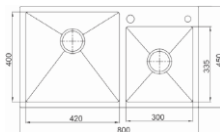

Installation: Topmount

| Code: **OR-TDS2107**

Overall size: 800*450*220

Cut out Size: 800*450*R5

Installation: Flushmount/ Topmount

| Code: **OR-TDS2108**

Overall size: 810*470*220

Cut out Size: 810*470*R5