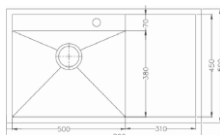

| Code: OR-TDS1215

Overall size: 33''*22''*10''

Installation: Apron Front

| Code: OR-TDS1216

Overall size: 700*465*220 mm

Installation: Topmount

| Code: OR-TDS1801

Overall size: 800*600*230 mm

Installation: Integrated Sink

| Code: OR-TDS1803

Overall size: 800*550*220 mm

Installation: Integrated Sink

Code: OR-TDS1205

Overall size: 860*500*230

Cut out Size: 835*475*R10

Installation: Topmount/ Flushmount

Code: OR-TDS1217

Overall size: 1016*508*228 mm

Installation: Undermount

Code: OR-TDS1218

Overall size: 1000*500*228 mm

Installation: Topmount

| Code: **OR-TDS1701**

Overall size: 1000*500*220 mm