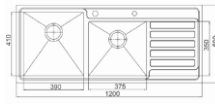

| Code: **OR-TDS2701**

Overall size: 1200*500*220 mm

Depth: -

Installation: Topmount