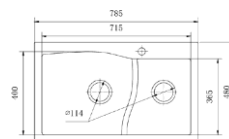

Code: OR-TKA7847G

Overall size: 780*470*200mm
Cut out Size: 10mm
Installation: Topmount

Code: OR-TKA6044G

Overall size: 600*440*200mm
Depth: 10mm
Installation: Topmount

Code: OR-TKA6845GA

Overall size: 680*450*200mm Cut
out Size: 10mm Installation:
Topmount

Code: OR-TKA7545G

Overall size: 750*450*200mm Cut
out Size: 10mm Installation:
Topmount

Code: OR-TKA8047G

Overall size: 800*470*200
Depth: 10mm Installation:
Topmount

Code: OR-TKA6847GA

Overall size: 680*470*200mm Cut
out Size: 10mm Installation:
Topmount

Code: OR-TKA6847GB

Overall size: 785*480*200mm Cut
out Size: 10mm Installation:
Topmount

Code: OR-TKA7848G

Overall size: 785*480*200mm
Depth: 10mm Installation:
Topmount

Code: OR-TKA8248G

Overall size: 820*480*200mm
Cut out Size: 10mm
Installation: Topmount