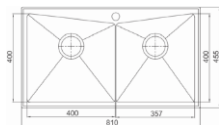

| Code: OR-TDS2109U

Overall size: 810*455*220 Cut
out Size: 770*422*R15
Installation: Topmount