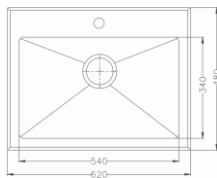

ENJOY LIFE

By ORUB

TOP-MOUNT SINKS

| Code: OR-TDS1901

Overall size: 680*480*220 mm

Installation: Topmount

| Code: OR-TDS1902

Overall size: 860*500*220 mm

Installation: Topmount

| Code: OR-TDS2901

Overall size: 1000*500*220 mm

Installation: Topmount

Code: OR-TDS2902

Overall size: 860*500*220 mm

Installation: Topmount

Code: OR-TDS2903

Overall size: 1160*500*220 mm

Installation: Topmount

Code: **OR-TDS5618**

Overall size: 780*420*210 mm
Installation: Topmount/ Undermount

Code: **OR-TDS5701**

Overall size: 770*410*230 mm
Installation: Topmount/ Undermount

Code: **OR-TDS5703**

Overall size: 775*455*230 mm
Installation: Topmount/ Undermount

Code: **OR-TDS5705**

Overall size: 820*450*230 mm
Installation: Topmount/ Undermount

Code: OR-TDS5708

Overall size: 835*475*230 mm
Installation: Topmount/ Undermount