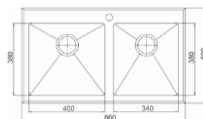

ENJOY LIFE

By ORUB

TOP-MOUNT SINKS

| Code: OR-TDS1901

Overall size: 680*480*220 mm

Installation: Topmount

| Code: OR-TDS1902

Overall size: 860*500*220 mm

Installation: Topmount

| Code: OR-TDS2901

Overall size: 1000*500*220 mm

Installation: Topmount

Code: OR-TDS2902

Overall size: 860*500*220 mm

Installation: Topmount

Code: OR-TDS2903

Overall size: 1160*500*220 mm

Installation: Topmount

Code: **OR-TDS5618**

Overall size: 780*420*210 mm
Installation: Topmount/ Undermount

Code: **OR-TDS5701**

Overall size: 770*410*230 mm
Installation: Topmount/ Undermount

Code: **OR-TDS5703**

Overall size: 775*455*230 mm
Installation: Topmount/ Undermount

Code: **OR-TDS5705**

Overall size: 820*450*230 mm
Installation: Topmount/ Undermount

Code: OR-TDS5708

Overall size: 835*475*230 mm
Installation: Topmount/ Undermount