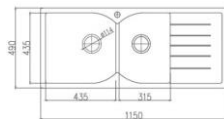

Code: OR-TKA11549G

Overall size: 1150*490*215mm
Cut out Size: 10mm Installation:
Topmount