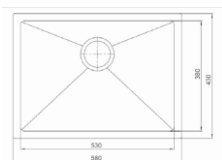

| Code: OR-TDS1103

Overall size: 580*430*215 mm

Installation: Undermount