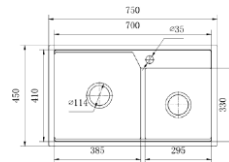

Code: OR-TKA7043G

Overall size: 700*430*200mm Cut out Size: 10mm Installation: Topmount

Code: OR-TKA7545G

Overall size: 750*450*200mm Depth: 10mm Installation: Topmount

Code: OR-TKA8246G

Overall size: 820*460*200mm
Cut out Size: 10mm
Installation: Topmount

Code: OR-TKA7847G

Overall size: 780*470*200mm
Cut out Size: 10mm
Installation: Topmount

Code: OR-TKA6044G

Overall size: 600*440*200mm
Depth: 10mm
Installation: Topmount

Code: OR-TKA6845GA

Overall size: 680*450*200mm Cut
out Size: 10mm Installation:
Topmount

Code: OR-TKA7545G

Overall size: 750*450*200mm Cut
out Size: 10mm Installation:
Topmount

Code: OR-TKA8047G

Overall size: 800*470*200
Depth: 10mm Installation:
Topmount

Code: OR-TKA6847GA

Overall size: 680*470*200mm Cut
out Size: 10mm Installation:
Topmount

Code: OR-TKA6847GB

Overall size: 785*480*200mm Cut
out Size: 10mm Installation:
Topmount

Code: OR-TKA7848G

Overall size: 785*480*200mm
Depth: 10mm Installation:
Topmount

Code: OR-TKA8248G

Overall size: 820*480*200mm
Cut out Size: 10mm
Installation: Topmount