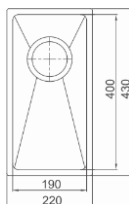

| Code: OR-TDS1101

Overall size: 230 * 430 * 165 mm

Installation: Undermount