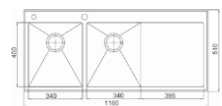

Code: **OR-TDS2209**

Overall size: 1160*510*228 mm

Depth: -

Installation: Topmount