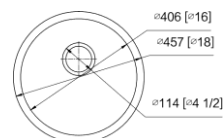

Code: OR-TKA460G

Overall size: 460*460*200mm
Depth: 10mm
Installation: Topmount