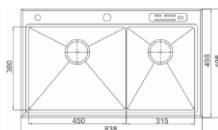

Overall size: 1160*500*220 mm

Installation: Topmount

Code: **OR-TDS5618**

Overall size: 780*420*210 mm
Installation: Topmount/ Undermount

Code: **OR-TDS5701**

Overall size: 770*410*230 mm
Installation: Topmount/ Undermount

Code: OR-TDS5602

Overall size: 785×430×220 mm
Installation: Topmount / Undermount

Code: **OR-TDS5603**

Overall size: 810*430*220 mm
Installation: Topmount/ Undermount

Code: **OR-TDS5605**

Overall size: 820*450*225 mm
Installation: Topmount/ Undermount

Code: **OR-TDS5608**

Overall size: 780*450*215 mm
Installation: Topmount/ Undermount

Code: **OR-TDS5615**

Overall size: 770*420*210 mm
Installation: Topmount/ Undermount

| Code: **OR-TDS2113**

Overall size: 33'*22'*10'
Depth: - **Installation:**
Undermount

| Code: **OR-TDS2114**

Overall size: 32'*18'*10'
Depth: - **Installation:**
Undermount

| Code: **OR-TDS2201**

Overall size: 838*498*220 mm
Cut out Size: 810*470*R20
Installation: Topmount

Code: **OR-TDS2208**