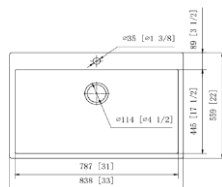

Code: OR-TKA3322GS

Overall size: 330*220*100mm
Thickness: 10mm
Installation: Topmount