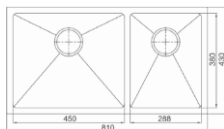

| Code: OR-TDS2105

Overall size: 810*430*215 mm

Installation: Undermount