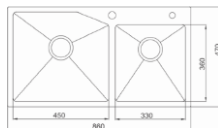

| Code: **OR-TDS2114**

Overall size: 32'*18'*10'
Depth: - **Installation:**
Undermount

| Code: **OR-TDS2201**

Overall size: 838*498*220 mm
Cut out Size: 810*470*R20
Installation: Topmount

Code: **OR-TDS2208**

Overall size: 860*470*220

Cut out Size: 860*470*R5

Installation: Topmount/ Flushmount

Code: **OR-TDS2210**

Overall size: 1143*508*228 mm

Depth: -

Installation: Topmount

Code: **OR-TDS2801**