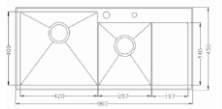

Code: **OR-TDS2202**

Overall size: 960*450*220 mm

Cut out Size: 935*425*/R10

Installation: Topmount