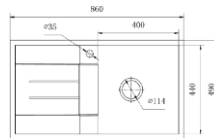

Overall size: 580*430*215 mm

Installation: Undermount

| Code: OR-TDS1104

Overall size: 700*450*220 mm

Installation: Undermount

STYLE

Different LifeStyle,
The Same **LIFE DREAM**

| Code: OR-TDS1108

Code: OR-TKA3218GD

Overall size: 320*180*100mm
Depth: 10mm Installation:
Undermount

Code: OR-TKA3219GD

Overall size: 320*190*100mm
Cut out Size: 10mm
Installation: Undermount

Code: OR-TKA8649G

Overall size: 860*490*200mm
Cut out Size: 10mm
Installation: Topmount

Code: OR-TKA11449G

Overall size: 1145*490*210mm
Depth: 10mm
Installation: Topmount

Code: OR-TKA11549G

Overall size: 1150*490*215mm
Cut out Size: 10mm Installation:
Topmount

Code: OR-TKA11450G

Overall size: 1140*500*220 Cut
out Size: 10mm Installation:
Topmount