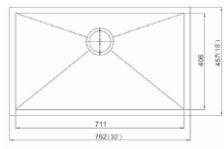

Code: OR-TDS11650C

Overall size: 1160*500*225 mm

Installation: Topmount

Code: OR-TDS12050

Overall size: 1200*600*225 mm

Installation: Topmount

Code: OR-TDS12050A

Overall size: 1200*500*225 mm

Overall size: 1200*500*225 mm

Installation: Topmount

ENJOY LIFE
By ORUB

| Code: OR-TDS1118

Overall size: 30''*18''*10''

Installation: Undermount

| Code: OR-TDS2105

Overall size: 810*430*215 mm