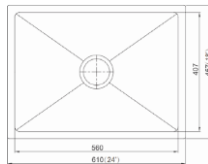

| Code: OR-TDS1119

Overall size: 24''*18''*10''

Installation: Undermount