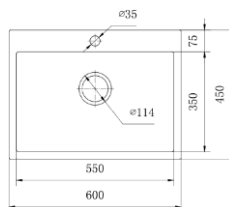

Code: OR-TKA460G

Overall size: 460*460*200mm
Depth: 10mm
Installation: Topmount

Code: OR-TKA480G

Overall size: 480*480*200mm

Cut out Size: 10mm

Installation: Topmount

Code: OR-TKA7845G

Overall size: 780*450*200mm

Cut out Size: 10mm

Installation: Undermount

Code: OR-TKA8052G

Overall size: 800*520*220mm

Depth: 10mm

Installation: Topmount

Code: OR-TKA6045G

Overall size: 600*450*200mm Cut
out Size: 10mm Installation:
Topmount

Code: OR-TKA7247G

Overall size: 720*470*200mm Cut
out Size: 10mm Installation:
Topmount

Code: OR-TKA6845G

Overall size: 680*450*200mm
Depth: 10mm Installation:
Undermount

Code: OR-TKA8450G

Overall size: 840*500*200mm Cut out Size: 10mm Installation: Topmount