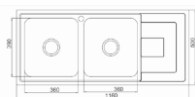

Overall size: 1160*500*220 mm

Installation: Topmount

Code: **OR-TDS5618**

Overall size: 780*420*210 mm
Installation: Topmount/ Undermount

Code: **OR-TDS5701**

Overall size: 770*410*230 mm
Installation: Topmount/ Undermount

Code: **OR-TDS5703**

Overall size: 775*455*230 mm
Installation: Topmount/ Undermount

Code: **OR-TDS5705**

Overall size: 820*450*230 mm
Installation: Topmount/ Undermount

Code: OR-TDS5708

Overall size: 835*475*230 mm
Installation: Topmount/ Undermount

Code: OR-TDS5709

Overall size: 920*440*230 mm
Installation: Topmount/ Undermount

Code: OR-TDS5712

Overall size: 830*480*230 mm
Installation: Topmount/ Undermount

Code: OR-TDS9245H

Overall size: 920*440*230 mm
Installation: Topmount/ Undermount

Code: OR-TDS5713

Overall size: 950*460*230 mm
Installation: Topmount/ Undermount

Code: OR-TDS11650A

Overall size: 1160*500*225 mm
Installation: Topmount

Code: OR-TDS11650B

Overall size: 1160*500*225 mm
Installation: Topmount