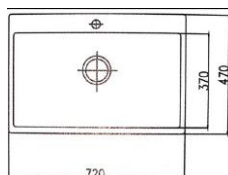

Code: OR-TKA460G

Overall size: 460*460*200mm
Depth: 10mm
Installation: Topmount

Code: OR-TKA480G

Overall size: 480*480*200mm

Cut out Size: 10mm

Installation: Topmount

Code: OR-TKA7845G

Overall size: 780*450*200mm

Cut out Size: 10mm

Installation: Undermount

Code: OR-TKA8052G

Overall size: 800*520*220mm

Depth: 10mm

Installation: Topmount

Code: OR-TKA6045G

Overall size: 600*450*200mm Cut
out Size: 10mm Installation:
Topmount

Code: OR-TKA7247G

Overall size: 720*470*200mm Cut
out Size: 10mm Installation:
Topmount

Code: OR-TKA6845G

Overall size: 680*450*200mm
Depth: 10mm Installation:
Undermount

Code: OR-TKA8450G

Overall size: 840*500*200mm Cut out Size: 10mm Installation: Topmount