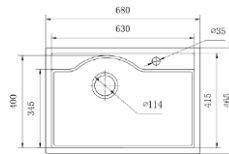

Code: OR-TKA7043G

Overall size: 700*430*200mm Cut out Size: 10mm Installation: Topmount

Code: OR-TKA7545G

Overall size: 750*450*200mm Depth: 10mm Installation: Topmount

Code: OR-TKA8246G

Overall size: 820*460*200mm
Cut out Size: 10mm
Installation: Topmount

Code: OR-TKA7847G

Overall size: 780*470*200mm
Cut out Size: 10mm
Installation: Topmount

Code: OR-TKA6044G

Overall size: 600*440*200mm
Depth: 10mm
Installation: Topmount

Code: OR-TKA6845GA

Overall size: 680*450*200mm Cut
out Size: 10mm Installation:
Topmount

Code: OR-TKA7545G

Overall size: 750*450*200mm Cut
out Size: 10mm Installation:
Topmount

Code: OR-TKA8047G

Overall size: 800*470*200
Depth: 10mm Installation:
Topmount

Code: OR-TKA6847GA

Overall size: 680*470*200mm Cut
out Size: 10mm Installation:
Topmount

Code: OR-TKA6847GB

Overall size: 785*480*200mm Cut
out Size: 10mm Installation:
Topmount

Code: OR-TKA7848G

Overall size: 785*480*200mm
Depth: 10mm Installation:
Topmount

Code: OR-TKA8248G

Overall size: 820*480*200mm
Cut out Size: 10mm
Installation: Topmount