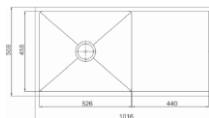

Code: OR-TDS1217

Overall size: 1016*508*228 mm

Installation: Undermount