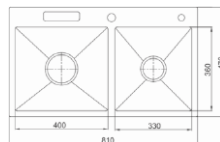

| Code: **OR-TDS2108**

Overall size: 810*470*220

Cut out Size: 810*470*R5

Installation: Flushmount/ Topmount