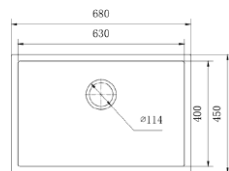

Code: OR-TKA11449G

Overall size: 1145*490*210mm
Depth: 10mm
Installation: Topmount

Code: OR-TKA11549G

Overall size: 1150*490*215mm
Cut out Size: 10mm Installation:
Topmount

Code: OR-TKA11450G

Overall size: 1140*500*220 Cut
out Size: 10mm Installation:
Topmount

Code: OR-TKA460G

Overall size: 460*460*200mm
Depth: 10mm
Installation: Topmount

Code: OR-TKA480G

Overall size: 480*480*200mm

Cut out Size: 10mm

Installation: Topmount

Code: OR-TKA7845G

Overall size: 780*450*200mm

Cut out Size: 10mm

Installation: Undermount

Code: OR-TKA8052G

Overall size: 800*520*220mm

Depth: 10mm

Installation: Topmount

Code: OR-TKA6045G

Overall size: 600*450*200mm Cut
out Size: 10mm Installation:
Topmount

Code: OR-TKA7247G

Overall size: 720*470*200mm Cut
out Size: 10mm Installation:
Topmount

Code: OR-TKA6845G

Overall size: 680*450*200mm
Depth: 10mm Installation:
Undermount

Code: OR-TKA8450G

Overall size: 840*500*200mm Cut out Size: 10mm Installation: Topmount