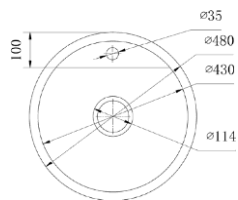

Code: OR-TKA460G

Overall size: 460*460*200mm
Depth: 10mm
Installation: Topmount

Code: OR-TKA480G

Overall size: 480*480*200mm

Cut out Size: 10mm

Installation: Topmount

Code: OR-TKA7845G

Overall size: 780*450*200mm