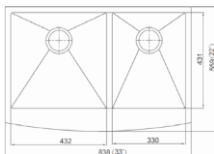

| Code: OR-TDS2110

Overall size: 33''*22''*10''
Installation: Apron Front