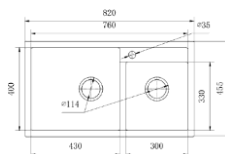

Code: OR-TKA7247G

Overall size: 720*470*200mm Cut
out Size: 10mm Installation:
Topmount

Code: OR-TKA6845G

Overall size: 680*450*200mm
Depth: 10mm Installation:
Undermount

Code: OR-TKA8450G

Overall size: 840*500*200mm Cut out Size: 10mm Installation: Topmount

Code: OR-TKA7043G

Overall size: 700*430*200mm Cut out Size: 10mm Installation: Topmount

Code: OR-TKA7545G

Overall size: 750*450*200mm Depth: 10mm Installation: Topmount

Code: OR-TKA8246G

Overall size: 820*460*200mm
Cut out Size: 10mm
Installation: Topmount

Code: OR-TKA7847G

Overall size: 780*470*200mm
Cut out Size: 10mm
Installation: Topmount

Code: OR-TKA6044G

Overall size: 600*440*200mm
Depth: 10mm
Installation: Topmount

Code: OR-TKA6845GA

Overall size: 680*450*200mm Cut
out Size: 10mm Installation:
Topmount