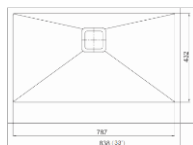

Overall size: 580*430*215 mm

Installation: Undermount

| Code: OR-TDS1104

Overall size: 700*450*220 mm

Installation: Undermount

STYLE

Different LifeStyle,
The Same **LIFE DREAM**

| Code: OR-TDS1108

Overall size: 730*455*220 mm

Installation: Topmount

| Code: OR-TDS1109

Overall size: 680*430*220 mm

Installation: Topmount

| Code: OR-TDS2104

Overall size: 760*130*210 mm

Installation: Topmount

ENJOY LIFE
By ORUB

| Code: OR-TDS1119

Overall size: 24''*18''*10''

Installation: Undermount

| Code: OR-TDS1204

Overall size: 736''*437''*215''

Cut out Size: 710 * 410

Installation: Topmount / Flushmount

| Code: OR-TDS1215

Overall size: 33''*22''*10''

Installation: Apron Front

| Code: OR-TDS1216

Overall size: 700*465*220 mm

Installation: Topmount

| Code: OR-TDS1801

Overall size: 800*600*230 mm