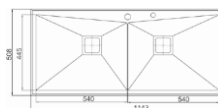

Overall size: 860*470*220

Cut out Size: 860*470*R5

Installation: Topmount/ Flushmount

Code: **OR-TDS2210**

Overall size: 1143*508*228 mm

Depth: -

Installation: Topmount

Code: **OR-TDS2801**

Overall size: 900*600*230 mm

Depth: -

Installation: Integrated Sink

Our products are designed to make everything you do more convenient, beautiful and dependable.

ENJOY LIFE
By ORUB

Code: **OR-TDS2202**

Overall size: 960*450*220 mm