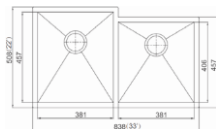

Code: OR-TDS5602

Overall size: 785×430×220 mm
Installation: Topmount / Undermount

Code: **OR-TDS5603**

Overall size: 810*430*220 mm
Installation: Topmount/ Undermount

Code: **OR-TDS5605**

Overall size: 820*450*225 mm
Installation: Topmount/ Undermount

Code: **OR-TDS5608**

Overall size: 780*450*215 mm
Installation: Topmount/ Undermount

Code: **OR-TDS5615**

Overall size: 770*420*210 mm
Installation: Topmount/ Undermount

| Code: **OR-TDS2113**

Overall size: 33'*22'*10'
Depth: - **Installation:**
Undermount