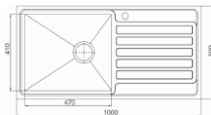

| Code: **OR-TDS1701**

Overall size: 1000*500*220 mm

Installation: Topmount