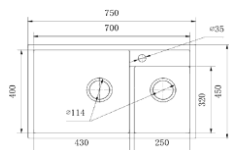

Cut out Size: 10mm

Installation: Undermount

Code: OR-TKA8052G

Overall size: 800*520*220mm

Depth: 10mm

Installation: Topmount

Code: OR-TKA6045G

Overall size: 600*450*200mm Cut
out Size: 10mm Installation:
Topmount

Code: OR-TKA7247G

Overall size: 720*470*200mm Cut
out Size: 10mm Installation:
Topmount

Code: OR-TKA6845G

Overall size: 680*450*200mm
Depth: 10mm Installation:
Undermount

Code: OR-TKA8450G

Overall size: 840*500*200mm Cut out Size: 10mm Installation: Topmount

Code: OR-TKA7043G

Overall size: 700*430*200mm Cut out Size: 10mm Installation: Topmount

Code: OR-TKA7545G

Overall size: 750*450*200mm Depth: 10mm Installation: Topmount

Code: OR-TKA8246G

Overall size: 820*460*200mm
Cut out Size: 10mm
Installation: Topmount