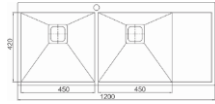

Depth: -

Installation: Topmount

| Code: **OR-TDS2211**

Overall size: 1200*500*220 mm

Depth: -

Installation: Topmount

| Code: **OR-TDS2701**

Overall size: 1200*500*220 mm