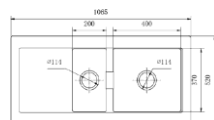

Overall size: 580*430*215 mm

Installation: Undermount

| Code: OR-TDS1104

Overall size: 700*450*220 mm

Installation: Undermount

STYLE

Different LifeStyle,
The Same **LIFE DREAM**

| Code: OR-TDS1108

Code: OR-TKA3218GD

Overall size: 320*180*100mm
Depth: 10mm Installation:
Undermount

Code: OR-TKA3219GD

Overall size: 320*190*100mm
Cut out Size: 10mm
Installation: Undermount

Code: OR-TKA8649G

Overall size: 860*490*200mm
Cut out Size: 10mm
Installation: Topmount

Code: OR-TKA11449G

Overall size: 1145*490*210mm
Depth: 10mm
Installation: Topmount

Code: OR-TKA11549G

Overall size: 1150*490*215mm
Cut out Size: 10mm Installation:
Topmount

Code: OR-TKA11450G

Overall size: 1140*500*220 Cut
out Size: 10mm Installation:
Topmount