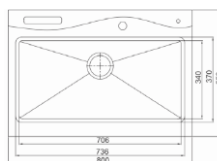

Overall size: 730*455*220 mm

Installation: Topmount

| Code: OR-TDS1109

Overall size: 680*430*220 mm

Installation: Topmount

| Code: OR-TDS2104

Overall size: 760*130*210 mm

Installation: Topmount

| Code: OR-TDS1215

Overall size: 33''*22''*10''

Installation: Apron Front

| Code: OR-TDS1216

Overall size: 700*465*220 mm

Installation: Topmount

| Code: OR-TDS1801

Overall size: 800*600*230 mm

Installation: Integrated Sink

| Code: OR-TDS1803

Overall size: 800*550*220 mm

Installation: Integrated Sink

Code: OR-TDS1205

Overall size: 860*500*230

Cut out Size: 835*475*R10

Installation: Topmount/ Flushmount