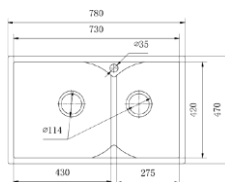

Cut out Size: 10mm

Installation: Undermount

Code: OR-TKA8052G

Overall size: 800*520*220mm

Depth: 10mm

Installation: Topmount

Code: OR-TKA6045G

Overall size: 600*450*200mm Cut
out Size: 10mm Installation:
Topmount

Code: OR-TKA7247G

Overall size: 720*470*200mm Cut
out Size: 10mm Installation:
Topmount

Code: OR-TKA6845G

Overall size: 680*450*200mm
Depth: 10mm Installation:
Undermount

Code: OR-TKA8450G

Overall size: 840*500*200mm Cut out Size: 10mm Installation: Topmount

Code: OR-TKA7043G

Overall size: 700*430*200mm Cut out Size: 10mm Installation: Topmount

Code: OR-TKA7545G

Overall size: 750*450*200mm Depth: 10mm Installation: Topmount

Code: OR-TKA8246G

Overall size: 820*460*200mm
Cut out Size: 10mm
Installation: Topmount

Code: OR-TKA7847G

Overall size: 780*470*200mm
Cut out Size: 10mm
Installation: Topmount

Code: OR-TKA6044G

Overall size: 600*440*200mm
Depth: 10mm
Installation: Topmount

Code: OR-TKA6845GA

Overall size: 680*450*200mm Cut
out Size: 10mm Installation:
Topmount