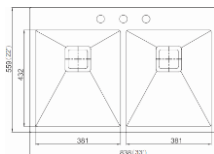

Installation: Flushmount/ Topmount

| Code: OR-TDS2109U

Overall size: 810*455*220 Cut
out Size: 770*422*R15
Installation: Topmount

| Code: OR-TDS2110

Overall size: 33''*22''*10''
Installation: Apron Front

| Code: OR-TDS2112

Overall size: 33''*22''*10''
Installation: Topmount

A **Modern**
Range of
Pressed Sink

Code: OR-TDS1818

Overall size: 18'*18'*7' (455*455*180 mm)
Depth: 7'
Installation: Undermount

Code: OR-TDS2318

Overall size: 23'*18'*9' (584*457*228 mm)
Depth: 9'
Installation: Undermount