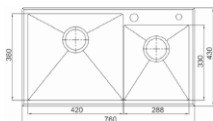

Overall size: 580*430*215 mm

Installation: Undermount

| Code: OR-TDS1104

Overall size: 700*450*220 mm

Installation: Undermount

STYLE

Different LifeStyle,
The Same **LIFE DREAM**

| Code: OR-TDS1108

Overall size: 730*455*220 mm

Installation: Topmount

| Code: OR-TDS1109

Overall size: 680*430*220 mm

Installation: Topmount

| Code: OR-TDS2104

Overall size: 760*130*210 mm

Installation: Topmount

ENJOY LIFE
By ORUB

| Code: OR-TDS1119

Overall size: 24''*18''*10''

Installation: Undermount

| Code: OR-TDS1204

Overall size: 736''*437''*215''

Cut out Size: 710 * 410

Installation: Topmount / Flushmount