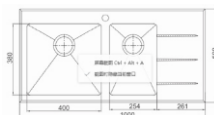

ENJOY LIFE

By ORUB

TOP-MOUNT SINKS

| Code: OR-TDS1901

Overall size: 680*480*220 mm

Installation: Topmount

| Code: OR-TDS1902

Overall size: 860*500*220 mm

Installation: Topmount

| Code: OR-TDS2901

Overall size: 1000*500*220 mm

Installation: Topmount

Code: OR-TDS2902

Overall size: 860*500*220 mm

Installation: Topmount

Code: OR-TDS2903

Overall size: 1160*500*220 mm

Installation: Topmount

Code: **OR-TDS5618**

Overall size: 780*420*210 mm
Installation: Topmount/ Undermount

Code: **OR-TDS5701**

Overall size: 770*410*230 mm
Installation: Topmount/ Undermount