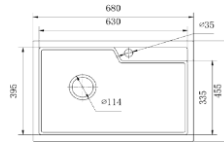

Code: OR-TKA7043G

Overall size: 700*430*200mm Cut out Size: 10mm Installation: Topmount

Code: OR-TKA7545G

Overall size: 750*450*200mm Depth: 10mm Installation: Topmount

Code: OR-TKA8246G

Overall size: 820*460*200mm
Cut out Size: 10mm
Installation: Topmount

Code: OR-TKA7847G

Overall size: 780*470*200mm
Cut out Size: 10mm
Installation: Topmount

Code: OR-TKA6044G

Overall size: 600*440*200mm
Depth: 10mm
Installation: Topmount

Code: OR-TKA6845GA

Overall size: 680*450*200mm Cut
out Size: 10mm Installation:
Topmount

Code: OR-TKA7545G

Overall size: 750*450*200mm Cut
out Size: 10mm Installation:
Topmount

Code: OR-TKA8047G

Overall size: 800*470*200
Depth: 10mm Installation:
Topmount

Code: OR-TKA6847GA

Overall size: 680*470*200mm Cut
out Size: 10mm Installation:
Topmount

Code: OR-TKA6847GB

Overall size: 785*480*200mm Cut
out Size: 10mm Installation:
Topmount

Code: OR-TKA7848G

Overall size: 785*480*200mm
Depth: 10mm Installation:
Topmount

Code: OR-TKA8248G

Overall size: 820*480*200mm
Cut out Size: 10mm
Installation: Topmount