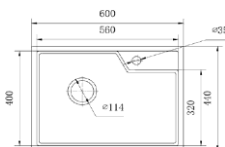

Code: OR-TKA7247G

Overall size: 720*470*200mm Cut
out Size: 10mm Installation:
Topmount

Code: OR-TKA6845G

Overall size: 680*450*200mm
Depth: 10mm Installation:
Undermount

Code: OR-TKA8450G

Overall size: 840*500*200mm Cut out Size: 10mm Installation: Topmount

Code: OR-TKA7043G

Overall size: 700*430*200mm Cut out Size: 10mm Installation: Topmount

Code: OR-TKA7545G

Overall size: 750*450*200mm Depth: 10mm Installation: Topmount

Code: OR-TKA8246G

Overall size: 820*460*200mm
Cut out Size: 10mm
Installation: Topmount

Code: OR-TKA7847G

Overall size: 780*470*200mm
Cut out Size: 10mm
Installation: Topmount

Code: OR-TKA6044G

Overall size: 600*440*200mm
Depth: 10mm
Installation: Topmount

Code: OR-TKA6845GA

Overall size: 680*450*200mm Cut
out Size: 10mm Installation:
Topmount