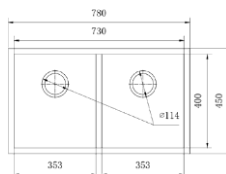

Code: OR-TKA11449G

Overall size: 1145*490*210mm
Depth: 10mm
Installation: Topmount

Code: OR-TKA11549G

Overall size: 1150*490*215mm
Cut out Size: 10mm Installation:
Topmount

Code: OR-TKA11450G

Overall size: 1140*500*220 Cut
out Size: 10mm Installation:
Topmount

Code: OR-TKA460G

Overall size: 460*460*200mm
Depth: 10mm
Installation: Topmount

Code: OR-TKA480G

Overall size: 480*480*200mm

Cut out Size: 10mm

Installation: Topmount

Code: OR-TKA7845G

Overall size: 780*450*200mm

Cut out Size: 10mm

Installation: Undermount

Code: OR-TKA8052G

Overall size: 800*520*220mm

Depth: 10mm

Installation: Topmount

Code: OR-TKA6045G

Overall size: 600*450*200mm Cut
out Size: 10mm Installation:
Topmount