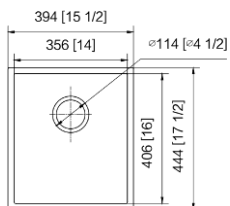

Code: OR-TKA1715GS

Overall size: 175*155*80mm
Cut out Size: 10mm Installation:
Undermount