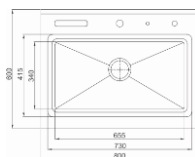

Overall size: 730*455*220 mm

Installation: Topmount

| Code: OR-TDS1109

Overall size: 680*430*220 mm

Installation: Topmount

| Code: OR-TDS2104

Overall size: 760*130*210 mm

Installation: Topmount

| Code: OR-TDS1215

Overall size: 33''*22''*10''

Installation: Apron Front

| Code: OR-TDS1216

Overall size: 700*465*220 mm

Installation: Topmount

| Code: OR-TDS1801

Overall size: 800*600*230 mm

Installation: Integrated Sink

| Code: OR-TDS1803

Overall size: 800*550*220 mm

Installation: Integrated Sink

Code: OR-TDS1205

Overall size: 860*500*230

Cut out Size: 835*475*R10

Installation: Topmount/ Flushmount