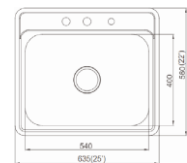

Overall size: 33''*22''*10''
Installation: Topmount

A **Modern**
Range of
Pressed Sink

Code: OR-TDS1818

Overall size: 18'*18'*7' (455*455*180 mm)
Depth: 7'
Installation: Undermount

Code: OR-TDS2318

Overall size: 23'*18'*9' (584*457*228 mm)
Depth: 9'
Installation: Undermount

Code: OR-TDS2320

Overall size: 23'*20'*9' (584*508*228 mm)
Depth: 9'
Installation: Topmount

Code: OR-TDS2522

Overall size: 25'*22'*9' (635*560*228 mm)
Depth: 9'
Installation: Topmount

Code: OR-TDS3118A

Overall size: 31" x 18" x 9" (787*457*228 mm)