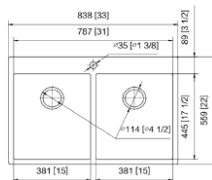

Overall size: 580*430*215 mm

Installation: Undermount

| Code: OR-TDS1104

Overall size: 700*450*220 mm

Installation: Undermount

STYLE

Different LifeStyle,
The Same **LIFE DREAM**

| Code: OR-TDS1108

Overall size: 730*455*220 mm

Installation: Topmount

| Code: OR-TDS1109

Overall size: 680*430*220 mm

Installation: Topmount

| Code: OR-TDS2104

Overall size: 760*130*210 mm

Installation: Topmount

Cut out Size: 935*425*/R10

Installation: Topmount

Code: **OR-TDS2203**

Overall size: 1000*500*220 mm

Cut out Size: 975*475*/R20

Installation: Topmount

Code: **OR-TDS2209**

Overall size: 1160*510*228 mm

Depth: -

Installation: Topmount

**G
R
A
N
I
T
E**

ENJOY LIFE
By **ORUB**

Code: OR-TKA3322GD

Overall size: 330*220*100mm Cut out
Size: 10mm Installation: Topmount

Code: OR-TKA3021GA

Overall size: 330*210*100mm Cut out
Size: 10mm Installation: Undermount