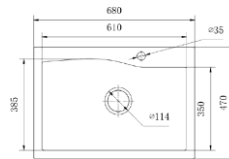

Code: OR-TKA7847G

Overall size: 780*470*200mm
Cut out Size: 10mm
Installation: Topmount

Code: OR-TKA6044G

Overall size: 600*440*200mm
Depth: 10mm
Installation: Topmount

Code: OR-TKA6845GA

Overall size: 680*450*200mm Cut
out Size: 10mm Installation:
Topmount

Code: OR-TKA7545G

Overall size: 750*450*200mm Cut
out Size: 10mm Installation:
Topmount

Code: OR-TKA8047G

Overall size: 800*470*200
Depth: 10mm Installation:
Topmount

Code: OR-TKA6847GA

Overall size: 680*470*200mm Cut
out Size: 10mm Installation:
Topmount

Code: OR-TKA6847GB

Overall size: 785*480*200mm Cut
out Size: 10mm Installation:
Topmount

Code: OR-TKA7848G

Overall size: 785*480*200mm
Depth: 10mm Installation:
Topmount

Code: OR-TKA8248G

Overall size: 820*480*200mm
Cut out Size: 10mm
Installation: Topmount