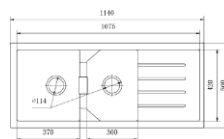

Code: OR-TKA11449G

Overall size: 1145*490*210mm
Depth: 10mm
Installation: Topmount

Code: OR-TKA11549G

Overall size: 1150*490*215mm
Cut out Size: 10mm Installation:
Topmount

Code: OR-TKA11450G

Overall size: 1140*500*220 Cut
out Size: 10mm Installation:
Topmount

Code: OR-TKA460G

Overall size: 460*460*200mm
Depth: 10mm
Installation: Topmount

Code: OR-TKA480G

Overall size: 480*480*200mm

Cut out Size: 10mm

Installation: Topmount

Code: OR-TKA7845G

Overall size: 780*450*200mm