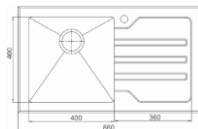

ENJOY LIFE

By ORUB

TOP-MOUNT SINKS

| Code: OR-TDS1901

Overall size: 680*480*220 mm

Installation: Topmount

| Code: OR-TDS1902

Overall size: 860*500*220 mm

Installation: Topmount

| Code: OR-TDS2901

Overall size: 1000*500*220 mm

Installation: Topmount

Code: OR-TDS2902

Overall size: 860*500*220 mm

Installation: Topmount

Code: OR-TDS2903

Overall size: 1160*500*220 mm

Installation: Topmount

Code: **OR-TDS5618**

Overall size: 780*420*210 mm
Installation: Topmount/ Undermount

Code: **OR-TDS5701**

Overall size: 770*410*230 mm
Installation: Topmount/ Undermount