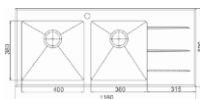

ENJOY LIFE

By ORUB

TOP-MOUNT SINKS

| Code: OR-TDS1901

Overall size: 680*480*220 mm

Installation: Topmount

| Code: OR-TDS1902

Overall size: 860*500*220 mm

Installation: Topmount

| Code: OR-TDS2901

Overall size: 1000*500*220 mm

Installation: Topmount

Code: OR-TDS2902

Overall size: 860*500*220 mm

Installation: Topmount

Code: OR-TDS2903

Overall size: 1160*500*220 mm

Installation: Topmount

Code: **OR-TDS5618**

Overall size: 780*420*210 mm
Installation: Topmount/ Undermount

Code: **OR-TDS5701**

Overall size: 770*410*230 mm
Installation: Topmount/ Undermount

Code: **OR-TDS5703**

Overall size: 775*455*230 mm
Installation: Topmount/ Undermount

Code: **OR-TDS5705**

Overall size: 820*450*230 mm
Installation: Topmount/ Undermount

Code: OR-TDS5708

Overall size: 835*475*230 mm
Installation: Topmount/ Undermount