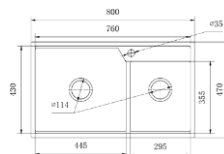

Code: OR-TKA7043G

Overall size: 700*430*200mm Cut out Size: 10mm Installation: Topmount

Code: OR-TKA7545G

Overall size: 750*450*200mm Depth: 10mm Installation: Topmount

Code: OR-TKA8246G

Overall size: 820*460*200mm
Cut out Size: 10mm
Installation: Topmount

Code: OR-TKA7847G

Overall size: 780*470*200mm
Cut out Size: 10mm
Installation: Topmount

Code: OR-TKA6044G

Overall size: 600*440*200mm
Depth: 10mm
Installation: Topmount

Code: OR-TKA6845GA

Overall size: 680*450*200mm Cut
out Size: 10mm Installation:
Topmount

Code: OR-TKA7545G

Overall size: 750*450*200mm Cut
out Size: 10mm Installation:
Topmount

Code: OR-TKA8047G

Overall size: 800*470*200
Depth: 10mm Installation:
Topmount

Code: OR-TKA6847GA

Overall size: 680*470*200mm Cut
out Size: 10mm Installation:
Topmount

Code: OR-TKA6847GB

Overall size: 785*480*200mm Cut
out Size: 10mm Installation:
Topmount

Code: OR-TKA7848G

Overall size: 785*480*200mm
Depth: 10mm Installation:
Topmount

Code: OR-TKA8248G

Overall size: 820*480*200mm
Cut out Size: 10mm
Installation: Topmount