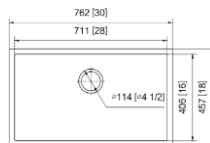

Overall size: 580*430*215 mm

Installation: Undermount

| Code: OR-TDS1104

Overall size: 700*450*220 mm

Installation: Undermount

STYLE

Different LifeStyle,
The Same **LIFE DREAM**

| Code: OR-TDS1108

Overall size: 730*455*220 mm

Installation: Topmount

| Code: OR-TDS1109

Overall size: 680*430*220 mm

Installation: Topmount

| Code: OR-TDS2104

Overall size: 760*130*210 mm

Installation: Topmount

Code: OR-TKA3322GA

Overall size: 330*220*100mm
Depth: 10mm Installation:
Undermount

Code: OR-TKA1715GS

Overall size: 175*155*80mm
Cut out Size: 10mm Installation:
Undermount

Code: OR-TKA3018GS

Overall size: 320*180*100mm
Cut out Size: 10mm Installation:
Undermount

Code: OR-TKA3218GD

Overall size: 320*180*100mm
Depth: 10mm Installation:
Undermount

Code: OR-TKA3219GD

Overall size: 320*190*100mm
Cut out Size: 10mm
Installation: Undermount

Code: OR-TKA8649G

Overall size: 860*490*200mm
Cut out Size: 10mm
Installation: Topmount