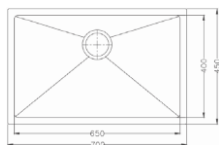

Overall size: 580*430*215 mm

Installation: Undermount

| Code: OR-TDS1104

Overall size: 700*450*220 mm

Installation: Undermount

STYLE

Different LifeStyle,
The Same **LIFE DREAM**

| Code: OR-TDS1108

Overall size: 730*455*220 mm

Installation: Topmount

| Code: OR-TDS1109

Overall size: 680*430*220 mm

Installation: Topmount

| Code: OR-TDS2104

Overall size: 760*130*210 mm

Installation: Topmount