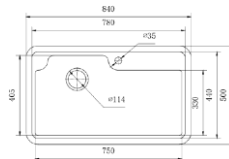

Cut out Size: 10mm

Installation: Undermount

Code: OR-TKA8052G

Overall size: 800*520*220mm

Depth: 10mm

Installation: Topmount

Code: OR-TKA6045G

Overall size: 600*450*200mm Cut
out Size: 10mm Installation:
Topmount

Code: OR-TKA7247G

Overall size: 720*470*200mm Cut
out Size: 10mm Installation:
Topmount

Code: OR-TKA6845G

Overall size: 680*450*200mm
Depth: 10mm Installation:
Undermount

Code: OR-TKA8450G

Overall size: 840*500*200mm Cut out Size: 10mm Installation: Topmount

Code: OR-TKA7043G

Overall size: 700*430*200mm Cut out Size: 10mm Installation: Topmount

Code: OR-TKA7545G

Overall size: 750*450*200mm Depth: 10mm Installation: Topmount

Code: OR-TKA8246G

Overall size: 820*460*200mm
Cut out Size: 10mm
Installation: Topmount