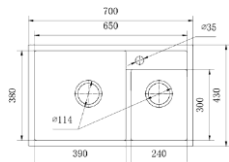

Cut out Size: 10mm

Installation: Undermount

Code: OR-TKA8052G

Overall size: 800*520*220mm

Depth: 10mm

Installation: Topmount

Code: OR-TKA6045G

Overall size: 600*450*200mm Cut
out Size: 10mm Installation:
Topmount

Code: OR-TKA7247G

Overall size: 720*470*200mm Cut
out Size: 10mm Installation:
Topmount

Code: OR-TKA6845G

Overall size: 680*450*200mm
Depth: 10mm Installation:
Undermount

Code: OR-TKA8450G

Overall size: 840*500*200mm Cut out Size: 10mm Installation: Topmount

Code: OR-TKA7043G

Overall size: 700*430*200mm Cut out Size: 10mm Installation: Topmount

Code: OR-TKA7545G

Overall size: 750*450*200mm Depth: 10mm Installation: Topmount

Code: OR-TKA8246G

Overall size: 820*460*200mm
Cut out Size: 10mm
Installation: Topmount