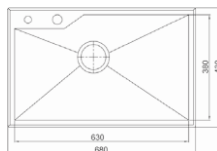

Overall size: 730*455*220 mm

Installation: Topmount

| Code: OR-TDS1109

Overall size: 680*430*220 mm

Installation: Topmount

| Code: OR-TDS2104

Overall size: 760*130*210 mm

Installation: Topmount