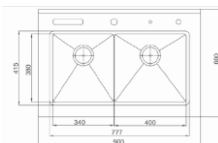

Overall size: 580*430*215 mm

Installation: Undermount

| Code: OR-TDS1104

Overall size: 700*450*220 mm

Installation: Undermount

STYLE

Different LifeStyle,
The Same **LIFE DREAM**

| Code: OR-TDS1108

| Code: **OR-TDS2114**

Overall size: 32'*18'*10'
Depth: - **Installation:**
Undermount

| Code: **OR-TDS2201**

Overall size: 838*498*220 mm
Cut out Size: 810*470*R20
Installation: Topmount

Code: **OR-TDS2208**

Overall size: 860*470*220

Cut out Size: 860*470*R5

Installation: Topmount/ Flushmount

Code: **OR-TDS2210**

Overall size: 1143*508*228 mm

Depth: -

Installation: Topmount

Code: **OR-TDS2801**

Overall size: 900*600*230 mm

Depth: -

Installation: Integrated Sink

Our products are designed to make everything you do more convenient, beautiful and dependable.

ENJOY LIFE
By ORUB

Code: **OR-TDS2202**

Overall size: 960*450*220 mm