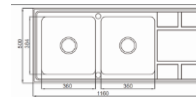

Code: **OR-TDS5703**

Overall size: 775*455*230 mm
Installation: Topmount/ Undermount

Code: **OR-TDS5705**

Overall size: 820*450*230 mm
Installation: Topmount/ Undermount

Code: OR-TDS5708

Overall size: 835*475*230 mm
Installation: Topmount/ Undermount

Code: OR-TDS5709

Overall size: 920*440*230 mm
Installation: Topmount/ Undermount

Code: OR-TDS5712

Overall size: 830*480*230 mm
Installation: Topmount/ Undermount

Code: OR-TDS9245H

Overall size: 920*440*230 mm
Installation: Topmount/ Undermount

Code: OR-TDS5713

Overall size: 950*460*230 mm
Installation: Topmount/ Undermount

Code: OR-TDS11650A

Overall size: 1160*500*225 mm
Installation: Topmount

Code: OR-TDS11650B

Overall size: 1160*500*225 mm
Installation: Topmount

Code: OR-TDS11650C

Overall size: 1160*500*225 mm

Installation: Topmount

Code: OR-TDS12050

Overall size: 1200*600*225 mm

Installation: Topmount

Code: OR-TDS12050A

Overall size: 1200*500*225 mm