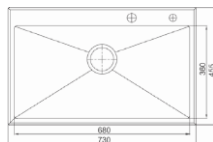

Overall size: 580*430*215 mm

Installation: Undermount

| Code: OR-TDS1104

Overall size: 700*450*220 mm

Installation: Undermount

STYLE

Different LifeStyle,
The Same **LIFE DREAM**

| Code: OR-TDS1108

Overall size: 730*455*220 mm

Installation: Topmount

| Code: OR-TDS1109

Overall size: 680*430*220 mm

Installation: Topmount

| Code: OR-TDS2104

Overall size: 760*130*210 mm

Installation: Topmount