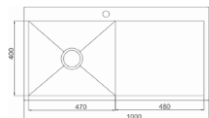

Installation: Integrated Sink

| Code: OR-TDS1803

Overall size: 800*550*220 mm

Installation: Integrated Sink

Code: OR-TDS1205

Overall size: 860*500*230

Cut out Size: 835*475*R10

Installation: Topmount/ Flushmount

Code: OR-TDS1217

Overall size: 1016*508*228 mm

Installation: Undermount

Code: OR-TDS1218

Overall size: 1000*500*228 mm

Installation: Topmount

| Code: **OR-TDS1701**

Overall size: 1000*500*220 mm