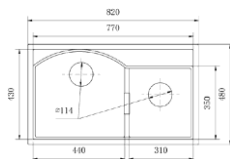

Code: OR-TKA7847G

Overall size: 780*470*200mm
Cut out Size: 10mm
Installation: Topmount

Code: OR-TKA6044G

Overall size: 600*440*200mm
Depth: 10mm
Installation: Topmount

Code: OR-TKA6845GA

Overall size: 680*450*200mm Cut
out Size: 10mm Installation:
Topmount

Code: OR-TKA7545G

Overall size: 750*450*200mm Cut
out Size: 10mm Installation:
Topmount

Code: OR-TKA8047G

Overall size: 800*470*200
Depth: 10mm Installation:
Topmount

Code: OR-TKA6847GA

Overall size: 680*470*200mm Cut
out Size: 10mm Installation:
Topmount

Code: OR-TKA6847GB

Overall size: 785*480*200mm Cut
out Size: 10mm Installation:
Topmount

Code: OR-TKA7848G

Overall size: 785*480*200mm
Depth: 10mm Installation:
Topmount

Code: OR-TKA8248G

Overall size: 820*480*200mm
Cut out Size: 10mm
Installation: Topmount