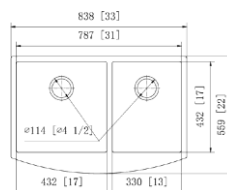

Code: OR-TKA3322GA

Overall size: 330*220*100mm
Depth: 10mm Installation:
Undermount