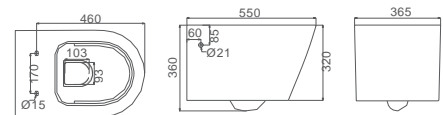

OR-HTH019

Flushing Principle:
Wall Hung Toilet

Size: 670 x 365 x 800 mm

Optional Accessories:
Soft-closing seat cover