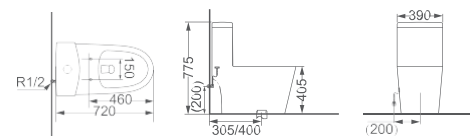

OR-052

Flushing Principle: Siphonic
One-piece Toilet

Size: 720 x 390 x 775 mm

Optional Accessories:
Soft-closing seat cover