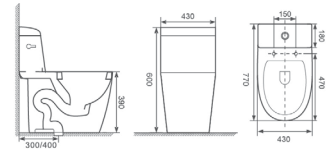

Size: 690 x 395 x 650 mm

Optional Accessories:
Soft-closing seat cover

OR-B0024

Flushing Principle: Siphonic
One-piece Toilet

Size: 690 x 360 x 695 mm

Optional Accessories:
Soft-closing seat cover

OR-B0025

Flushing Principle: Siphonic
One-piece Toilet

Size: 720 x 410 x 710 mm

Optional Accessories:
Soft-closing seat cover

OR-B0026

Flushing Principle: Siphonic
One-piece Toilet

Size: 620 x 350 x 695 mm

Optional Accessories:
Soft-closing seat cover

OR-B0028

Flushing Principle: Siphonic
One-piece Toilet

Size: 730 x 380 x 750 mm

Optional Accessories:
Soft-closing seat cover

OR-B0029

Flushing Principle: Siphonic
One-piece Toilet

Size: 770 x 430 x 600 mm

Optional Accessories:
Soft-closing seat cover

OR-B0030

Flushing Principle: Siphonic
One-piece Toilet

Size: 670 x 380 x 760 mm

Optional Accessories:
Soft-closing seat cover

OR-B0031

Flushing Principle: Siphonic
One-piece Toilet

Size: 740 x 410 x 785 mm

Optional Accessories:
Soft-closing seat cover

OR-B0032

Flushing Principle: Siphonic
One-piece Toilet