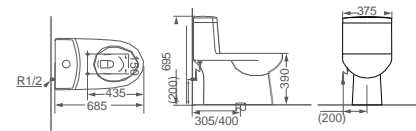

OR-046

Flushing Principle: Siphonic
One-piece Toilet

Size: 700 x 370 x 715 mm

Optional Accessories:
Soft-closing seat cover

OR-047

Flushing Principle: Siphonic
One-piece Toilet

Size: 700 x 380 x 725 mm

Optional Accessories:
Soft-closing seat cover

OR-048

Flushing Principle: Siphonic
One-piece Toilet

Size: 730 x 420 x 735 mm

Optional Accessories:
Soft-closing seat cover

OR-049

Flushing Principle: Siphonic
One-piece Toilet

Size: 710 x 370 x 820 mm

Optional Accessories:
Soft-closing seat cover

OR-050

Flushing Principle: Siphonic
One-piece Toilet

Size: 685 x 375 x 695 mm

Optional Accessories:
Soft-closing seat cover

OR-051

Flushing Principle: Siphonic
One-piece Toilet

Size: 740 x 460 x 745 mm

Optional Accessories:
Soft-closing seat cover