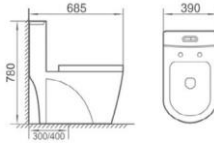

OR-011

Flushing Principle: Eddy One-piece Toilet

Size: 660 x 360 x 740 mm

Optional Accessories:
Soft-closing seat cover

OR-012

Flushing Principle: Eddy One-piece Toilet

Size: 660 x 350 x 710 mm

Optional Accessories:
Soft-closing seat cover

OR-021

Flushing Principle: Eddy One-piece Toilet

Size: 720 x 360 x 770 mm

Optional Accessories:
Soft-closing seat cover

OR-036

Flushing Principle: Eddy One-piece Toilet

Size: 700 x 425 x 775 mm

Optional Accessories:
Soft-closing seat cover

OR-037

Flushing Principle: Eddy One-piece Toilet

Size: 700 x 410 x 770 mm

Optional Accessories:
Soft-closing seat cover

OR-038

Flushing Principle: Eddy One-piece Toilet

Size: 665 x 375 x 700 mm

Optional Accessories:
Soft-closing seat cover

OR-040

Flushing Principle: Eddy One-piece Toilet

Size: 685 x 390 x 780 mm

Optional Accessories:
Soft-closing seat cover

OR-045

Flushing Principle: Eddy One-piece Toilet

Size: 705 x 425 x 790 mm

Optional Accessories:
Soft-closing seat cover