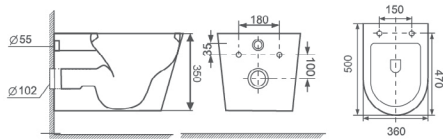

OR-HAB013

Flushing Principle:
Wall Hung Toilet

Size: 500 x 360 x 350 mm

Optional Accessories:
Soft-closing seat cover