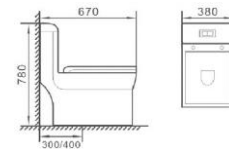

Size: 690 x 370 x 720 mm

Optional Accessories:
Soft-closing seat cover

OR-B0041

Flushing Principle: Siphonic
One-piece Toilet

Size: 620 x 370 x 760 mm

Optional Accessories:
Soft-closing seat cover

OR-N002

Flushing Principle: Siphonic
One-piece Toilet

Size: 745 x 455 x 745 mm

Optional Accessories:
Soft-closing seat cover

OR-N006

Flushing Principle: Siphonic
One-piece Toilet

Size: 670 x 380 x 780 mm

Optional Accessories:
Soft-closing seat cover

A black and white photograph showing two hands, one slightly behind the other, completely covered in a thick, white, viscous substance that resembles frosting or glaze. The substance is dripping down the fingers and wrists, creating a textured, sculptural effect. The background is a plain, light color.

ANTI-BACTERIA
GLAZE

OR-C2061

Flushing Principle: Siphonic
One-piece Toilet

Size: 670 x 380 x 795 mm

Optional Accessories:
Soft-closing seat cover

OR-C1991

Flushing Principle: Siphonic
One-piece Toilet

Size: 710 x 365 x 710 mm