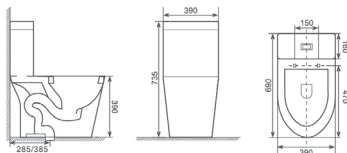

Size: 670 x 380 x 760 mm

Optional Accessories:
Soft-closing seat cover

OR-B0031

Flushing Principle: Siphonic
One-piece Toilet

Size: 740 x 410 x 785 mm

Optional Accessories:
Soft-closing seat cover

OR-B0032

Flushing Principle: Siphonic
One-piece Toilet

Size: 620 x 365 x 760 mm

Optional Accessories:
Soft-closing seat cover

OR-B0037

Flushing Principle: Siphonic
One-piece Toilet

Size: 730 x 380 x 730 mm

Optional Accessories:
Soft-closing seat cover

OR-B0038

Flushing Principle: Siphonic
One-piece Toilet

Size: 690 x 390 x 735 mm

Optional Accessories:
Soft-closing seat cover

OR-B0039

Flushing Principle: Siphonic
One-piece Toilet

Size: 730 x 370 x 730 mm

Optional Accessories:
Soft-closing seat cover

OR-B0040

Flushing Principle: Siphonic
One-piece Toilet