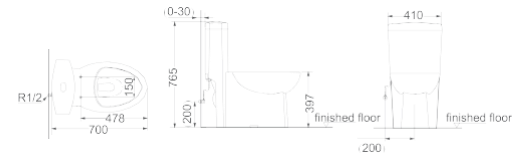

OR-019

Flushing Principle: Siphonic
One-piece Toilet

Size: 735 x 380 x 705 mm

Optional Accessories:
Soft-closing seat cover

OR-020

Flushing Principle: Siphonic
One-piece Toilet

Size: 730 x 400 x 816 mm

Optional Accessories:
Soft-closing seat cover

OR-021

Flushing Principle: Siphonic
One-piece Toilet

Size: 750 x 485 x 700 mm

Optional Accessories:
Soft-closing seat cover

OR-022

Flushing Principle: Siphonic
One-piece Toilet

Size: 700 x 410 x 765 mm

Optional Accessories:
Soft-closing seat cover

OR-023

Flushing Principle: Siphonic
One-piece Toilet

Size: 695 x 400 x 770 mm

Optional Accessories:
Soft-closing seat cover

OR-024

Flushing Principle: Siphonic
One-piece Toilet

Size: 750 x 420 x 690 mm

Optional Accessories:
Soft-closing seat cover