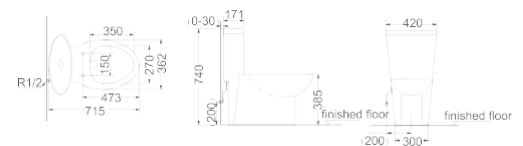

OR-013

Flushing Principle: Siphonic
One-piece Toilet

Size: 715 x 360 x 715 mm

Optional Accessories:
Soft-closing seat cover

OR-014

Flushing Principle: Siphonic
One-piece Toilet

Size: 715 x 360 x 715 mm

Optional Accessories:
Soft-closing seat cover

OR-015

Flushing Principle: Siphonic
One-piece Toilet

Size: 700 x 370 x 735 mm

Optional Accessories:
Soft-closing seat cover

OR-016

Flushing Principle: Siphonic
One-piece Toilet

Size: 715 x 420 x 740 mm

Optional Accessories:
Soft-closing seat cover

OR-017

Flushing Principle: Siphonic
One-piece Toilet

Size: 700 x 385 x 740 mm

Optional Accessories:
Soft-closing seat cover

OR-018

Flushing Principle: Siphonic
One-piece Toilet

Size: 690 x 375 x 710 mm

Optional Accessories:
Soft-closing seat cover