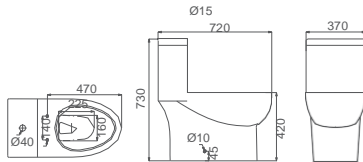

OR-031

Flushing Principle: Siphonic
One-piece Toilet

Size: 705 x 395 x 730 mm

Optional Accessories:
Soft-closing seat cover

OR-032

Flushing Principle: Siphonic
One-piece Toilet

Size: 690 x 370 x 780 mm

Optional Accessories:
Soft-closing seat cover

ENJOY LIFE

By ORUB

Toilets are
powerful clean
and **efficient**

OR-033

Flushing Principle: Siphonic
One-piece Toilet

Size: 720 x 370 x 730 mm

Optional Accessories:
Soft-closing seat cover

OR-034

Flushing Principle: Siphonic
One-piece Toilet

Size: 700 x 370 x 700 mm

Optional Accessories:
Soft-closing seat cover

OR-035

Flushing Principle: Siphonic
One-piece Toilet

Size: 730 x 405 x 750 mm

Optional Accessories:
Soft-closing seat cover