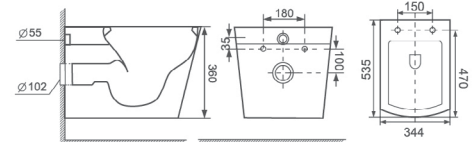

OR-N047

Flushing Principle:
Wall Hung Toilet

Size: 560 x 430 x 350 mm

Optional Accessories:
Soft-closing seat cover

OR-HAB001

Flushing Principle:
Wall Hung Toilet

Size: 535 x 344 x 360 mm

Optional Accessories:
Soft-closing seat cover