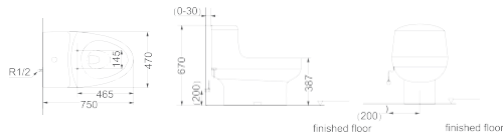

OR-021

Flushing Principle: Siphonic
One-piece Toilet

Size: 750 x 485 x 700 mm

Optional Accessories:
Soft-closing seat cover

OR-022

Flushing Principle: Siphonic
One-piece Toilet

Size: 700 x 410 x 765 mm

Optional Accessories:
Soft-closing seat cover

OR-023

Flushing Principle: Siphonic
One-piece Toilet

Size: 695 x 400 x 770 mm

Optional Accessories:
Soft-closing seat cover

OR-024

Flushing Principle: Siphonic
One-piece Toilet

Size: 750 x 420 x 690 mm

Optional Accessories:
Soft-closing seat cover

OR-025

Flushing Principle: Siphonic
One-piece Toilet

Size: 750 x 470 x 670 mm

Optional Accessories:
Soft-closing seat cover

OR-026

Flushing Principle: Siphonic
One-piece Toilet

Size: 690 x 370 x 750 mm

Optional Accessories:
Soft-closing seat cover