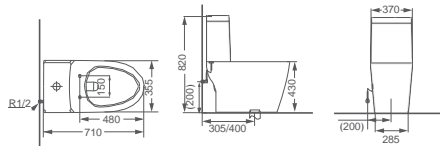

OR-048

Flushing Principle: Siphonic
One-piece Toilet

Size: 730 x 420 x 735 mm

Optional Accessories:
Soft-closing seat cover

OR-049

Flushing Principle: Siphonic
One-piece Toilet

Size: 710 x 370 x 820 mm

Optional Accessories:
Soft-closing seat cover

OR-050

Flushing Principle: Siphonic
One-piece Toilet

Size: 685 x 375 x 695 mm

Optional Accessories:
Soft-closing seat cover

OR-051

Flushing Principle: Siphonic
One-piece Toilet

Size: 740 x 460 x 745 mm

Optional Accessories:
Soft-closing seat cover