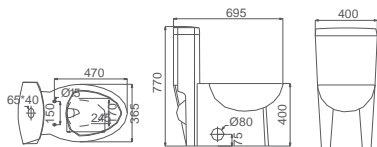

OR-019

Flushing Principle: Siphonic
One-piece Toilet

Size: 735 x 380 x 705 mm

Optional Accessories:
Soft-closing seat cover

OR-020

Flushing Principle: Siphonic
One-piece Toilet

Size: 730 x 400 x 816 mm

Optional Accessories:
Soft-closing seat cover

OR-021

Flushing Principle: Siphonic
One-piece Toilet

Size: 750 x 485 x 700 mm

Optional Accessories:
Soft-closing seat cover

OR-022

Flushing Principle: Siphonic
One-piece Toilet

Size: 700 x 410 x 765 mm

Optional Accessories:
Soft-closing seat cover

OR-023

Flushing Principle: Siphonic
One-piece Toilet

Size: 695 x 400 x 770 mm

Optional Accessories:
Soft-closing seat cover

OR-024

Flushing Principle: Siphonic
One-piece Toilet

Size: 750 x 420 x 690 mm

Optional Accessories:
Soft-closing seat cover