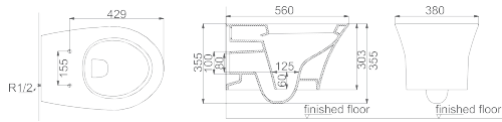

OR-HM004

Flushing Principle:
Wall Hung Toilet

Size: 560 x 355 x 420 mm

Optional Accessories:
Soft-closing seat cover

OR-HM005

Flushing Principle:
Wall Hung Toilet

Size: 555 x 350 x 345 mm

Optional Accessories:
Soft-closing seat cover

OR-HTH012

Flushing Principle:
Wall Hung Toilet

Size: 560 x 380 x 355 mm

Optional Accessories:
Soft-closing seat cover

OR-HTH013

Flushing Principle:
Wall Hung Toilet

Size: 515 x 365 x 365 mm

Optional Accessories:
Soft-closing seat cover