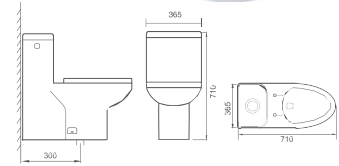

Size: 745 x 455 x 745 mm

Optional Accessories:
Soft-closing seat cover

OR-N006

Flushing Principle: Siphonic
One-piece Toilet

Size: 670 x 380 x 780 mm

Optional Accessories:
Soft-closing seat cover

A black and white photograph showing two hands, one slightly behind the other, completely covered in a thick, white, viscous substance that resembles frosting or glaze. The substance is dripping down the fingers and wrists, creating a textured, sculptural effect. The background is a plain, light color.

ANTI-BACTERIA
GLAZE

OR-C2061

Flushing Principle: Siphonic
One-piece Toilet

Size: 670 x 380 x 795 mm

Optional Accessories:
Soft-closing seat cover

OR-C1991

Flushing Principle: Siphonic
One-piece Toilet

Size: 710 x 365 x 710 mm

Optional Accessories:
Soft-closing seat cover

OR-C1231

Flushing Principle: Siphonic
One-piece Toilet

Size: 730 x 445 x 658 mm

Optional Accessories:
Soft-closing seat cover

Washdown One-Piece Toilet

OR-H001

Flushing Principle: Washdown
One-piece Toilet

Size: 635 x 350 x 700 mm

Optional Accessories:
Soft-closing seat cover

OR-H002

Flushing Principle: Washdown
One-piece Toilet

Size: 680 x 390 x 680 mm

Optional Accessories:
Soft-closing seat cover

OR-H003

Flushing Principle: Washdown
One-piece Toilet