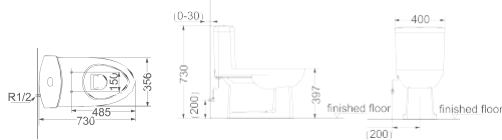

Size: 700 x 370 x 735 mm

Optional Accessories:
Soft-closing seat cover

OR-H004

Flushing Principle: Washdown
One-piece Toilet

Size: 695 x 385 x 745 mm

Optional Accessories:
Soft-closing seat cover

OR-H005

Flushing Principle: Washdown
One-piece Toilet

Size: 730 x 400 x 730 mm

Optional Accessories:
Soft-closing seat cover

OR-TH006

Flushing Principle: Washdown
One-piece Toilet

Size: 710 x 420 x 830 mm

Optional Accessories:
Soft-closing seat cover

OR-TH007

Flushing Principle: Washdown
One-piece Toilet