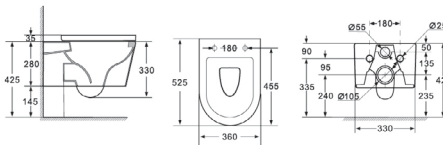

OR-HAB002

OR-HAB003

Flushing Principle:
Wall Hung Toilet

Size: 530 x 360 x 345 mm

Optional Accessories:
Soft-closing seat cover

OR-HAB013

Flushing Principle:
Wall Hung Toilet

Size: 500 x 360 x 350 mm

Optional Accessories:
Soft-closing seat cover

OR-HAB014

Flushing Principle:
Wall Hung Toilet

Size: 520 x 350 x 330 mm

Optional Accessories:
Soft-closing seat cover

OR-HAB015

Flushing Principle:
Wall Hung Toilet

Size: 525 x 360 x 330 mm

Optional Accessories:
Soft-closing seat cover

OR-HAB016

Flushing Principle:
Wall Hung Toilet

Size: 520 x 360 x 330 mm

Optional Accessories:
Soft-closing seat cover

A

wall-hung toilet makes it simple to clean beneath the bowl, and its smooth surfaces make it easy to wipe down.