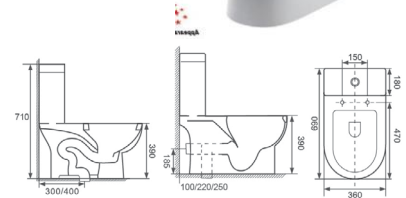

Size: 750 x 500 x 650 mm

Optional Accessories:
Soft-closing seat cover

OR-002

Flushing Principle: Siphonic
One-piece Toilet

Size: 660 x 370 x 720 mm

Optional Accessories:
Soft-closing seat cover

OR-003

Flushing Principle: Siphonic
One-piece Toilet

Size: 670 x 360 x 730 mm

Optional Accessories:
Soft-closing seat cover

OR-005

Flushing Principle: Siphonic
One-piece Toilet

Size: 690 x 360 x 710 mm

Optional Accessories:
Soft-closing seat cover

OR-B0023

Flushing Principle: Siphonic
One-piece Toilet

Size: 690 x 395 x 650 mm

Optional Accessories:
Soft-closing seat cover

OR-B0024

Flushing Principle: Siphonic
One-piece Toilet

Size: 690 x 360 x 695 mm

Optional Accessories:
Soft-closing seat cover

OR-B0025

Flushing Principle: Siphonic
One-piece Toilet