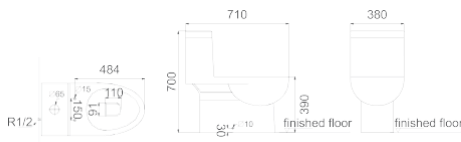

OR-TH007

Flushing Principle: Washdown
One-piece Toilet

Size: 710 x 380 x 700 mm

Optional Accessories:
Soft-closing seat cover