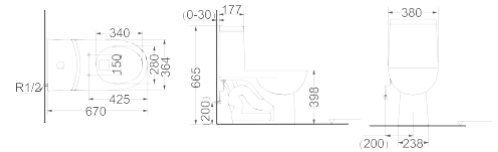

OR-013

Flushing Principle: Siphonic
One-piece Toilet

Size: 715 x 360 x 715 mm

Optional Accessories:
Soft-closing seat cover

OR-014

Flushing Principle: Siphonic
One-piece Toilet

Size: 715 x 360 x 715 mm

Optional Accessories:
Soft-closing seat cover

OR-015

Flushing Principle: Siphonic
One-piece Toilet

Size: 700 x 370 x 735 mm

Optional Accessories:
Soft-closing seat cover

OR-016

Flushing Principle: Siphonic
One-piece Toilet

Size: 715 x 420 x 740 mm

Optional Accessories:
Soft-closing seat cover