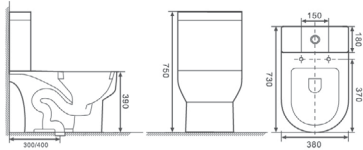

Size: 690 x 395 x 650 mm

Optional Accessories:
Soft-closing seat cover

OR-B0024

Flushing Principle: Siphonic
One-piece Toilet

Size: 690 x 360 x 695 mm

Optional Accessories:
Soft-closing seat cover

OR-B0025

Flushing Principle: Siphonic
One-piece Toilet

Size: 720 x 410 x 710 mm

Optional Accessories:
Soft-closing seat cover

OR-B0026

Flushing Principle: Siphonic
One-piece Toilet

Size: 620 x 350 x 695 mm

Optional Accessories:
Soft-closing seat cover

OR-B0028

Flushing Principle: Siphonic
One-piece Toilet

Size: 730 x 380 x 750 mm

Optional Accessories:
Soft-closing seat cover

OR-B0029

Flushing Principle: Siphonic
One-piece Toilet

Size: 770 x 430 x 600 mm

Optional Accessories:
Soft-closing seat cover

OR-B0030

Flushing Principle: Siphonic
One-piece Toilet