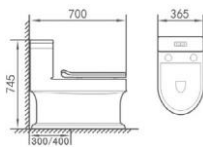

Flushing Principle: Air Pressure
Type One Piece Toilet

Size: 700 x 385 x 720 mm

Optional Accessories:
Soft-closing seat cover

OR-001

Flushing Principle: Eddy One-
piece Toilet

Size: 730 x 410 x 745 mm

Optional Accessories:
Soft-closing seat cover

OR-003

Flushing Principle: Eddy One-
piece Toilet

Size: 700 x 365 x 745 mm

Optional Accessories:
Soft-closing seat cover

OR-004

Flushing Principle: Eddy One-
piece Toilet

Size: 685 x 390 x 775 mm

Optional Accessories:
Soft-closing seat cover