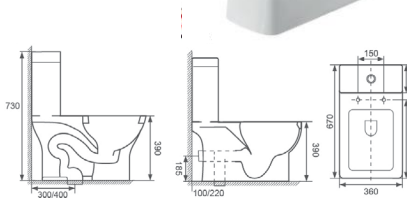

OR-052

Flushing Principle: Siphonic
One-piece Toilet

Size: 720 x 390 x 775 mm

Optional Accessories:
Soft-closing seat cover

ENJOY LIFE
By ORUB

A WIDE
SELECTION

OR-053

Flushing Principle: Siphonic
One-piece Toilet

Size: 750 x 500 x 650 mm

Optional Accessories:
Soft-closing seat cover

OR-002

Flushing Principle: Siphonic
One-piece Toilet

Size: 660 x 370 x 720 mm

Optional Accessories:
Soft-closing seat cover

OR-003

Flushing Principle: Siphonic
One-piece Toilet

Size: 670 x 360 x 730 mm

Optional Accessories:
Soft-closing seat cover

OR-005

Flushing Principle: Siphonic
One-piece Toilet

Size: 690 x 360 x 710 mm

Optional Accessories:
Soft-closing seat cover

OR-B0023

Flushing Principle: Siphonic
One-piece Toilet