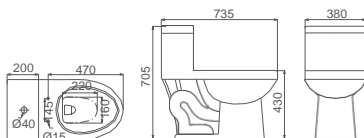

OR-015

Flushing Principle: Siphonic
One-piece Toilet

Size: 700 x 370 x 735 mm

Optional Accessories:
Soft-closing seat cover

OR-016

Flushing Principle: Siphonic
One-piece Toilet

Size: 715 x 420 x 740 mm

Optional Accessories:
Soft-closing seat cover

OR-017

Flushing Principle: Siphonic
One-piece Toilet

Size: 700 x 385 x 740 mm

Optional Accessories:
Soft-closing seat cover

OR-018

Flushing Principle: Siphonic
One-piece Toilet

Size: 690 x 375 x 710 mm

Optional Accessories:
Soft-closing seat cover

OR-019

Flushing Principle: Siphonic
One-piece Toilet

Size: 735 x 380 x 705 mm

Optional Accessories:
Soft-closing seat cover

OR-020

Flushing Principle: Siphonic
One-piece Toilet

Size: 730 x 400 x 816 mm

Optional Accessories:
Soft-closing seat cover