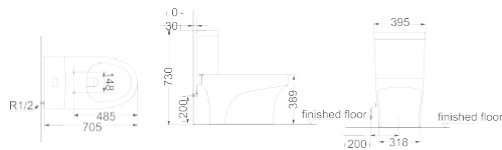

OR-027

Flushing Principle: Siphonic
One-piece Toilet

Size: 695 x 400 x 765 mm

Optional Accessories:
Soft-closing seat cover

OR-028

Flushing Principle: Siphonic
One-piece Toilet

Size: 700 x 400 x 725 mm

Optional Accessories:
Soft-closing seat cover

OR-029

Flushing Principle: Siphonic
One-piece Toilet

Size: 730 x 460 x 715 mm

Optional Accessories:
Soft-closing seat cover

OR-030

Flushing Principle: Siphonic
One-piece Toilet

Size: 725 x 435 x 755 mm

Optional Accessories:
Soft-closing seat cover

OR-031

Flushing Principle: Siphonic
One-piece Toilet

Size: 705 x 395 x 730 mm

Optional Accessories:
Soft-closing seat cover

OR-032

Flushing Principle: Siphonic
One-piece Toilet

Size: 690 x 370 x 780 mm

Optional Accessories:
Soft-closing seat cover