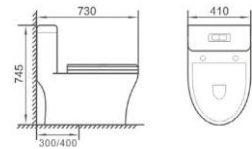

Flushing Principle: Air Pressure
Type One Piece Toilet

Size: 700 x 385 x 720 mm

Optional Accessories:
Soft-closing seat cover

OR-001

Flushing Principle: Eddy One-
piece Toilet

Size: 730 x 410 x 745 mm

Optional Accessories:
Soft-closing seat cover

OR-003

Flushing Principle: Eddy One-
piece Toilet

Size: 700 x 365 x 745 mm

Optional Accessories:
Soft-closing seat cover

OR-004

Flushing Principle: Eddy One-
piece Toilet

Size: 685 x 390 x 775 mm

Optional Accessories:
Soft-closing seat cover

OR-005

Flushing Principle: Eddy One-piece Toilet

Size: 700 x 395 x 645 mm

Optional Accessories:
Soft-closing seat cover

OR-010

Flushing Principle: Eddy One-piece Toilet

Size: 640 x 350 x 730 mm

Optional Accessories:
Soft-closing seat cover