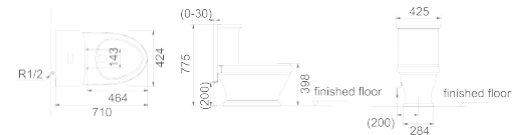

Flushing Principle: Siphonic
One-piece Toilet

Size: 700 x 370 x 700 mm

Optional Accessories:
Soft-closing seat cover

OR-035

Flushing Principle: Siphonic
One-piece Toilet

Size: 730 x 405 x 750 mm

Optional Accessories:
Soft-closing seat cover

OR-036

Flushing Principle: Siphonic
One-piece Toilet

Size: 710 x 425 x 775 mm

Optional Accessories:
Soft-closing seat cover

OR-037

Flushing Principle: Siphonic
One-piece Toilet

Size: 700 x 365 x 750 mm

Optional Accessories:
Soft-closing seat cover