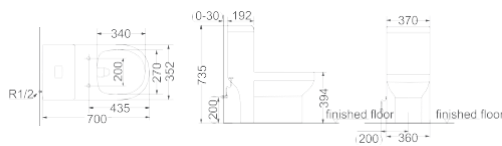

OR-013

Flushing Principle: Siphonic
One-piece Toilet

Size: 715 x 360 x 715 mm

Optional Accessories:
Soft-closing seat cover

OR-014

Flushing Principle: Siphonic
One-piece Toilet

Size: 715 x 360 x 715 mm

Optional Accessories:
Soft-closing seat cover

OR-015

Flushing Principle: Siphonic
One-piece Toilet

Size: 700 x 370 x 735 mm

Optional Accessories:
Soft-closing seat cover

OR-016

Flushing Principle: Siphonic
One-piece Toilet

Size: 715 x 420 x 740 mm

Optional Accessories:
Soft-closing seat cover