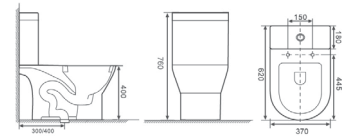

Size: 690 x 390 x 735 mm

Optional Accessories:
Soft-closing seat cover

OR-B0039

Flushing Principle: Siphonic
One-piece Toilet

Size: 730 x 370 x 730 mm

Optional Accessories:
Soft-closing seat cover

OR-B0040

Flushing Principle: Siphonic
One-piece Toilet

Size: 690 x 370 x 720 mm

Optional Accessories:
Soft-closing seat cover

OR-B0041

Flushing Principle: Siphonic
One-piece Toilet

Size: 620 x 370 x 760 mm

Optional Accessories:
Soft-closing seat cover

OR-N002

Flushing Principle: Siphonic
One-piece Toilet

Size: 745 x 455 x 745 mm

Optional Accessories:
Soft-closing seat cover

OR-N006

Flushing Principle: Siphonic
One-piece Toilet

Size: 670 x 380 x 780 mm

Optional Accessories:
Soft-closing seat cover

A black and white photograph showing two hands, one slightly behind the other, completely covered in a thick, white, viscous substance that resembles frosting or glaze. The substance is dripping down the fingers and wrists, creating a textured, sculptural effect. The background is a plain, light color.