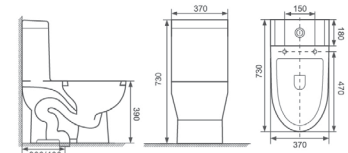

Size: 620 x 365 x 760 mm

Optional Accessories:
Soft-closing seat cover

OR-B0037

Flushing Principle: Siphonic
One-piece Toilet

Size: 730 x 380 x 730 mm

Optional Accessories:
Soft-closing seat cover

OR-B0038

Flushing Principle: Siphonic
One-piece Toilet

Size: 690 x 390 x 735 mm

Optional Accessories:
Soft-closing seat cover

OR-B0039

Flushing Principle: Siphonic
One-piece Toilet

Size: 730 x 370 x 730 mm

Optional Accessories:
Soft-closing seat cover

OR-B0040

Flushing Principle: Siphonic
One-piece Toilet

Size: 690 x 370 x 720 mm

Optional Accessories:
Soft-closing seat cover

OR-B0041

Flushing Principle: Siphonic
One-piece Toilet

Size: 620 x 370 x 760 mm

Optional Accessories:
Soft-closing seat cover

OR-N002

Flushing Principle: Siphonic
One-piece Toilet

Size: 745 x 455 x 745 mm

Optional Accessories:
Soft-closing seat cover

OR-N006

Flushing Principle: Siphonic
One-piece Toilet

Size: 670 x 380 x 780 mm

Optional Accessories:
Soft-closing seat cover

A black and white photograph showing two hands, one slightly behind the other, completely covered in a thick, white, viscous substance that resembles frosting or glaze. The substance is dripping down the fingers and wrists, creating a textured, sculptural effect. The background is a plain, light color.