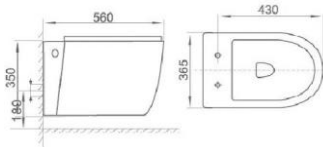

Size: 700 x 370 x 800 mm

Optional Accessories:
Soft-closing seat cover

OR-B0034

Flushing Principle: Washdown
One-piece Toilet

Size: 680 x 370 x 790 mm

Optional Accessories:
Soft-closing seat cover

OR-B0227

Flushing Principle: Washdown
One-piece Toilet

Size: 680 x 380 x 760 mm

Optional Accessories:
Soft-closing seat cover

Wall Hung Toilet

If you're looking to keep your bathroom clean while saving precious floor space, you're not alone. Especially in small bathrooms and powder rooms, square footage is a precious commodity. Orton wall-hung toilets provide space-saving solutions that are easy to clean.

OR-N047

Flushing Principle:
Wall Hung Toilet

Size: 560 x 430 x 350 mm

Optional Accessories:
Soft-closing seat cover

OR-HAB001

Flushing Principle:
Wall Hung Toilet

Size: 535 x 344 x 360 mm

Optional Accessories:
Soft-closing seat cover