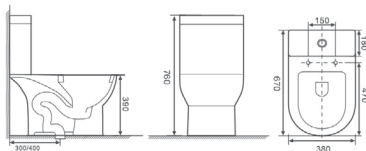

Size: 690 x 395 x 650 mm

Optional Accessories:
Soft-closing seat cover

OR-B0024

Flushing Principle: Siphonic
One-piece Toilet

Size: 690 x 360 x 695 mm

Optional Accessories:
Soft-closing seat cover

OR-B0025

Flushing Principle: Siphonic
One-piece Toilet

Size: 720 x 410 x 710 mm

Optional Accessories:
Soft-closing seat cover

OR-B0026

Flushing Principle: Siphonic
One-piece Toilet

Size: 620 x 350 x 695 mm

Optional Accessories:
Soft-closing seat cover

OR-B0028

Flushing Principle: Siphonic
One-piece Toilet

Size: 730 x 380 x 750 mm

Optional Accessories:
Soft-closing seat cover

OR-B0029

Flushing Principle: Siphonic
One-piece Toilet

Size: 770 x 430 x 600 mm

Optional Accessories:
Soft-closing seat cover

OR-B0030

Flushing Principle: Siphonic
One-piece Toilet

Size: 670 x 380 x 760 mm

Optional Accessories:
Soft-closing seat cover

OR-B0031

Flushing Principle: Siphonic
One-piece Toilet

Size: 740 x 410 x 785 mm

Optional Accessories:
Soft-closing seat cover

OR-B0032

Flushing Principle: Siphonic
One-piece Toilet