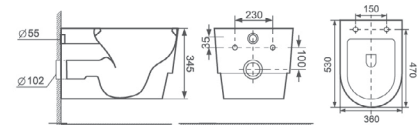

OR-N047

Flushing Principle:
Wall Hung Toilet

Size: 560 x 430 x 350 mm

Optional Accessories:
Soft-closing seat cover

OR-HAB001

Flushing Principle:
Wall Hung Toilet

Size: 535 x 344 x 360 mm

Optional Accessories:
Soft-closing seat cover

OR-HAB002

OR-HAB003

Flushing Principle:
Wall Hung Toilet

Size: 530 x 360 x 345 mm

Optional Accessories:
Soft-closing seat cover

OR-HAB013

Flushing Principle:
Wall Hung Toilet

Size: 500 x 360 x 350 mm