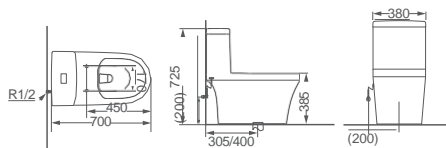

OR-046

Flushing Principle: Siphonic
One-piece Toilet

Size: 700 x 370 x 715 mm

Optional Accessories:
Soft-closing seat cover

OR-047

Flushing Principle: Siphonic
One-piece Toilet

Size: 700 x 380 x 725 mm

Optional Accessories:
Soft-closing seat cover

OR-048

Flushing Principle: Siphonic
One-piece Toilet

Size: 730 x 420 x 735 mm

Optional Accessories:
Soft-closing seat cover

OR-049

Flushing Principle: Siphonic
One-piece Toilet

Size: 710 x 370 x 820 mm

Optional Accessories:
Soft-closing seat cover