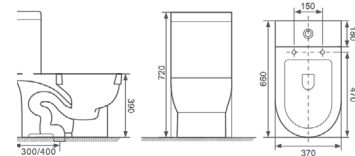

OR-050

Flushing Principle: Siphonic
One-piece Toilet

Size: 685 x 375 x 695 mm

Optional Accessories:
Soft-closing seat cover

OR-051

Flushing Principle: Siphonic
One-piece Toilet

Size: 740 x 460 x 745 mm

Optional Accessories:
Soft-closing seat cover

OR-052

Flushing Principle: Siphonic
One-piece Toilet

Size: 720 x 390 x 775 mm

Optional Accessories:
Soft-closing seat cover

ENJOY LIFE
By ORUB

A WIDE
SELECTION

OR-053

Flushing Principle: Siphonic
One-piece Toilet

Size: 750 x 500 x 650 mm

Optional Accessories:
Soft-closing seat cover

OR-002

Flushing Principle: Siphonic
One-piece Toilet

Size: 660 x 370 x 720 mm

Optional Accessories:
Soft-closing seat cover

OR-003

Flushing Principle: Siphonic
One-piece Toilet

Size: 670 x 360 x 730 mm

Optional Accessories:
Soft-closing seat cover

OR-005

Flushing Principle: Siphonic
One-piece Toilet

Size: 690 x 360 x 710 mm

Optional Accessories:
Soft-closing seat cover

OR-B0023

Flushing Principle: Siphonic
One-piece Toilet