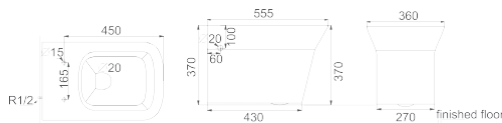

OR-HTH014

Flushing Principle:
Wall Hung Toilet

Size: 555 x 360 x 370 mm

Optional Accessories:
Soft-closing seat cover