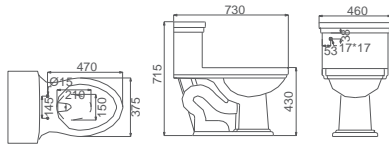

OR-025

Flushing Principle: Siphonic
One-piece Toilet

Size: 750 x 470 x 670 mm

Optional Accessories:
Soft-closing seat cover

OR-026

Flushing Principle: Siphonic
One-piece Toilet

Size: 690 x 370 x 750 mm

Optional Accessories:
Soft-closing seat cover

OR-027

Flushing Principle: Siphonic
One-piece Toilet

Size: 695 x 400 x 765 mm

Optional Accessories:
Soft-closing seat cover

OR-028

Flushing Principle: Siphonic
One-piece Toilet

Size: 700 x 400 x 725 mm

Optional Accessories:
Soft-closing seat cover

OR-029

Flushing Principle: Siphonic
One-piece Toilet

Size: 730 x 460 x 715 mm

Optional Accessories:
Soft-closing seat cover

OR-030

Flushing Principle: Siphonic
One-piece Toilet

Size: 725 x 435 x 755 mm

Optional Accessories:
Soft-closing seat cover