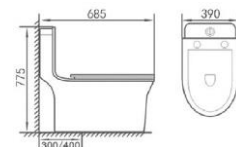

Flushing Principle: Air Pressure
Type One Piece Toilet

Size: 700 x 385 x 720 mm

Optional Accessories:
Soft-closing seat cover

OR-001

Flushing Principle: Eddy One-
piece Toilet

Size: 730 x 410 x 745 mm

Optional Accessories:
Soft-closing seat cover

OR-003

Flushing Principle: Eddy One-
piece Toilet

Size: 700 x 365 x 745 mm

Optional Accessories:
Soft-closing seat cover

OR-004

Flushing Principle: Eddy One-
piece Toilet

Size: 685 x 390 x 775 mm

Optional Accessories:
Soft-closing seat cover

OR-005

Flushing Principle: Eddy One-piece Toilet

Size: 700 x 395 x 645 mm

Optional Accessories:
Soft-closing seat cover

OR-010

Flushing Principle: Eddy One-piece Toilet

Size: 640 x 350 x 730 mm

Optional Accessories:
Soft-closing seat cover