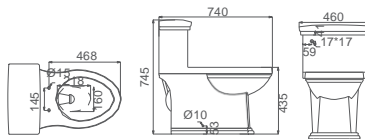

OR-048

Flushing Principle: Siphonic
One-piece Toilet

Size: 730 x 420 x 735 mm

Optional Accessories:
Soft-closing seat cover

OR-049

Flushing Principle: Siphonic
One-piece Toilet

Size: 710 x 370 x 820 mm

Optional Accessories:
Soft-closing seat cover

OR-050

Flushing Principle: Siphonic
One-piece Toilet

Size: 685 x 375 x 695 mm

Optional Accessories:
Soft-closing seat cover

OR-051

Flushing Principle: Siphonic
One-piece Toilet

Size: 740 x 460 x 745 mm

Optional Accessories:
Soft-closing seat cover

OR-052

Flushing Principle: Siphonic
One-piece Toilet

Size: 720 x 390 x 775 mm

Optional Accessories:
Soft-closing seat cover

ENJOY LIFE
By ORUB

A WIDE
SELECTION

OR-053

Flushing Principle: Siphonic
One-piece Toilet