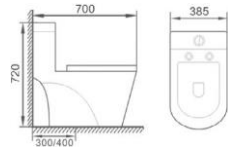

Flushing Principle: Air Pressure
Type One Piece Toilet

Size: 700 x 385 x 720 mm

Optional Accessories:
Soft-closing seat cover

OR-001

Flushing Principle: Eddy One-
piece Toilet

Size: 730 x 410 x 745 mm

Optional Accessories:
Soft-closing seat cover