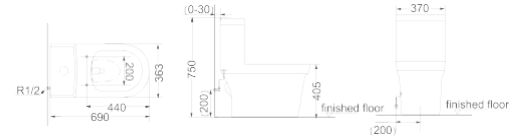

OR-023

Flushing Principle: Siphonic
One-piece Toilet

Size: 695 x 400 x 770 mm

Optional Accessories:
Soft-closing seat cover

OR-024

Flushing Principle: Siphonic
One-piece Toilet

Size: 750 x 420 x 690 mm

Optional Accessories:
Soft-closing seat cover

OR-025

Flushing Principle: Siphonic
One-piece Toilet

Size: 750 x 470 x 670 mm

Optional Accessories:
Soft-closing seat cover

OR-026

Flushing Principle: Siphonic
One-piece Toilet

Size: 690 x 370 x 750 mm

Optional Accessories:
Soft-closing seat cover

OR-027

Flushing Principle: Siphonic
One-piece Toilet

Size: 695 x 400 x 765 mm

Optional Accessories:
Soft-closing seat cover

OR-028

Flushing Principle: Siphonic
One-piece Toilet

Size: 700 x 400 x 725 mm

Optional Accessories:
Soft-closing seat cover