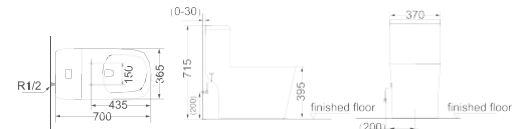

OR-046

Flushing Principle: Siphonic
One-piece Toilet

Size: 700 x 370 x 715 mm

Optional Accessories:
Soft-closing seat cover