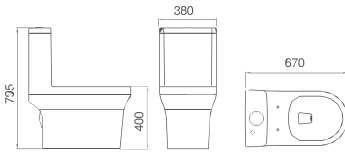

Size: 745 x 455 x 745 mm

Optional Accessories:
Soft-closing seat cover

OR-N006

Flushing Principle: Siphonic
One-piece Toilet

Size: 670 x 380 x 780 mm

Optional Accessories:
Soft-closing seat cover

A black and white photograph showing two hands, one slightly behind the other, completely covered in a thick, white, viscous substance that resembles frosting or glaze. The substance is dripping down the fingers and wrists, creating a textured, sculptural effect. The background is a plain, light color.

ANTI-BACTERIA
GLAZE

OR-C2061

Flushing Principle: Siphonic
One-piece Toilet

Size: 670 x 380 x 795 mm

Optional Accessories:
Soft-closing seat cover

OR-C1991

Flushing Principle: Siphonic
One-piece Toilet

Size: 710 x 365 x 710 mm

Optional Accessories:
Soft-closing seat cover

OR-C1231

Flushing Principle: Siphonic
One-piece Toilet

Size: 730 x 445 x 658 mm

Optional Accessories:
Soft-closing seat cover

Washdown One-Piece Toilet

OR-H001

Flushing Principle: Washdown
One-piece Toilet