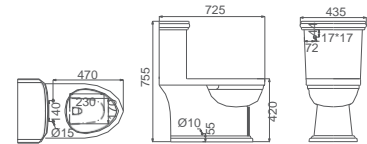

OR-027

Flushing Principle: Siphonic
One-piece Toilet

Size: 695 x 400 x 765 mm

Optional Accessories:
Soft-closing seat cover

OR-028

Flushing Principle: Siphonic
One-piece Toilet

Size: 700 x 400 x 725 mm

Optional Accessories:
Soft-closing seat cover

OR-029

Flushing Principle: Siphonic
One-piece Toilet

Size: 730 x 460 x 715 mm

Optional Accessories:
Soft-closing seat cover

OR-030

Flushing Principle: Siphonic
One-piece Toilet

Size: 725 x 435 x 755 mm

Optional Accessories:
Soft-closing seat cover

OR-031

Flushing Principle: Siphonic
One-piece Toilet

Size: 705 x 395 x 730 mm

Optional Accessories:
Soft-closing seat cover

OR-032

Flushing Principle: Siphonic
One-piece Toilet

Size: 690 x 370 x 780 mm

Optional Accessories:
Soft-closing seat cover