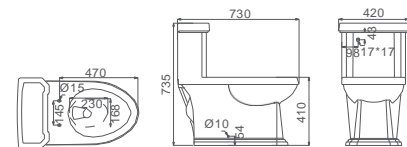

OR-044

Flushing Principle: Siphonic
One-piece Toilet

Size: 720 x 390 x 740 mm

Optional Accessories:
Soft-closing seat cover

OR-045

Flushing Principle: Siphonic
One-piece Toilet

Size: 700 x 370 x 770 mm

Optional Accessories:
Soft-closing seat cover

OR-046

Flushing Principle: Siphonic
One-piece Toilet

Size: 700 x 370 x 715 mm

Optional Accessories:
Soft-closing seat cover

OR-047

Flushing Principle: Siphonic
One-piece Toilet

Size: 700 x 380 x 725 mm

Optional Accessories:
Soft-closing seat cover

OR-048

Flushing Principle: Siphonic
One-piece Toilet

Size: 730 x 420 x 735 mm

Optional Accessories:
Soft-closing seat cover

OR-049

Flushing Principle: Siphonic
One-piece Toilet

Size: 710 x 370 x 820 mm

Optional Accessories:
Soft-closing seat cover