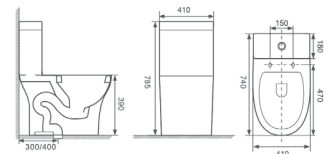

Size: 720 x 410 x 710 mm

Optional Accessories:
Soft-closing seat cover

OR-B0026

Flushing Principle: Siphonic
One-piece Toilet

Size: 620 x 350 x 695 mm

Optional Accessories:
Soft-closing seat cover

OR-B0028

Flushing Principle: Siphonic
One-piece Toilet

Size: 730 x 380 x 750 mm

Optional Accessories:
Soft-closing seat cover

OR-B0029

Flushing Principle: Siphonic
One-piece Toilet

Size: 770 x 430 x 600 mm

Optional Accessories:
Soft-closing seat cover

OR-B0030

Flushing Principle: Siphonic
One-piece Toilet

Size: 670 x 380 x 760 mm

Optional Accessories:
Soft-closing seat cover

OR-B0031

Flushing Principle: Siphonic
One-piece Toilet

Size: 740 x 410 x 785 mm

Optional Accessories:
Soft-closing seat cover

OR-B0032

Flushing Principle: Siphonic
One-piece Toilet

Size: 620 x 365 x 760 mm

Optional Accessories:
Soft-closing seat cover

OR-B0037

Flushing Principle: Siphonic
One-piece Toilet

Size: 730 x 380 x 730 mm

Optional Accessories:
Soft-closing seat cover

OR-B0038

Flushing Principle: Siphonic
One-piece Toilet