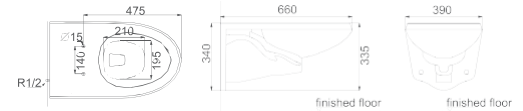

OR-HTH017

Flushing Principle:
Wall Hung Toilet

Size: 660 x 390 x 340 mm

Optional Accessories:
Soft-closing seat cover