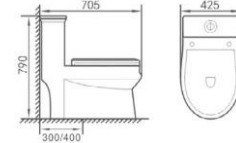

OR-021

Flushing Principle: Eddy One-piece Toilet

Size: 720 x 360 x 770 mm

Optional Accessories:
Soft-closing seat cover

OR-036

Flushing Principle: Eddy One-piece Toilet

Size: 700 x 425 x 775 mm

Optional Accessories:
Soft-closing seat cover

OR-037

Flushing Principle: Eddy One-piece Toilet

Size: 700 x 410 x 770 mm

Optional Accessories:
Soft-closing seat cover

OR-038

Flushing Principle: Eddy One-piece Toilet

Size: 665 x 375 x 700 mm

Optional Accessories:
Soft-closing seat cover

OR-040

Flushing Principle: Eddy One-piece Toilet

Size: 685 x 390 x 780 mm

Optional Accessories:
Soft-closing seat cover

OR-045

Flushing Principle: Eddy One-piece Toilet

Size: 705 x 425 x 790 mm

Optional Accessories:
Soft-closing seat cover

OR-016

Flushing Principle: Recoil One-piece Toilet

Size: 710 x 375 x 710 mm

Optional Accessories:
Soft-closing seat cover

To have sleek, continuous designs without crevices and joints that can harbor dirt and bacteria.