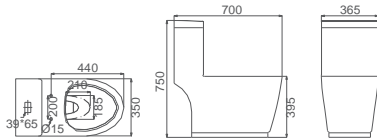

Flushing Principle: Siphonic
One-piece Toilet

Size: 700 x 370 x 700 mm

Optional Accessories:
Soft-closing seat cover

OR-035

Flushing Principle: Siphonic
One-piece Toilet

Size: 730 x 405 x 750 mm

Optional Accessories:
Soft-closing seat cover

OR-036

Flushing Principle: Siphonic
One-piece Toilet

Size: 710 x 425 x 775 mm

Optional Accessories:
Soft-closing seat cover

OR-037

Flushing Principle: Siphonic
One-piece Toilet

Size: 700 x 365 x 750 mm

Optional Accessories:
Soft-closing seat cover

OR-038

Flushing Principle: Siphonic
One-piece Toilet

Size: 705 x 410 x 750 mm

Optional Accessories:
Soft-closing seat cover

OR-039

Flushing Principle: Siphonic
One-piece Toilet

Size: 710 x 418 x 845 mm

Optional Accessories:
Soft-closing seat cover

OR-040

Flushing Principle: Siphonic
One-piece Toilet

Size: 695 x 360 x 765 mm

Optional Accessories:
Soft-closing seat cover

OR-041

Flushing Principle: Siphonic
One-piece Toilet

Size: 720 x 420 x 840 mm

Optional Accessories:
Soft-closing seat cover