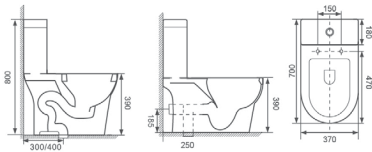

Size: 710 x 380 x 700 mm

Optional Accessories:
Soft-closing seat cover

OR-TH008

Flushing Principle: Washdown
One-piece Toilet

Size: 685 x 380 x 695 mm

Optional Accessories:
Soft-closing seat cover

OR-TH009

Flushing Principle: Washdown
One-piece Toilet

Size: 720 x 390 x 740 mm

Optional Accessories:
Soft-closing seat cover

OR-TH010

Flushing Principle: Washdown
One-piece Toilet

Size: 700 x 380 x 725 mm

Optional Accessories:
Soft-closing seat cover

OR-TH011

Flushing Principle: Washdown
One-piece Toilet

Size: 680 x 365 x 750 mm

Optional Accessories:
Soft-closing seat cover

OR-TH012

Flushing Principle: Washdown
One-piece Toilet

Size: 695 x 370 x 820 mm

Optional Accessories:
Soft-closing seat cover

OR-B0033

Flushing Principle: Washdown
One-piece Toilet

Size: 700 x 370 x 800 mm

Optional Accessories:
Soft-closing seat cover

OR-B0034

Flushing Principle: Washdown
One-piece Toilet

Size: 680 x 370 x 790 mm

Optional Accessories:
Soft-closing seat cover

OR-B0227

Flushing Principle: Washdown
One-piece Toilet