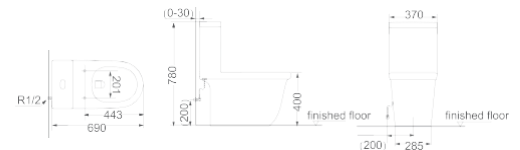

OR-029

Flushing Principle: Siphonic
One-piece Toilet

Size: 730 x 460 x 715 mm

Optional Accessories:
Soft-closing seat cover

OR-030

Flushing Principle: Siphonic
One-piece Toilet

Size: 725 x 435 x 755 mm

Optional Accessories:
Soft-closing seat cover

OR-031

Flushing Principle: Siphonic
One-piece Toilet

Size: 705 x 395 x 730 mm

Optional Accessories:
Soft-closing seat cover

OR-032

Flushing Principle: Siphonic
One-piece Toilet

Size: 690 x 370 x 780 mm

Optional Accessories:
Soft-closing seat cover

ENJOY LIFE

By ORUB

Toilets are
powerful clean
and **efficient**

OR-033

Flushing Principle: Siphonic
One-piece Toilet

Size: 720 x 370 x 730 mm

Optional Accessories:
Soft-closing seat cover

OR-034