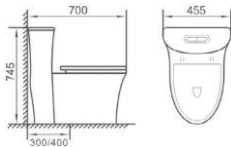

Size: 690 x 390 x 735 mm

Optional Accessories:
Soft-closing seat cover

OR-B0039

Flushing Principle: Siphonic
One-piece Toilet

Size: 730 x 370 x 730 mm

Optional Accessories:
Soft-closing seat cover

OR-B0040

Flushing Principle: Siphonic
One-piece Toilet

Size: 690 x 370 x 720 mm

Optional Accessories:
Soft-closing seat cover

OR-B0041

Flushing Principle: Siphonic
One-piece Toilet

Size: 620 x 370 x 760 mm

Optional Accessories:
Soft-closing seat cover

OR-N002

Flushing Principle: Siphonic
One-piece Toilet

Size: 745 x 455 x 745 mm

Optional Accessories:
Soft-closing seat cover

OR-N006

Flushing Principle: Siphonic
One-piece Toilet

Size: 670 x 380 x 780 mm

Optional Accessories:
Soft-closing seat cover

A black and white photograph showing two hands, one slightly behind the other, completely covered in a thick, white, viscous substance that resembles frosting or glaze. The substance is dripping down the fingers and wrists, creating a textured, sculptural effect. The background is a plain, light color.