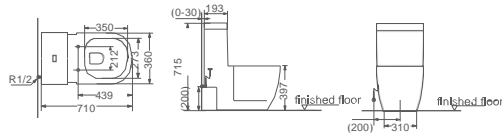

OR-040

Flushing Principle: Eddy One-piece Toilet

Size: 685 x 390 x 780 mm

Optional Accessories:
Soft-closing seat cover

OR-045

Flushing Principle: Eddy One-piece Toilet

Size: 705 x 425 x 790 mm

Optional Accessories:
Soft-closing seat cover

OR-013

Flushing Principle: Siphonic
One-piece Toilet

Size: 715 x 360 x 715 mm

Optional Accessories:
Soft-closing seat cover

OR-014

Flushing Principle: Siphonic
One-piece Toilet

Size: 715 x 360 x 715 mm

Optional Accessories:
Soft-closing seat cover