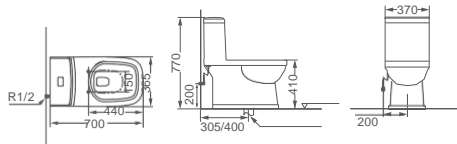

OR-040

Flushing Principle: Siphonic
One-piece Toilet

Size: 695 x 360 x 765 mm

Optional Accessories:
Soft-closing seat cover

OR-041

Flushing Principle: Siphonic
One-piece Toilet

Size: 720 x 420 x 840 mm

Optional Accessories:
Soft-closing seat cover

OR-042

Flushing Principle: Siphonic
One-piece Toilet

Size: 700 x 405 x 735 mm

Optional Accessories:
Soft-closing seat cover

OR-043

Flushing Principle: Siphonic
One-piece Toilet

Size: 690 x 365 x 790 mm

Optional Accessories:
Soft-closing seat cover

OR-044

Flushing Principle: Siphonic
One-piece Toilet

Size: 720 x 390 x 740 mm

Optional Accessories:
Soft-closing seat cover

OR-045

Flushing Principle: Siphonic
One-piece Toilet

Size: 700 x 370 x 770 mm

Optional Accessories:
Soft-closing seat cover

OR-046

Flushing Principle: Siphonic
One-piece Toilet

Size: 700 x 370 x 715 mm

Optional Accessories:
Soft-closing seat cover

OR-047

Flushing Principle: Siphonic
One-piece Toilet

Size: 700 x 380 x 725 mm

Optional Accessories:
Soft-closing seat cover