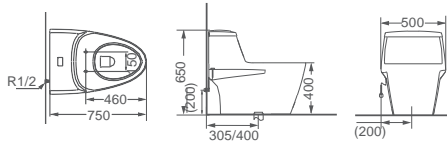

OR-053

Flushing Principle: Siphonic
One-piece Toilet

Size: 750 x 500 x 650 mm

Optional Accessories:
Soft-closing seat cover