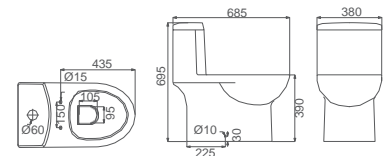

Size: 730 x 400 x 730 mm

Optional Accessories:
Soft-closing seat cover

OR-TH006

Flushing Principle: Washdown
One-piece Toilet

Size: 710 x 420 x 830 mm

Optional Accessories:
Soft-closing seat cover

OR-TH007

Flushing Principle: Washdown
One-piece Toilet

Size: 710 x 380 x 700 mm

Optional Accessories:
Soft-closing seat cover

OR-TH008

Flushing Principle: Washdown
One-piece Toilet

Size: 685 x 380 x 695 mm

Optional Accessories:
Soft-closing seat cover

OR-TH009

Flushing Principle: Washdown
One-piece Toilet

Size: 720 x 390 x 740 mm

Optional Accessories:
Soft-closing seat cover

OR-TH010

Flushing Principle: Washdown
One-piece Toilet

Size: 700 x 380 x 725 mm

Optional Accessories:
Soft-closing seat cover

OR-TH011

Flushing Principle: Washdown
One-piece Toilet