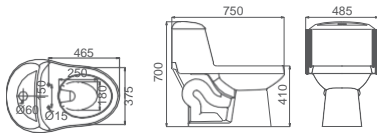

OR-017

Flushing Principle: Siphonic
One-piece Toilet

Size: 700 x 385 x 740 mm

Optional Accessories:
Soft-closing seat cover

OR-018

Flushing Principle: Siphonic
One-piece Toilet

Size: 690 x 375 x 710 mm

Optional Accessories:
Soft-closing seat cover

OR-019

Flushing Principle: Siphonic
One-piece Toilet

Size: 735 x 380 x 705 mm

Optional Accessories:
Soft-closing seat cover

OR-020

Flushing Principle: Siphonic
One-piece Toilet

Size: 730 x 400 x 816 mm

Optional Accessories:
Soft-closing seat cover

OR-021

Flushing Principle: Siphonic
One-piece Toilet

Size: 750 x 485 x 700 mm

Optional Accessories:
Soft-closing seat cover

OR-022

Flushing Principle: Siphonic
One-piece Toilet

Size: 700 x 410 x 765 mm

Optional Accessories:
Soft-closing seat cover