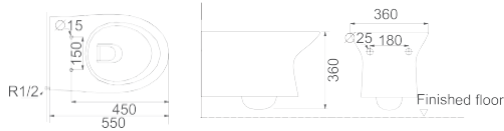

OR-HTH014

Flushing Principle:
Wall Hung Toilet

Size: 555 x 360 x 370 mm

Optional Accessories:
Soft-closing seat cover

OR-HTH015

Flushing Principle:
Wall Hung Toilet

Size: 540 x 375 x 355 mm

Optional Accessories:
Soft-closing seat cover

Sleek
and Modern
wall-hung Toilet

OR-HTH016

Flushing Principle:
Wall Hung Toilet

Size: 550 x 360 x 360 mm

Optional Accessories:
Soft-closing seat cover

OR-HTH017

Flushing Principle:
Wall Hung Toilet

Size: 660 x 390 x 340 mm