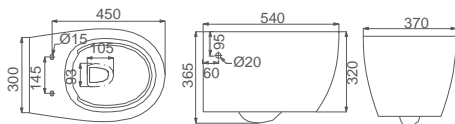

Sleek
and Modern
wall-hung Toilet

OR-HTH016

Flushing Principle:
Wall Hung Toilet

Size: 550 x 360 x 360 mm

Optional Accessories:
Soft-closing seat cover

OR-HTH017

Flushing Principle:
Wall Hung Toilet

Size: 660 x 390 x 340 mm

Optional Accessories:
Soft-closing seat cover

OR-HTH018

Flushing Principle:
Wall Hung Toilet

Size: 540 x 370 x 365 mm

Optional Accessories:
Soft-closing seat cover

OR-HTH019

Flushing Principle:
Wall Hung Toilet