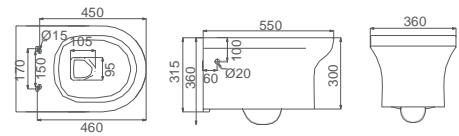

Size: 670 x 365 x 800 mm

Optional Accessories:
Soft-closing seat cover

OR-HTH028

Flushing Principle:
Wall Hung Toilet

Size: 525 x 365 x 375 mm

Optional Accessories:
Soft-closing seat cover

OR-HTH029

Flushing Principle:
Wall Hung Toilet

Size: 550 x 360 x 360 mm

Optional Accessories:
Soft-closing seat cover

OR-HTH030

Flushing Principle:
Wall Hung Toilet

Size: 530 x 365 x 375 mm

Optional Accessories:
Soft-closing seat cover

OR-HTH031

Flushing Principle:
Wall Hung Toilet