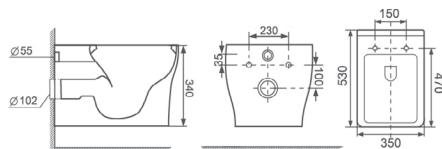

OR-N047

Flushing Principle:
Wall Hung Toilet

Size: 560 x 430 x 350 mm

Optional Accessories:
Soft-closing seat cover

OR-HAB001

Flushing Principle:
Wall Hung Toilet

Size: 535 x 344 x 360 mm

Optional Accessories:
Soft-closing seat cover

OR-HAB002

OR-HAB003

Flushing Principle:
Wall Hung Toilet

Size: 530 x 360 x 345 mm

Optional Accessories:
Soft-closing seat cover