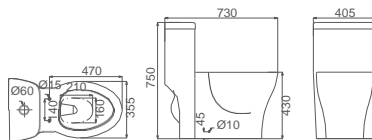

Flushing Principle: Siphonic
One-piece Toilet

Size: 700 x 370 x 700 mm

Optional Accessories:
Soft-closing seat cover

OR-035

Flushing Principle: Siphonic
One-piece Toilet

Size: 730 x 405 x 750 mm

Optional Accessories:
Soft-closing seat cover

OR-036

Flushing Principle: Siphonic
One-piece Toilet

Size: 710 x 425 x 775 mm

Optional Accessories:
Soft-closing seat cover

OR-037

Flushing Principle: Siphonic
One-piece Toilet

Size: 700 x 365 x 750 mm

Optional Accessories:
Soft-closing seat cover