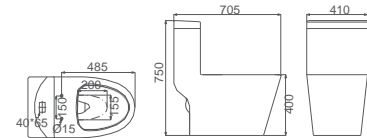

Flushing Principle: Siphonic
One-piece Toilet

Size: 700 x 370 x 700 mm

Optional Accessories:
Soft-closing seat cover

OR-035

Flushing Principle: Siphonic
One-piece Toilet

Size: 730 x 405 x 750 mm

Optional Accessories:
Soft-closing seat cover

OR-036

Flushing Principle: Siphonic
One-piece Toilet

Size: 710 x 425 x 775 mm

Optional Accessories:
Soft-closing seat cover

OR-037

Flushing Principle: Siphonic
One-piece Toilet

Size: 700 x 365 x 750 mm

Optional Accessories:
Soft-closing seat cover

OR-038

Flushing Principle: Siphonic
One-piece Toilet

Size: 705 x 410 x 750 mm

Optional Accessories:
Soft-closing seat cover

OR-039

Flushing Principle: Siphonic
One-piece Toilet

Size: 710 x 418 x 845 mm

Optional Accessories:
Soft-closing seat cover

OR-040

Flushing Principle: Siphonic
One-piece Toilet

Size: 695 x 360 x 765 mm

Optional Accessories:
Soft-closing seat cover

OR-041

Flushing Principle: Siphonic
One-piece Toilet

Size: 720 x 420 x 840 mm

Optional Accessories:
Soft-closing seat cover