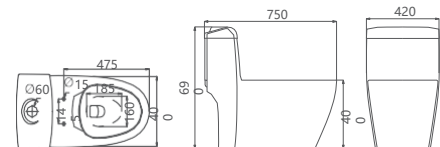

OR-021

Flushing Principle: Siphonic
One-piece Toilet

Size: 750 x 485 x 700 mm

Optional Accessories:
Soft-closing seat cover

OR-022

Flushing Principle: Siphonic
One-piece Toilet

Size: 700 x 410 x 765 mm

Optional Accessories:
Soft-closing seat cover

OR-023

Flushing Principle: Siphonic
One-piece Toilet

Size: 695 x 400 x 770 mm

Optional Accessories:
Soft-closing seat cover

OR-024

Flushing Principle: Siphonic
One-piece Toilet

Size: 750 x 420 x 690 mm

Optional Accessories:
Soft-closing seat cover

OR-025

Flushing Principle: Siphonic
One-piece Toilet

Size: 750 x 470 x 670 mm

Optional Accessories:
Soft-closing seat cover

OR-026

Flushing Principle: Siphonic
One-piece Toilet

Size: 690 x 370 x 750 mm

Optional Accessories:
Soft-closing seat cover