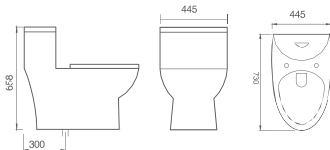

Size: 745 x 455 x 745 mm

Optional Accessories:
Soft-closing seat cover

OR-N006

Flushing Principle: Siphonic
One-piece Toilet

Size: 670 x 380 x 780 mm

Optional Accessories:
Soft-closing seat cover

A black and white photograph showing two hands, one slightly behind the other, completely covered in a thick, white, viscous substance that resembles frosting or glaze. The substance is dripping down the fingers and wrists, creating a textured, sculptural effect. The background is a plain, light color.

ANTI-BACTERIA
GLAZE

OR-C2061

Flushing Principle: Siphonic
One-piece Toilet

Size: 670 x 380 x 795 mm

Optional Accessories:
Soft-closing seat cover

OR-C1991

Flushing Principle: Siphonic
One-piece Toilet

Size: 710 x 365 x 710 mm

Optional Accessories:
Soft-closing seat cover

OR-C1231

Flushing Principle: Siphonic
One-piece Toilet

Size: 730 x 445 x 658 mm

Optional Accessories:
Soft-closing seat cover

Washdown One-Piece Toilet

OR-H001

Flushing Principle: Washdown
One-piece Toilet

Size: 635 x 350 x 700 mm

Optional Accessories:
Soft-closing seat cover

OR-H002

Flushing Principle: Washdown
One-piece Toilet

Size: 680 x 390 x 680 mm

Optional Accessories:
Soft-closing seat cover

OR-H003

Flushing Principle: Washdown
One-piece Toilet