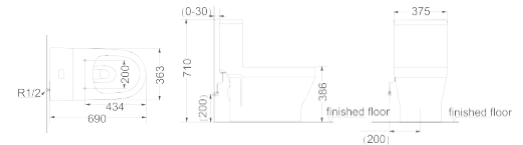

OR-015

Flushing Principle: Siphonic
One-piece Toilet

Size: 700 x 370 x 735 mm

Optional Accessories:
Soft-closing seat cover

OR-016

Flushing Principle: Siphonic
One-piece Toilet

Size: 715 x 420 x 740 mm

Optional Accessories:
Soft-closing seat cover

OR-017

Flushing Principle: Siphonic
One-piece Toilet

Size: 700 x 385 x 740 mm

Optional Accessories:
Soft-closing seat cover

OR-018

Flushing Principle: Siphonic
One-piece Toilet

Size: 690 x 375 x 710 mm

Optional Accessories:
Soft-closing seat cover

OR-019

Flushing Principle: Siphonic
One-piece Toilet

Size: 735 x 380 x 705 mm

Optional Accessories:
Soft-closing seat cover

OR-020

Flushing Principle: Siphonic
One-piece Toilet

Size: 730 x 400 x 816 mm

Optional Accessories:
Soft-closing seat cover