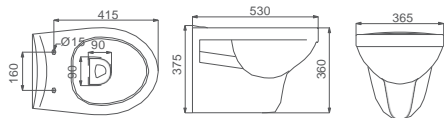

Size: 550 x 360 x 360 mm

Optional Accessories:
Soft-closing seat cover

OR-HTH030

Flushing Principle:
Wall Hung Toilet

Size: 530 x 365 x 375 mm

Optional Accessories:
Soft-closing seat cover

OR-HTH031

Flushing Principle:
Wall Hung Toilet