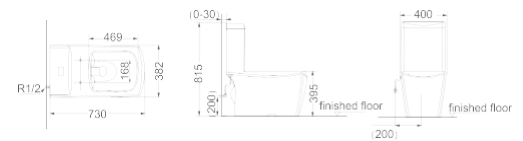

OR-017

Flushing Principle: Siphonic
One-piece Toilet

Size: 700 x 385 x 740 mm

Optional Accessories:
Soft-closing seat cover

OR-018

Flushing Principle: Siphonic
One-piece Toilet

Size: 690 x 375 x 710 mm

Optional Accessories:
Soft-closing seat cover

OR-019

Flushing Principle: Siphonic
One-piece Toilet

Size: 735 x 380 x 705 mm

Optional Accessories:
Soft-closing seat cover

OR-020

Flushing Principle: Siphonic
One-piece Toilet

Size: 730 x 400 x 816 mm

Optional Accessories:
Soft-closing seat cover

OR-021

Flushing Principle: Siphonic
One-piece Toilet

Size: 750 x 485 x 700 mm

Optional Accessories:
Soft-closing seat cover

OR-022

Flushing Principle: Siphonic
One-piece Toilet

Size: 700 x 410 x 765 mm

Optional Accessories:
Soft-closing seat cover