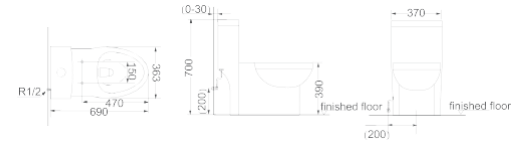

OR-031

Flushing Principle: Siphonic
One-piece Toilet

Size: 705 x 395 x 730 mm

Optional Accessories:
Soft-closing seat cover

OR-032

Flushing Principle: Siphonic
One-piece Toilet

Size: 690 x 370 x 780 mm

Optional Accessories:
Soft-closing seat cover

ENJOY LIFE

By ORUB

Toilets are
powerful clean
and **efficient**

OR-033

Flushing Principle: Siphonic
One-piece Toilet

Size: 720 x 370 x 730 mm

Optional Accessories:
Soft-closing seat cover

OR-034

Flushing Principle: Siphonic
One-piece Toilet

Size: 700 x 370 x 700 mm

Optional Accessories:
Soft-closing seat cover

OR-035

Flushing Principle: Siphonic
One-piece Toilet

Size: 730 x 405 x 750 mm

Optional Accessories:
Soft-closing seat cover