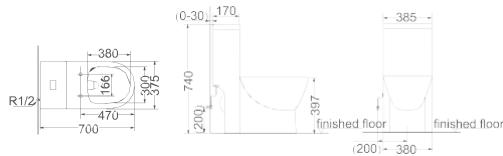

OR-015

Flushing Principle: Siphonic
One-piece Toilet

Size: 700 x 370 x 735 mm

Optional Accessories:
Soft-closing seat cover

OR-016

Flushing Principle: Siphonic
One-piece Toilet

Size: 715 x 420 x 740 mm

Optional Accessories:
Soft-closing seat cover

OR-017

Flushing Principle: Siphonic
One-piece Toilet

Size: 700 x 385 x 740 mm

Optional Accessories:
Soft-closing seat cover

OR-018

Flushing Principle: Siphonic
One-piece Toilet

Size: 690 x 375 x 710 mm

Optional Accessories:
Soft-closing seat cover