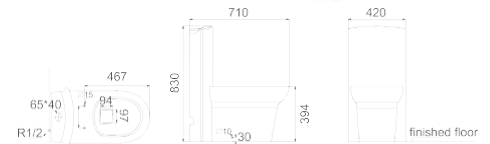

Size: 730 x 400 x 730 mm

Optional Accessories:
Soft-closing seat cover

OR-TH006

Flushing Principle: Washdown
One-piece Toilet

Size: 710 x 420 x 830 mm

Optional Accessories:
Soft-closing seat cover

OR-TH007

Flushing Principle: Washdown
One-piece Toilet

Size: 710 x 380 x 700 mm

Optional Accessories:
Soft-closing seat cover

OR-TH008

Flushing Principle: Washdown
One-piece Toilet

Size: 685 x 380 x 695 mm

Optional Accessories:
Soft-closing seat cover

OR-TH009

Flushing Principle: Washdown
One-piece Toilet