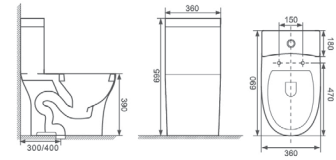

Size: 670 x 360 x 730 mm

Optional Accessories:
Soft-closing seat cover

OR-005

Flushing Principle: Siphonic
One-piece Toilet

Size: 690 x 360 x 710 mm

Optional Accessories:
Soft-closing seat cover

OR-B0023

Flushing Principle: Siphonic
One-piece Toilet

Size: 690 x 395 x 650 mm

Optional Accessories:
Soft-closing seat cover

OR-B0024

Flushing Principle: Siphonic
One-piece Toilet

Size: 690 x 360 x 695 mm

Optional Accessories:
Soft-closing seat cover

OR-B0025

Flushing Principle: Siphonic
One-piece Toilet

Size: 720 x 410 x 710 mm

Optional Accessories:
Soft-closing seat cover

OR-B0026

Flushing Principle: Siphonic
One-piece Toilet

Size: 620 x 350 x 695 mm

Optional Accessories:
Soft-closing seat cover

OR-B0028

Flushing Principle: Siphonic
One-piece Toilet