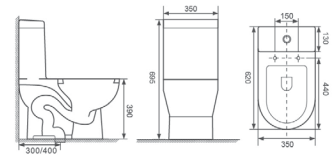

Size: 670 x 360 x 730 mm

Optional Accessories:
Soft-closing seat cover

OR-005

Flushing Principle: Siphonic
One-piece Toilet

Size: 690 x 360 x 710 mm

Optional Accessories:
Soft-closing seat cover

OR-B0023

Flushing Principle: Siphonic
One-piece Toilet

Size: 690 x 395 x 650 mm

Optional Accessories:
Soft-closing seat cover

OR-B0024

Flushing Principle: Siphonic
One-piece Toilet

Size: 690 x 360 x 695 mm

Optional Accessories:
Soft-closing seat cover

OR-B0025

Flushing Principle: Siphonic
One-piece Toilet

Size: 720 x 410 x 710 mm

Optional Accessories:
Soft-closing seat cover

OR-B0026

Flushing Principle: Siphonic
One-piece Toilet

Size: 620 x 350 x 695 mm

Optional Accessories:
Soft-closing seat cover

OR-B0028

Flushing Principle: Siphonic
One-piece Toilet

Size: 730 x 380 x 750 mm

Optional Accessories:
Soft-closing seat cover

OR-B0029

Flushing Principle: Siphonic
One-piece Toilet

Size: 770 x 430 x 600 mm

Optional Accessories:
Soft-closing seat cover

OR-B0030

Flushing Principle: Siphonic
One-piece Toilet