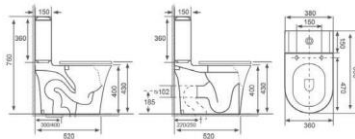

Size: 720 x 390 x 740 mm

Optional Accessories:
Soft-closing seat cover

OR-TH010

Flushing Principle: Washdown
One-piece Toilet

Size: 700 x 380 x 725 mm

Optional Accessories:
Soft-closing seat cover

OR-TH011

Flushing Principle: Washdown
One-piece Toilet

Size: 680 x 365 x 750 mm

Optional Accessories:
Soft-closing seat cover

OR-TH012

Flushing Principle: Washdown
One-piece Toilet

Size: 695 x 370 x 820 mm

Optional Accessories:
Soft-closing seat cover

OR-B0033

Flushing Principle: Washdown
One-piece Toilet

Size: 700 x 370 x 800 mm

Optional Accessories:
Soft-closing seat cover

OR-B0034

Flushing Principle: Washdown
One-piece Toilet

Size: 680 x 370 x 790 mm

Optional Accessories:
Soft-closing seat cover

OR-B0227

Flushing Principle: Washdown
One-piece Toilet

Size: 680 x 380 x 760 mm

Optional Accessories:
Soft-closing seat cover

Wall Hung Toilet

If you're looking to keep your bathroom clean while saving precious floor space, you're not alone. Especially in small bathrooms and powder rooms, square footage is a precious commodity. Orton wall-hung toilets provide space-saving solutions that are easy to clean.