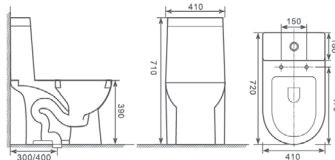

Size: 670 x 360 x 730 mm

Optional Accessories:
Soft-closing seat cover

OR-005

Flushing Principle: Siphonic
One-piece Toilet

Size: 690 x 360 x 710 mm

Optional Accessories:
Soft-closing seat cover

OR-B0023

Flushing Principle: Siphonic
One-piece Toilet

Size: 690 x 395 x 650 mm

Optional Accessories:
Soft-closing seat cover

OR-B0024

Flushing Principle: Siphonic
One-piece Toilet

Size: 690 x 360 x 695 mm

Optional Accessories:
Soft-closing seat cover

OR-B0025

Flushing Principle: Siphonic
One-piece Toilet

Size: 720 x 410 x 710 mm

Optional Accessories:
Soft-closing seat cover

OR-B0026

Flushing Principle: Siphonic
One-piece Toilet

Size: 620 x 350 x 695 mm

Optional Accessories:
Soft-closing seat cover

OR-B0028

Flushing Principle: Siphonic
One-piece Toilet

Size: 730 x 380 x 750 mm

Optional Accessories:
Soft-closing seat cover

OR-B0029

Flushing Principle: Siphonic
One-piece Toilet

Size: 770 x 430 x 600 mm

Optional Accessories:
Soft-closing seat cover

OR-B0030

Flushing Principle: Siphonic
One-piece Toilet