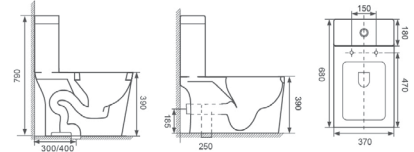

Size: 680 x 365 x 750 mm

Optional Accessories:
Soft-closing seat cover

OR-TH012

Flushing Principle: Washdown
One-piece Toilet

Size: 695 x 370 x 820 mm

Optional Accessories:
Soft-closing seat cover

OR-B0033

Flushing Principle: Washdown
One-piece Toilet

Size: 700 x 370 x 800 mm

Optional Accessories:
Soft-closing seat cover

OR-B0034

Flushing Principle: Washdown
One-piece Toilet

Size: 680 x 370 x 790 mm

Optional Accessories:
Soft-closing seat cover

OR-B0227

Flushing Principle: Washdown
One-piece Toilet

Size: 680 x 380 x 760 mm

Optional Accessories:
Soft-closing seat cover

Wall Hung Toilet

If you're looking to keep your bathroom clean while saving precious floor space, you're not alone. Especially in small bathrooms and powder rooms, square footage is a precious commodity. Orton wall-hung toilets provide space-saving solutions that are easy to clean.