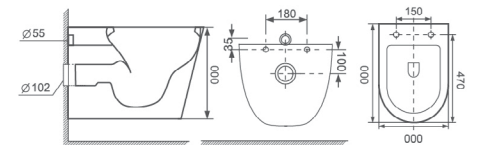

Size: 525 x 360 x 330 mm

Optional Accessories:
Soft-closing seat cover

OR-HAB016

Flushing Principle:
Wall Hung Toilet

Size: 520 x 360 x 330 mm

Optional Accessories:
Soft-closing seat cover

A

wall-hung toilet makes it simple to clean beneath the bowl, and its smooth surfaces make it easy to wipe down.