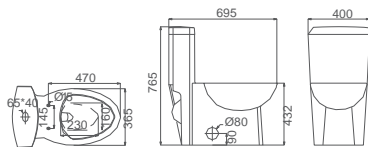

OR-023

Flushing Principle: Siphonic
One-piece Toilet

Size: 695 x 400 x 770 mm

Optional Accessories:
Soft-closing seat cover

OR-024

Flushing Principle: Siphonic
One-piece Toilet

Size: 750 x 420 x 690 mm

Optional Accessories:
Soft-closing seat cover

OR-025

Flushing Principle: Siphonic
One-piece Toilet

Size: 750 x 470 x 670 mm

Optional Accessories:
Soft-closing seat cover

OR-026

Flushing Principle: Siphonic
One-piece Toilet

Size: 690 x 370 x 750 mm

Optional Accessories:
Soft-closing seat cover

OR-027

Flushing Principle: Siphonic
One-piece Toilet

Size: 695 x 400 x 765 mm

Optional Accessories:
Soft-closing seat cover

OR-028

Flushing Principle: Siphonic
One-piece Toilet

Size: 700 x 400 x 725 mm

Optional Accessories:
Soft-closing seat cover