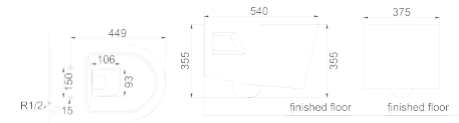

OR-HTH014

Flushing Principle:
Wall Hung Toilet

Size: 555 x 360 x 370 mm

Optional Accessories:
Soft-closing seat cover

OR-HTH015

Flushing Principle:
Wall Hung Toilet

Size: 540 x 375 x 355 mm

Optional Accessories:
Soft-closing seat cover

Sleek
and Modern
wall-hung Toilet

OR-HTH016

Flushing Principle:
Wall Hung Toilet

Size: 550 x 360 x 360 mm

Optional Accessories:
Soft-closing seat cover

OR-HTH017

Flushing Principle:
Wall Hung Toilet

Size: 660 x 390 x 340 mm