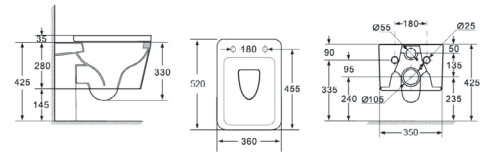

OR-HAB002

OR-HAB003

Flushing Principle:
Wall Hung Toilet

Size: 530 x 360 x 345 mm

Optional Accessories:
Soft-closing seat cover

OR-HAB013

Flushing Principle:
Wall Hung Toilet

Size: 500 x 360 x 350 mm

Optional Accessories:
Soft-closing seat cover

OR-HAB014

Flushing Principle:
Wall Hung Toilet

Size: 520 x 350 x 330 mm

Optional Accessories:
Soft-closing seat cover

OR-HAB015

Flushing Principle:
Wall Hung Toilet

Size: 525 x 360 x 330 mm

Optional Accessories:
Soft-closing seat cover

OR-HAB016

Flushing Principle:
Wall Hung Toilet

Size: 520 x 360 x 330 mm

Optional Accessories:
Soft-closing seat cover

A

wall-hung toilet makes it simple to clean beneath the bowl, and its smooth surfaces make it easy to wipe down.