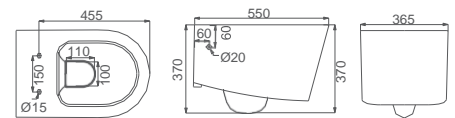

OR-HTH031

Flushing Principle:
Wall Hung Toilet

Size: 550 x 365 x 455 mm

Optional Accessories:
Soft-closing seat cover