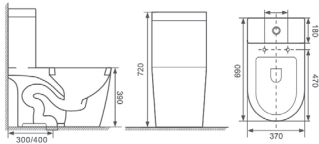

Size: 620 x 365 x 760 mm

Optional Accessories:
Soft-closing seat cover

OR-B0037

Flushing Principle: Siphonic
One-piece Toilet

Size: 730 x 380 x 730 mm

Optional Accessories:
Soft-closing seat cover

OR-B0038

Flushing Principle: Siphonic
One-piece Toilet

Size: 690 x 390 x 735 mm

Optional Accessories:
Soft-closing seat cover

OR-B0039

Flushing Principle: Siphonic
One-piece Toilet

Size: 730 x 370 x 730 mm

Optional Accessories:
Soft-closing seat cover

OR-B0040

Flushing Principle: Siphonic
One-piece Toilet

Size: 690 x 370 x 720 mm

Optional Accessories:
Soft-closing seat cover

OR-B0041

Flushing Principle: Siphonic
One-piece Toilet

Size: 620 x 370 x 760 mm

Optional Accessories:
Soft-closing seat cover

OR-N002

Flushing Principle: Siphonic
One-piece Toilet

Size: 745 x 455 x 745 mm

Optional Accessories:
Soft-closing seat cover

OR-N006

Flushing Principle: Siphonic
One-piece Toilet

Size: 670 x 380 x 780 mm

Optional Accessories:
Soft-closing seat cover

A black and white photograph showing two hands, one slightly behind the other, completely covered in a thick, white, viscous substance that resembles frosting or glaze. The substance is dripping down the fingers and wrists, creating a textured, sculptural effect. The background is a plain, light color.