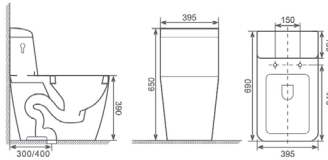

Size: 750 x 500 x 650 mm

Optional Accessories:
Soft-closing seat cover

OR-002

Flushing Principle: Siphonic
One-piece Toilet

Size: 660 x 370 x 720 mm

Optional Accessories:
Soft-closing seat cover

OR-003

Flushing Principle: Siphonic
One-piece Toilet

Size: 670 x 360 x 730 mm

Optional Accessories:
Soft-closing seat cover

OR-005

Flushing Principle: Siphonic
One-piece Toilet

Size: 690 x 360 x 710 mm

Optional Accessories:
Soft-closing seat cover

OR-B0023

Flushing Principle: Siphonic
One-piece Toilet

Size: 690 x 395 x 650 mm

Optional Accessories:
Soft-closing seat cover

OR-B0024

Flushing Principle: Siphonic
One-piece Toilet

Size: 690 x 360 x 695 mm

Optional Accessories:
Soft-closing seat cover

OR-B0025

Flushing Principle: Siphonic
One-piece Toilet

Size: 720 x 410 x 710 mm

Optional Accessories:
Soft-closing seat cover

OR-B0026

Flushing Principle: Siphonic
One-piece Toilet

Size: 620 x 350 x 695 mm

Optional Accessories:
Soft-closing seat cover

OR-B0028

Flushing Principle: Siphonic
One-piece Toilet