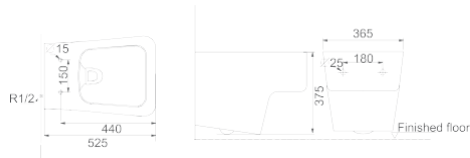

Size: 670 x 365 x 800 mm

Optional Accessories:
Soft-closing seat cover

OR-HTH028

Flushing Principle:
Wall Hung Toilet

Size: 525 x 365 x 375 mm

Optional Accessories:
Soft-closing seat cover

OR-HTH029

Flushing Principle:
Wall Hung Toilet