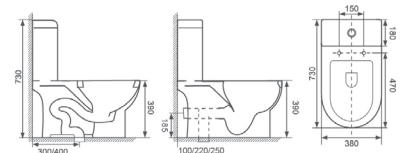

Size: 730 x 380 x 750 mm

Optional Accessories:
Soft-closing seat cover

OR-B0029

Flushing Principle: Siphonic
One-piece Toilet

Size: 770 x 430 x 600 mm

Optional Accessories:
Soft-closing seat cover

OR-B0030

Flushing Principle: Siphonic
One-piece Toilet

Size: 670 x 380 x 760 mm

Optional Accessories:
Soft-closing seat cover

OR-B0031

Flushing Principle: Siphonic
One-piece Toilet

Size: 740 x 410 x 785 mm

Optional Accessories:
Soft-closing seat cover

OR-B0032

Flushing Principle: Siphonic
One-piece Toilet

Size: 620 x 365 x 760 mm

Optional Accessories:
Soft-closing seat cover

OR-B0037

Flushing Principle: Siphonic
One-piece Toilet

Size: 730 x 380 x 730 mm

Optional Accessories:
Soft-closing seat cover

OR-B0038

Flushing Principle: Siphonic
One-piece Toilet

Size: 690 x 390 x 735 mm

Optional Accessories:
Soft-closing seat cover

OR-B0039

Flushing Principle: Siphonic
One-piece Toilet

Size: 730 x 370 x 730 mm

Optional Accessories:
Soft-closing seat cover

OR-B0040

Flushing Principle: Siphonic
One-piece Toilet