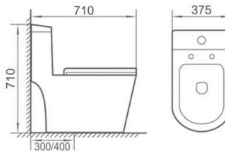

OR-021

Flushing Principle: Eddy One-piece Toilet

Size: 720 x 360 x 770 mm

Optional Accessories:
Soft-closing seat cover

OR-036

Flushing Principle: Eddy One-piece Toilet

Size: 700 x 425 x 775 mm

Optional Accessories:
Soft-closing seat cover

OR-037

Flushing Principle: Eddy One-piece Toilet

Size: 700 x 410 x 770 mm

Optional Accessories:
Soft-closing seat cover

OR-038

Flushing Principle: Eddy One-piece Toilet

Size: 665 x 375 x 700 mm

Optional Accessories:
Soft-closing seat cover

OR-040

Flushing Principle: Eddy One-piece Toilet

Size: 685 x 390 x 780 mm

Optional Accessories:
Soft-closing seat cover

OR-045

Flushing Principle: Eddy One-piece Toilet

Size: 705 x 425 x 790 mm

Optional Accessories:
Soft-closing seat cover

OR-016

Flushing Principle: Recoil One-piece Toilet

Size: 710 x 375 x 710 mm

Optional Accessories:
Soft-closing seat cover

To have sleek, continuous designs without crevices and joints that can harbor dirt and bacteria.