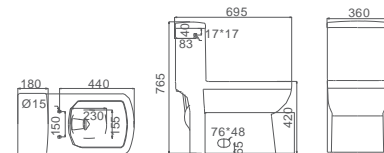

OR-036

Flushing Principle: Siphonic
One-piece Toilet

Size: 710 x 425 x 775 mm

Optional Accessories:
Soft-closing seat cover

OR-037

Flushing Principle: Siphonic
One-piece Toilet

Size: 700 x 365 x 750 mm

Optional Accessories:
Soft-closing seat cover

OR-038

Flushing Principle: Siphonic
One-piece Toilet

Size: 705 x 410 x 750 mm

Optional Accessories:
Soft-closing seat cover

OR-039

Flushing Principle: Siphonic
One-piece Toilet

Size: 710 x 418 x 845 mm

Optional Accessories:
Soft-closing seat cover

OR-040

Flushing Principle: Siphonic
One-piece Toilet

Size: 695 x 360 x 765 mm

Optional Accessories:
Soft-closing seat cover

OR-041

Flushing Principle: Siphonic
One-piece Toilet

Size: 720 x 420 x 840 mm

Optional Accessories:
Soft-closing seat cover