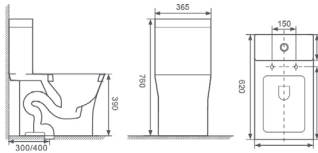

Size: 730 x 380 x 750 mm

Optional Accessories:
Soft-closing seat cover

OR-B0029

Flushing Principle: Siphonic
One-piece Toilet

Size: 770 x 430 x 600 mm

Optional Accessories:
Soft-closing seat cover

OR-B0030

Flushing Principle: Siphonic
One-piece Toilet

Size: 670 x 380 x 760 mm

Optional Accessories:
Soft-closing seat cover

OR-B0031

Flushing Principle: Siphonic
One-piece Toilet

Size: 740 x 410 x 785 mm

Optional Accessories:
Soft-closing seat cover

OR-B0032

Flushing Principle: Siphonic
One-piece Toilet

Size: 620 x 365 x 760 mm

Optional Accessories:
Soft-closing seat cover

OR-B0037

Flushing Principle: Siphonic
One-piece Toilet

Size: 730 x 380 x 730 mm

Optional Accessories:
Soft-closing seat cover

OR-B0038

Flushing Principle: Siphonic
One-piece Toilet