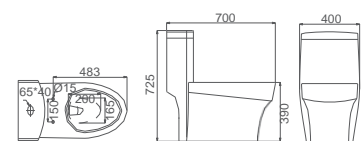

OR-025

Flushing Principle: Siphonic
One-piece Toilet

Size: 750 x 470 x 670 mm

Optional Accessories:
Soft-closing seat cover

OR-026

Flushing Principle: Siphonic
One-piece Toilet

Size: 690 x 370 x 750 mm

Optional Accessories:
Soft-closing seat cover

OR-027

Flushing Principle: Siphonic
One-piece Toilet

Size: 695 x 400 x 765 mm

Optional Accessories:
Soft-closing seat cover

OR-028

Flushing Principle: Siphonic
One-piece Toilet

Size: 700 x 400 x 725 mm

Optional Accessories:
Soft-closing seat cover

OR-029

Flushing Principle: Siphonic
One-piece Toilet

Size: 730 x 460 x 715 mm

Optional Accessories:
Soft-closing seat cover

OR-030

Flushing Principle: Siphonic
One-piece Toilet

Size: 725 x 435 x 755 mm

Optional Accessories:
Soft-closing seat cover