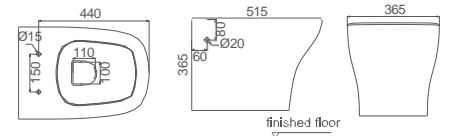

OR-HM004

Flushing Principle:
Wall Hung Toilet

Size: 560 x 355 x 420 mm

Optional Accessories:
Soft-closing seat cover

OR-HM005

Flushing Principle:
Wall Hung Toilet

Size: 555 x 350 x 345 mm

Optional Accessories:
Soft-closing seat cover

OR-HTH012

Flushing Principle:
Wall Hung Toilet

Size: 560 x 380 x 355 mm

Optional Accessories:
Soft-closing seat cover

OR-HTH013

Flushing Principle:
Wall Hung Toilet

Size: 515 x 365 x 365 mm

Optional Accessories:
Soft-closing seat cover