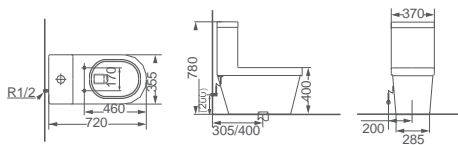

OR-036

Flushing Principle: Siphonic
One-piece Toilet

Size: 710 x 425 x 775 mm

Optional Accessories:
Soft-closing seat cover

OR-037

Flushing Principle: Siphonic
One-piece Toilet

Size: 700 x 365 x 750 mm

Optional Accessories:
Soft-closing seat cover

OR-038

Flushing Principle: Siphonic
One-piece Toilet

Size: 705 x 410 x 750 mm

Optional Accessories:
Soft-closing seat cover

OR-039

Flushing Principle: Siphonic
One-piece Toilet

Size: 710 x 418 x 845 mm

Optional Accessories:
Soft-closing seat cover

OR-040

Flushing Principle: Siphonic
One-piece Toilet

Size: 695 x 360 x 765 mm

Optional Accessories:
Soft-closing seat cover

OR-041

Flushing Principle: Siphonic
One-piece Toilet

Size: 720 x 420 x 840 mm

Optional Accessories:
Soft-closing seat cover