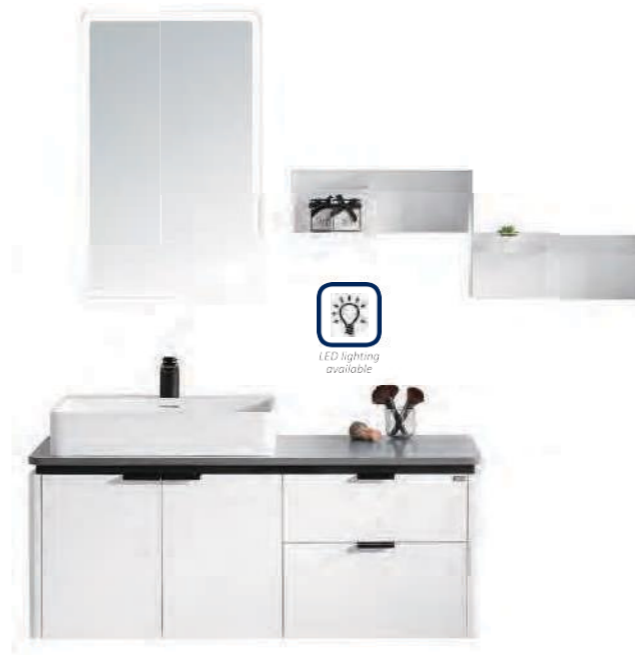

OR-TY20210

- Eco-friendly plywood casework, water proof and durable.
- BLUM soft-closing and full extension slides feature smooth operation.
- Fashion solid surface washbasin in luxury matt.
- Modern sensor LED lighting strip.
- Smart optional shelves are available for free match
- Timeless wood grain finish

Configuration	Configuration No.	Size(mm)
Basin	TP6206	600x460x138mm
Grey quartz counter	TY20210-T	1000x500x20mm
Vanity	TY20210-P	990x490x465mm
Mirror	TJ01	510x40x805mm
Shelf	TY20210-C	500x130x180mm

Quality Facts:

Eco-friendly plywood casework

Concealed soft-closing slide
Quick Assembly
Soft closing, full extension
Loading capacity: 110 lbs

Solid Surface/Resin sink

Easy to clean

Scratch-resistant

void-free
And non-porous

antibacterial

Surface abrasion
resistant

Impact-resistant

Stain-resistant

Repairable &
renewable surface

OR-TY20212

Configuration	Configuration No.	Size(mm)
Basin	TP6206	600x460x138mm
Grey quartz counter	TY20212-T	1200x500x20mm
Vanity	TY20212-P	1190x490x465mm
Mirror	TJ01	510x40x805mm
Shelf	TY20212-C	500x130x180mm