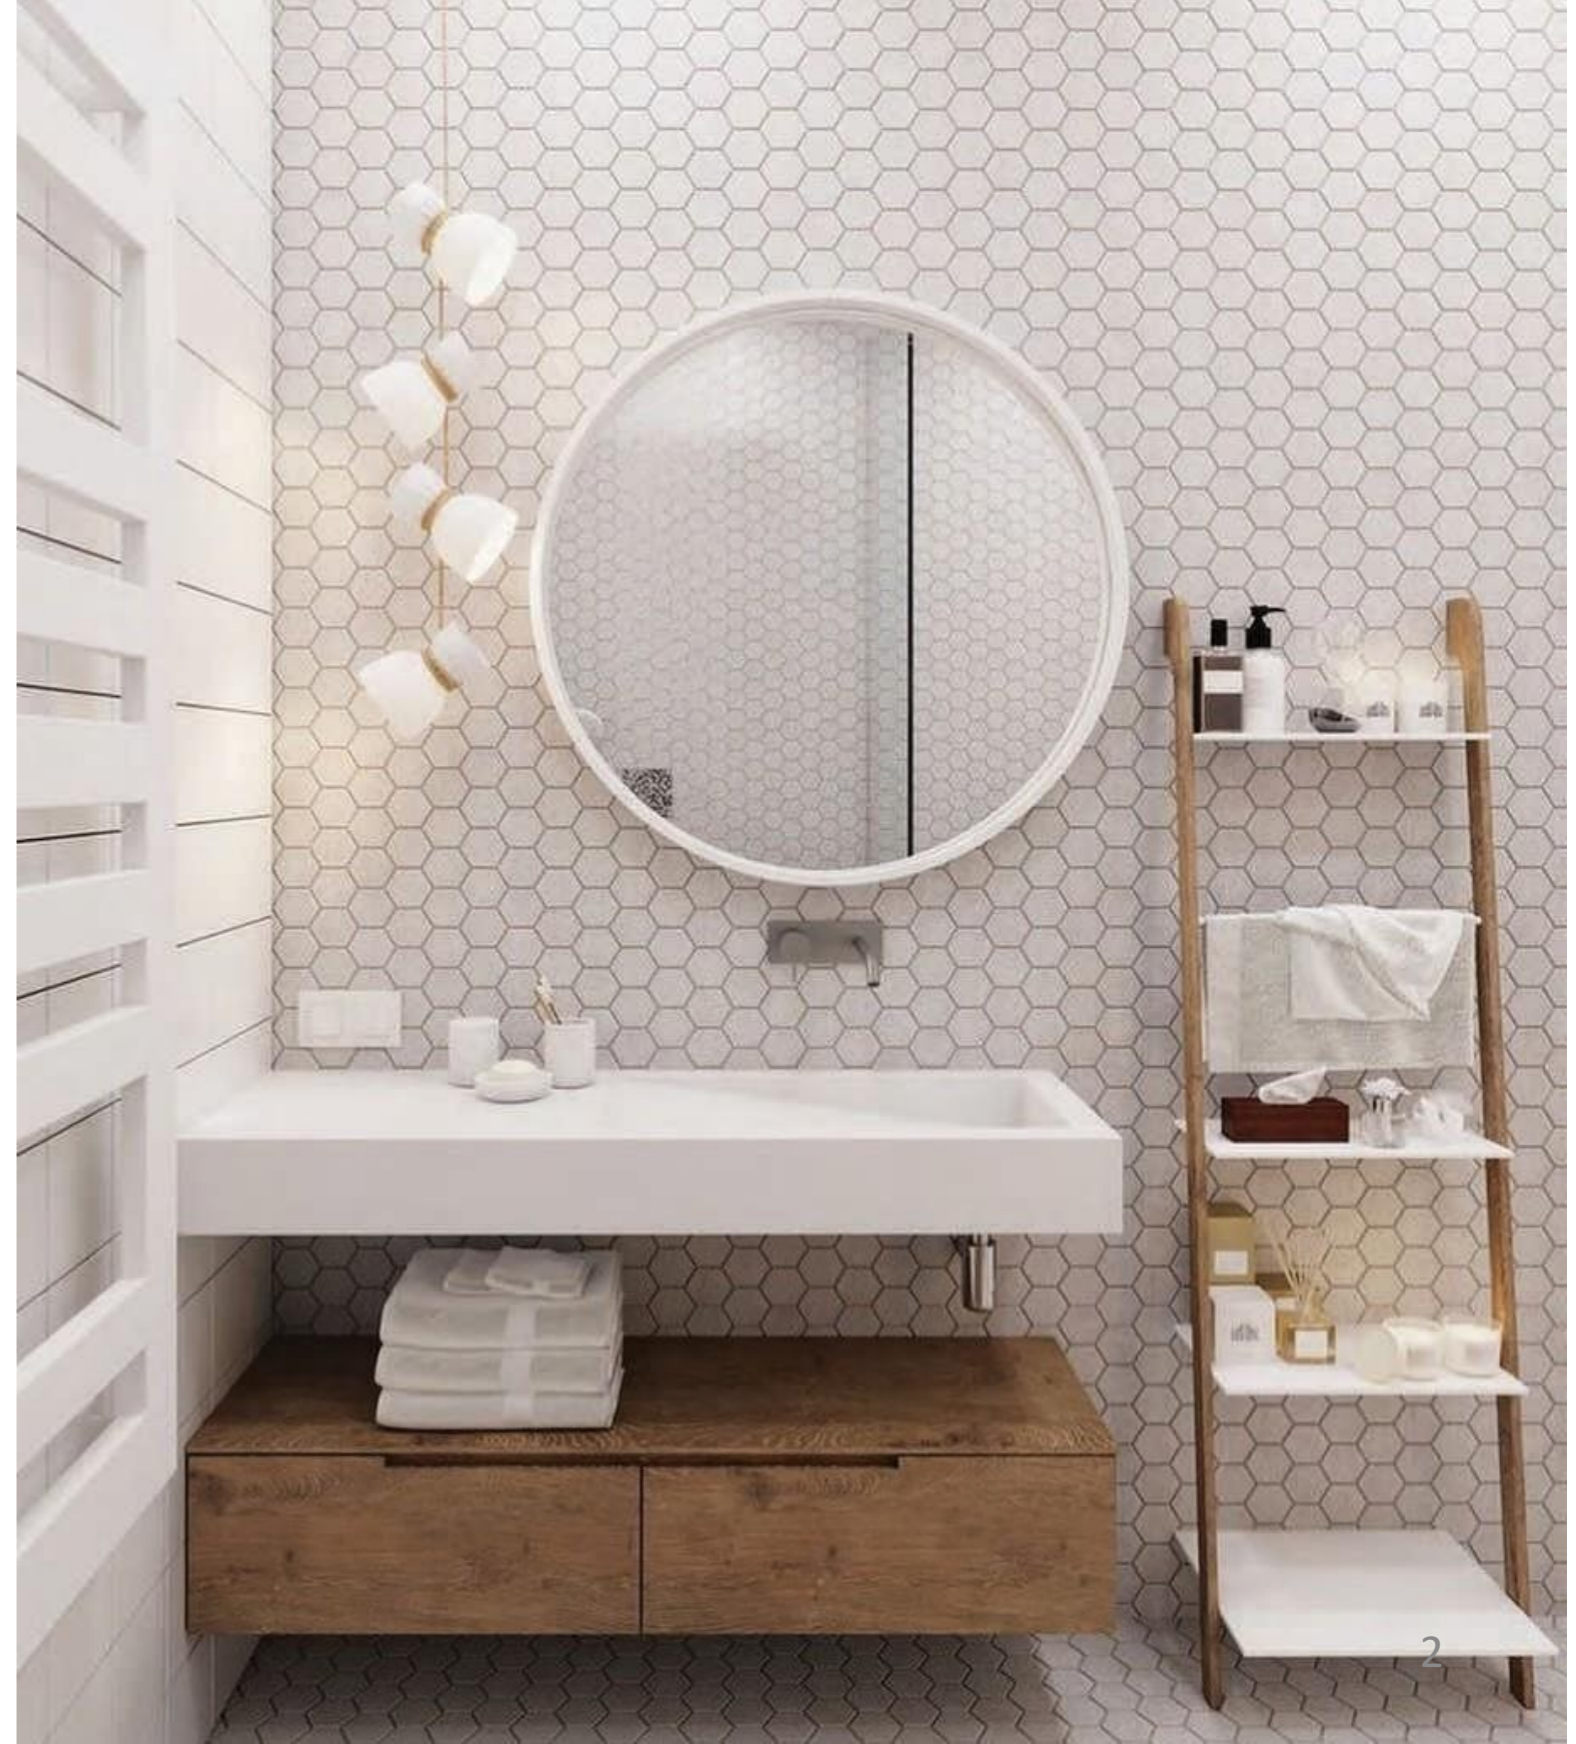

ENJOY LIFE

By ORUB

BATHROOM INSPIRATION & INNOVATION

ENJOY LIFE
By ORUB

Style and Functionality

ENJOY LIFE
By ORUB

OR-TY4506-7

- *Eco-friendly plywood casework.
- *Hd smart mirror with acrylic lamp source.Sensor touch to control the LED lighting strip and anti-fog function.
- *Fashionable solid surface wash basin is durable and discolor.
- *Luxurious DTC self-closing and smooth operation.
- *Opening shelving makes storage space is more flexible

Configuration	Configuration No.	Size(mm)
Corian basin	TP4506	600x480x138mm
Vanity	TY4506-7-P	594x477x450mm
Smart Mirror	TY4506-7-J	560x27x700mm
Wall unit	TY4506-7-D	300x250x1600mm

Quality Facts:

Eco friendly MDF casework

4 Dimensional adjustable sliders
Quick Assembly
Soft closing,full extension
Loading capacity:110 lbs

Solid Surface/Resin sink

Easy to clean

Scratch resistant

void-free
And non-porous

antibacterial

Surface abrasion
resistant