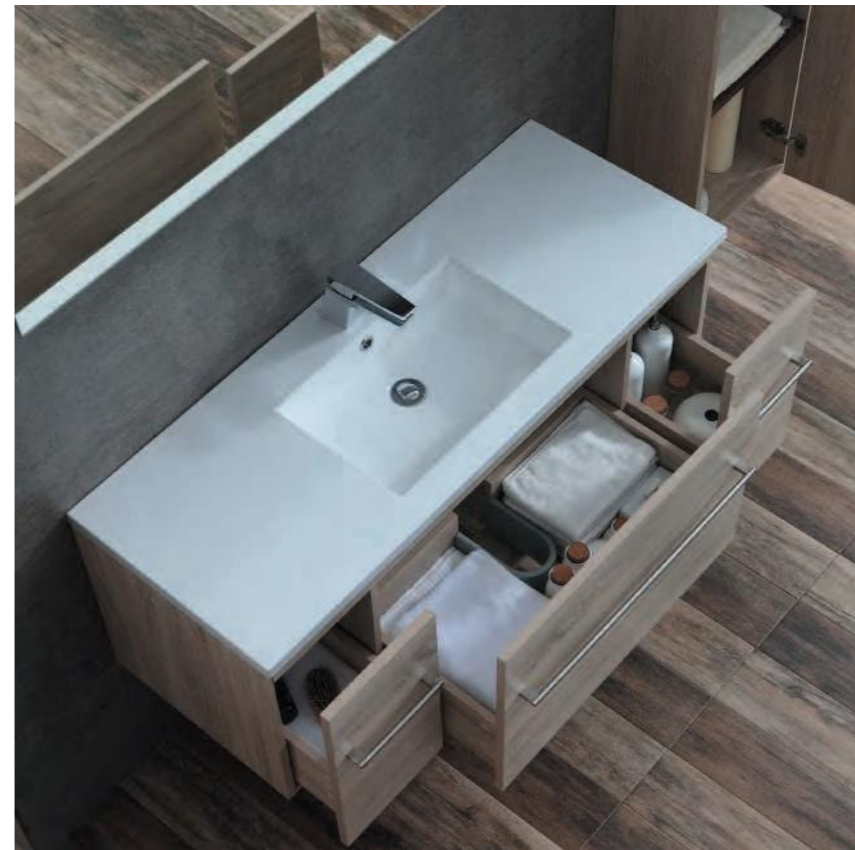

ENJOY LIFE
By ORUB

including
single & double

vanity

options

ENJOY LIFE
By ORUB

Solid Surface/Resin sink

OR-TY5906-2

- *Eco-Friendly plywood casework, waterproof and durable.
- *Full extension drawers feature soft-closing and smooth operation.
- *4 dimensional adjustable drawer sliders for easy installation and convenient maintenance.
- *Spacious drawers offer sufficient space for storage.
- *Touch responsive LED lighting.
- *High quality stainless steel handle detailing.