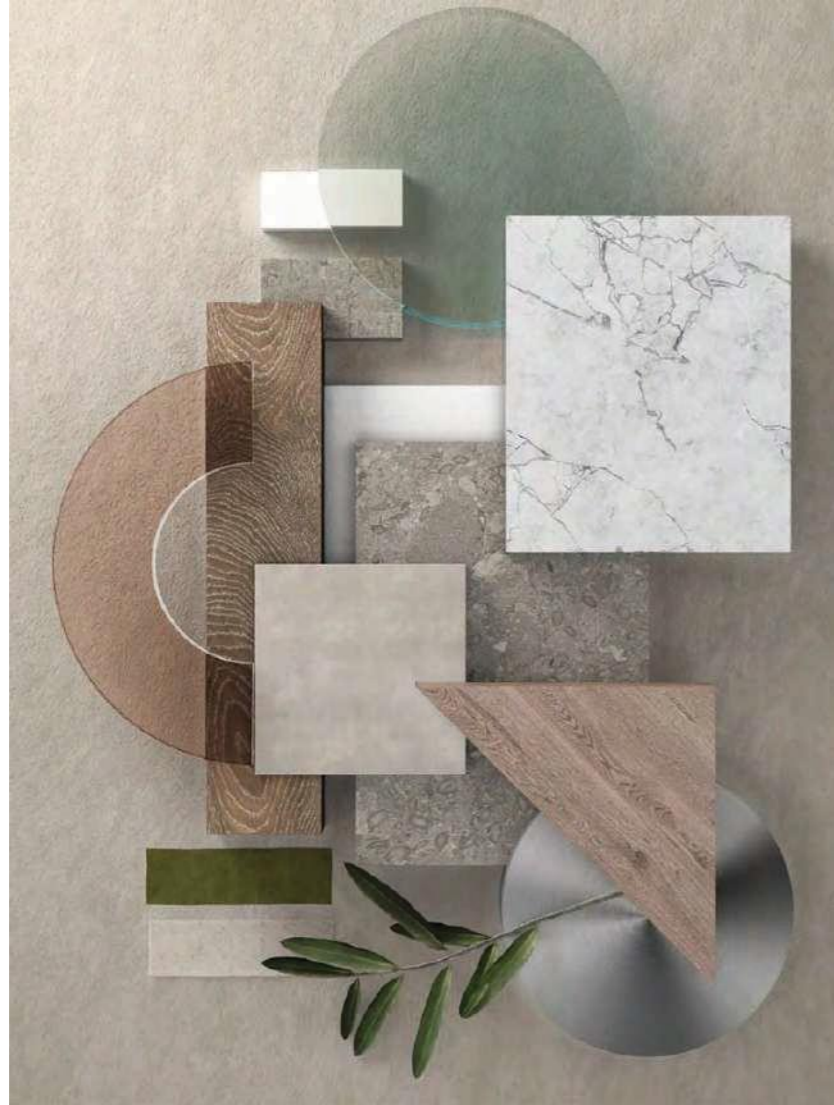

ENJOY LIFE
By ORUB