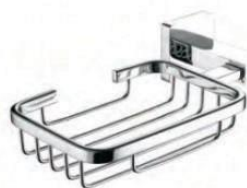

OR-AK95409
Soap Basket